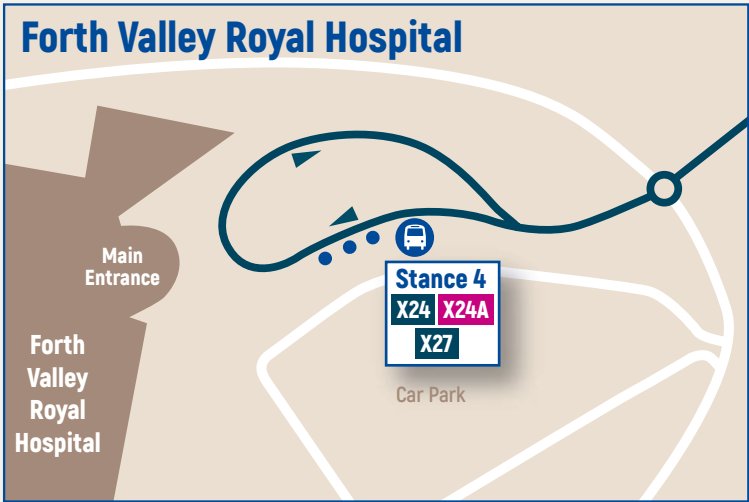

Forth Valley Royal Hospital Public transport guide