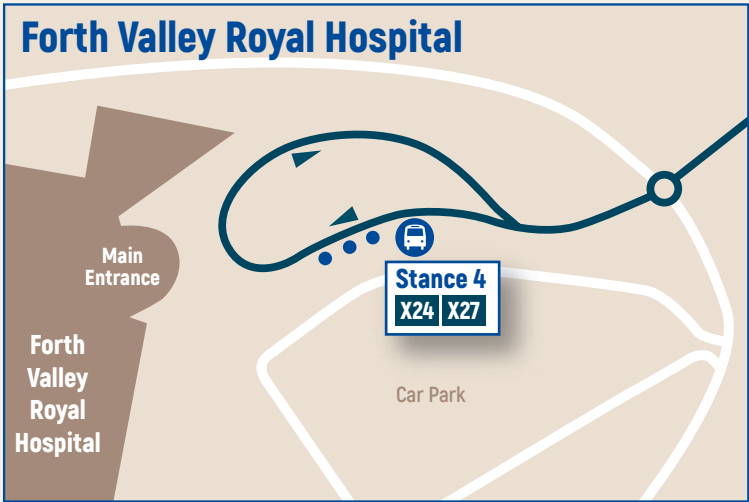

Stagecoach 0345 241 8000
www.stagecoachbus.com

National Rail Enquiries 08457 484950
www.nationalrail.co.uk

This map and guide is produced by Fife Council,
Bankhead Central, Bankhead Park,
Glenrothes, Fife KY7 6GH

Tel 03451 55 00 00
www.fifedirect.org.uk

How to get there
by public transport
July 2022

Forth Valley Royal Hospital

Public transport guide

- Bus served road
- Bus route terminus
- Occasional journeys

Bus	Operator	Route description	Monday to Friday		Saturday		Sunday	
			Daytime	Evening	Daytime	Evening	Daytime	Evening
X24	Stagecoach	St Andrews - Glenrothes - Halbeath P&R - Dunfermline - Forth Valley Royal Hospital - Glasgow	60 mins	60 mins	60 mins	60 mins	60 mins	60 mins
X27	Stagecoach	Kirkcaldy - Halbeath P&R - Dunfermline - Forth Valley Royal Hospital - Glasgow	60 mins	60 mins	60 mins	60 mins	60 mins	2 jnys

Connections to these express services can be made at Glenrothes, Kirkcaldy, Halbeath P&R, Dunfermline & Kincardine
 See timetables for full details of each service. These can be found at www.travelfife.com