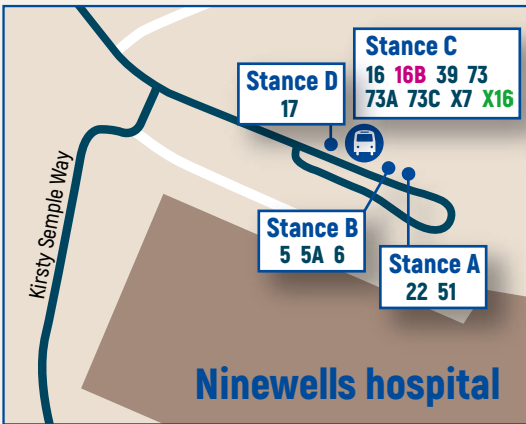

## How to get there by public transport

from 7th November 2022

# Ninewells hospital

- Bus served road
- 42 Bus route terminus
- 77A Occasional journeys
- 92C Evenings and/or Sundays only