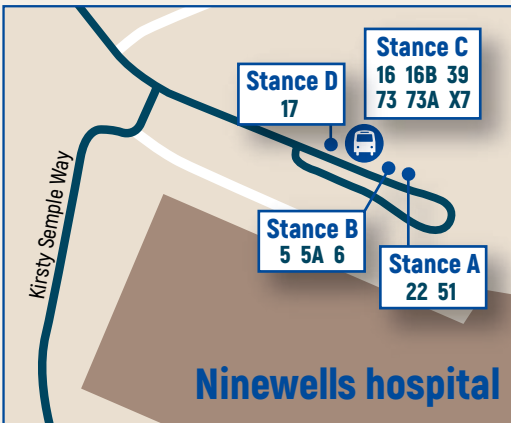

MW - Moffat & Williamson SC - Stagecoach XD - Xplore Dundee

See timetables for details of each service. These can be found at www.travelfife.com or www.travelinescotland.com

- Bus served road
- Bus route terminus
- Occasional journeys
- Evenings and/or Sundays only