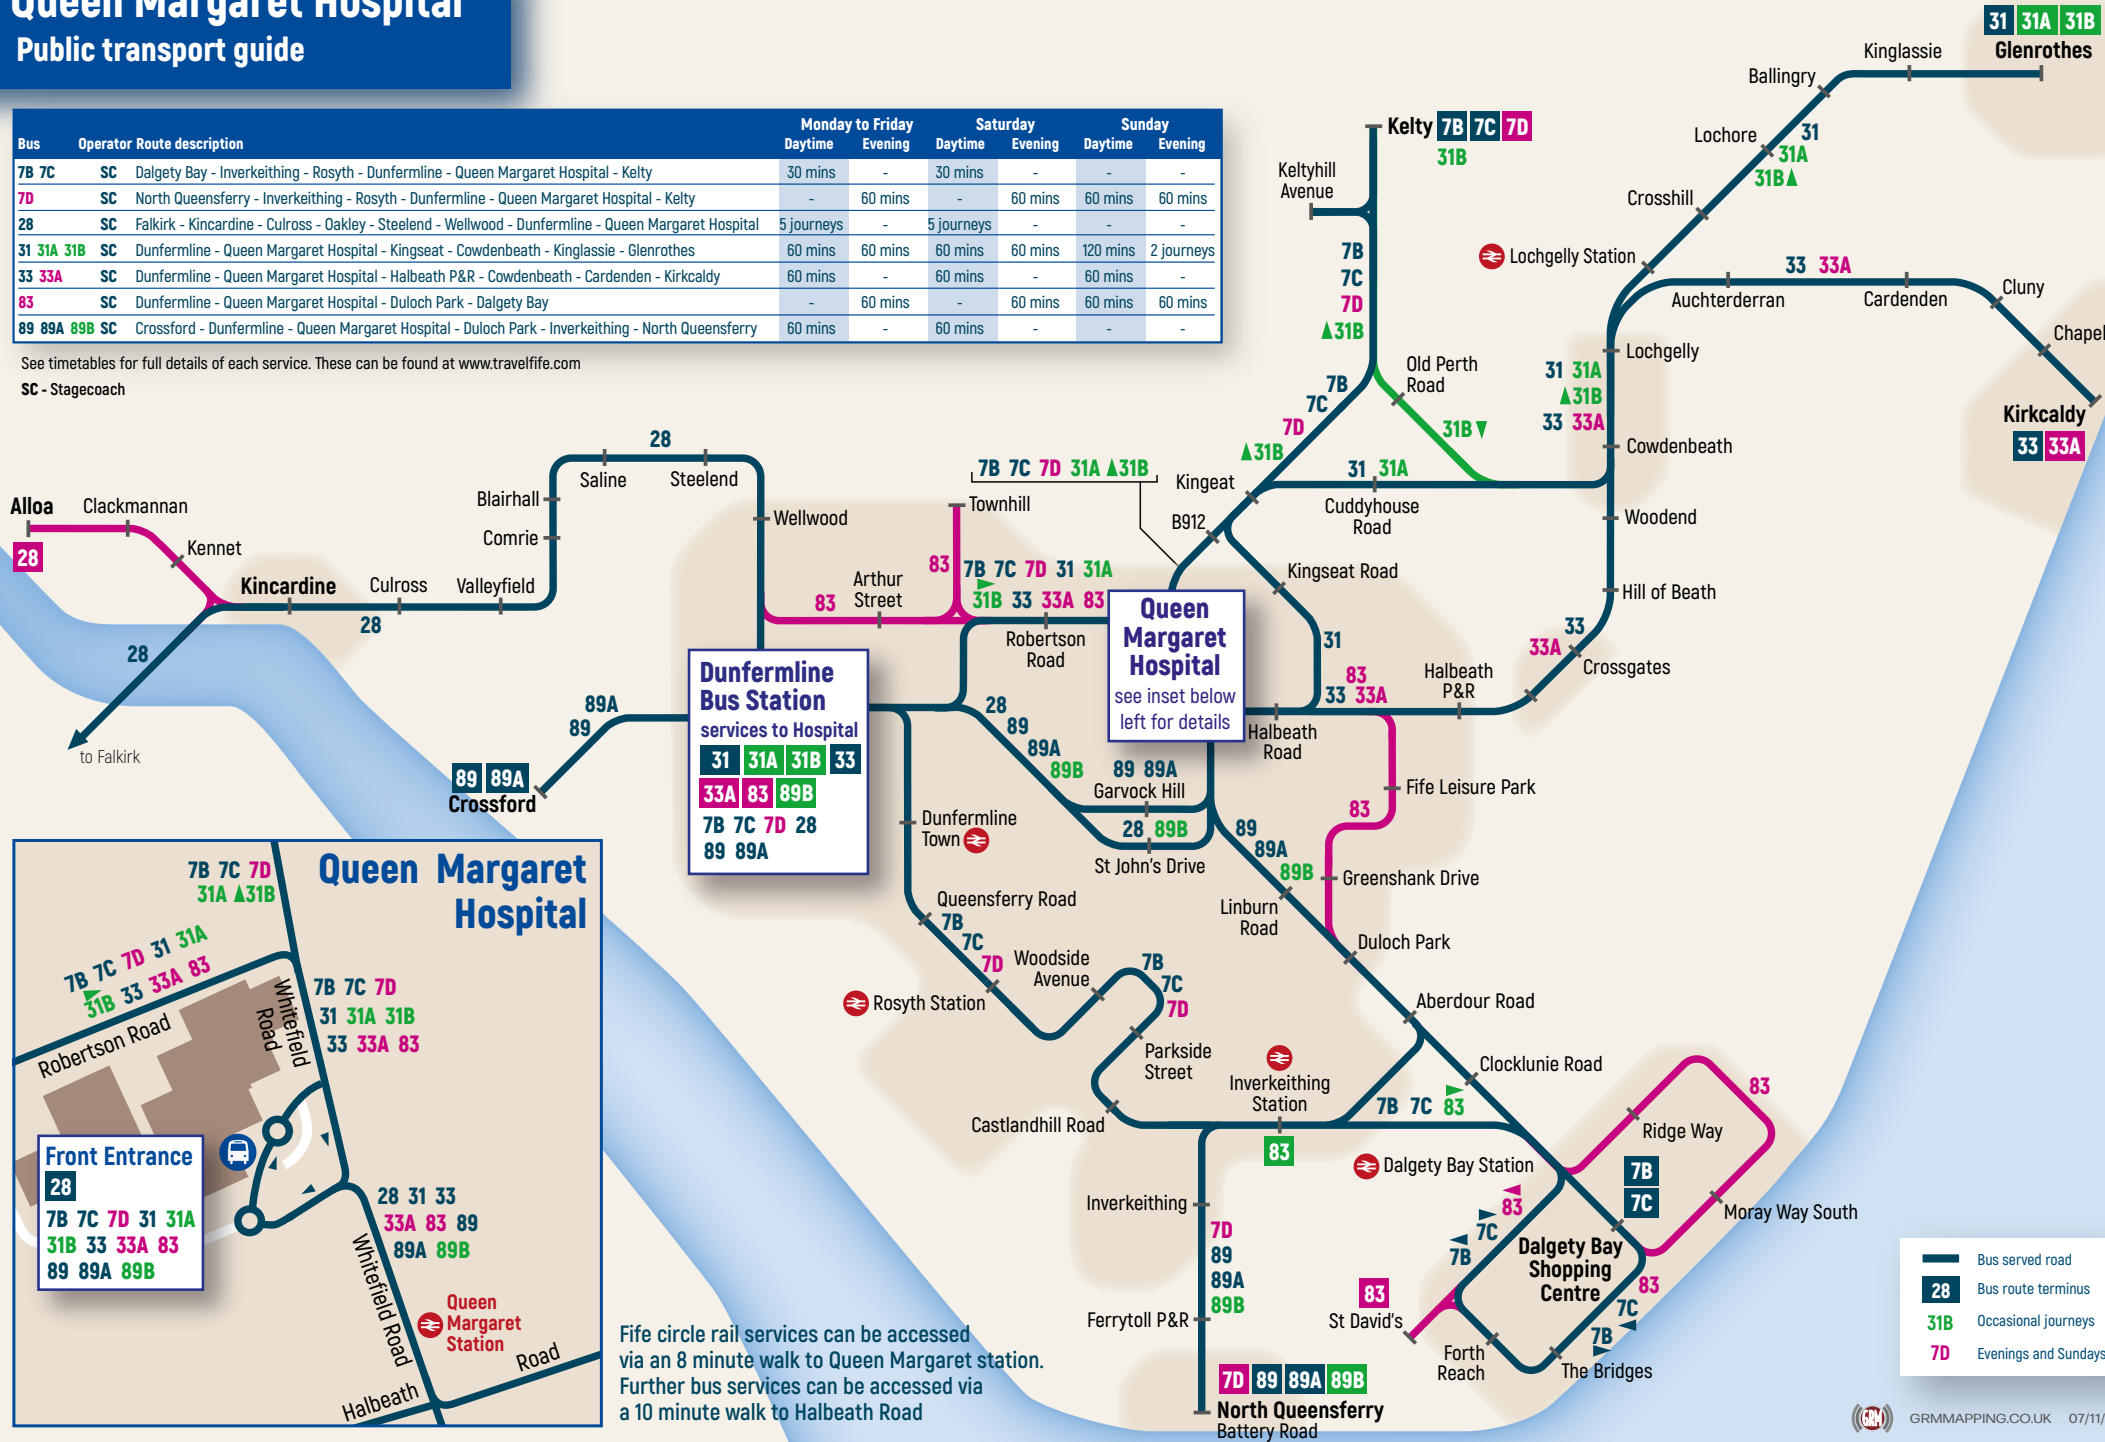

## How to get there by public transport

from 7th November 2022

# Queen Margaret Hospital

## Public transport guide

Bus	Operator	Route description	Monday to Friday		Saturday		Sunday	
			Daytime	Evening	Daytime	Evening	Daytime	Evening
7B 7C	SC	Dalgety Bay - Inverkeithing - Rosyth - Dunfermline - Queen Margaret Hospital - Kelty	30 mins	-	30 mins	-	-	-
7D	SC	North Queensferry - Inverkeithing - Rosyth - Dunfermline - Queen Margaret Hospital - Kelty	-	60 mins	-	60 mins	60 mins	60 mins
28	SC	Falkirk - Kincardine - Culross - Oakley - Steelend - Wellwood - Dunfermline - Queen Margaret Hospital	5 journeys	-	5 journeys	-	-	-
31 31A 31B	SC	Dunfermline - Queen Margaret Hospital - Kingseat - Cowdenbeath - Kinglassie - Glenrothes	60 mins	60 mins	60 mins	60 mins	120 mins	2 journeys
33 33A	SC	Dunfermline - Queen Margaret Hospital - Halbeath P&R - Cowdenbeath - Cardenden - Kirkcaldy	60 mins	-	60 mins	-	60 mins	-
83	SC	Dunfermline - Queen Margaret Hospital - Duloch Park - Dalgety Bay	-	60 mins	-	60 mins	60 mins	60 mins
89 89A 89B	SC	Crossford - Dunfermline - Queen Margaret Hospital - Duloch Park - Inverkeithing - North Queensferry	60 mins	-	60 mins	-	-	-

See timetables for full details of each service. These can be found at [www.travelfife.com](http://www.travelfife.com)

SC - Stagecoach

Fife circle rail services can be accessed via an 8 minute walk to Queen Margaret station. Further bus services can be accessed via a 10 minute walk to Halbeath Road