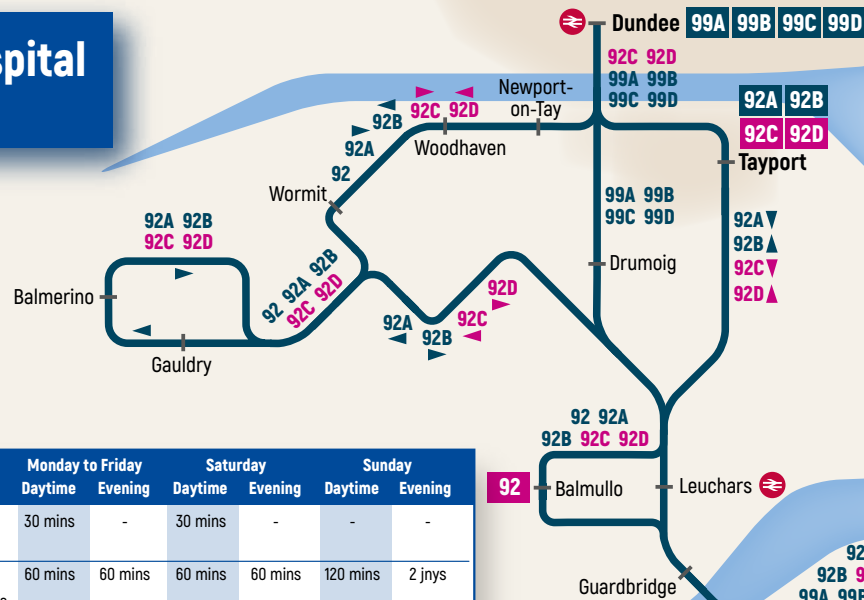

# St Andrews community hospital

## Public transport guide

- Bus served road
- 92A** Bus route terminus
- 97B** Occasional journeys
- 92C** Evenings and Sundays

Bus	Operator	Route description	Monday to Friday		Saturday		Sunday	
			Daytime	Evening	Daytime	Evening	Daytime	Evening
<b>9B</b>	<b>MW</b>	St Andrews - Community Hospital - Scooniehill - St Andrews	30 mins	-	30 mins	-	-	-
<b>64</b>	<b>MW</b>	St Andrews - Community Hospital - Strathkinness - Ceres - Cupar - Ladybank - Auchtermuchty - Glenrothes	60 mins	60 mins	60 mins	60 mins	120 mins	2 jnys
<b>92</b>	<b>MW</b>	Newport - Balmullo - Leuchars - St Andrews - Community Hospital	2 jnys	2 jnys	2 jnys	2 jnys	60 mins	1 journey
<b>92A</b>	<b>MW</b>	Gauldry - Newport - Tayport - Balmullo - Leuchars - St Andrews - Community Hospital	120 mins	-	120 mins	-	-	-
<b>92B</b>	<b>MW</b>	Tayport - Newport - Gauldry - Balmullo - Leuchars - St Andrews - Community Hospital	120 mins	-	120 mins	-	-	-
<b>92C</b>	<b>MW</b>	Gauldry - Newport - Dundee - Tayport - Balmullo - Leuchars - St Andrews - Community Hospital	-	3 jnys	-	3 jnys	-	2 jnys
<b>92D</b>	<b>MW</b>	Tayport - Dundee - Newport - Gauldry - Balmullo - Leuchars - St Andrews - Community Hospital	-	2 jnys	-	2 jnys	-	2 jnys
<b>97 97B</b>	<b>SC</b>	Leven - Lundin Links - Largoward - Community Hospital - St Andrews	60 mins	1 journey	60 mins	1 journey	-	1 journey
<b>99A 99B 99C 99D</b>	<b>SC</b>	Dundee - Drumoig - Leuchars - St Andrews - Morrisons (for Community Hospital)	15 mins	20 mins	15 mins	20 mins	15 mins	30 mins

See timetables for full details of each service. These can be found at [www.travellife.com](http://www.travellife.com)  
**MW** - Moffat & Williamson    **SC** - Stagecoach

**St Andrews community hospital**  
see inset top right for details