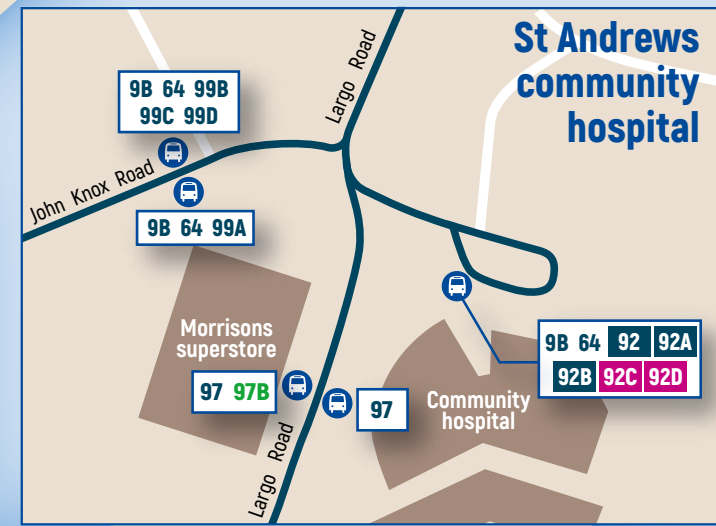

# St Andrews community hospital

## Public transport guide

- Bus served road
- 92A** Bus route terminus
- 97B** Occasional journeys
- 92C** Evenings and Sundays

Bus	Operator	Route description	Monday to Friday		Saturday		Sunday	
			Daytime	Evening	Daytime	Evening	Daytime	Evening
<b>9B</b>	<b>MW</b>	St Andrews - Community Hospital - Scooniehill - St Andrews	30 mins	-	30 mins	-	-	-
<b>64</b>	<b>MW</b>	St Andrews - Community Hospital - Strathkinness - Ceres - Cupar - Ladybank - Auchtermuchty - Glenrothes	60 mins	60 mins	60 mins	60 mins	120 mins	2 jnys
<b>92</b>	<b>MW</b>	Newport - Balmullo - Leuchars - St Andrews - Community Hospital	2 jnys	2 jnys	2 jnys	2 jnys	60 mins	1 journey
<b>92A</b>	<b>MW</b>	Gauldry - Newport - Tayport - Balmullo - Leuchars - St Andrews - Community Hospital	120 mins	-	120 mins	-	-	-
<b>92B</b>	<b>MW</b>	Tayport - Newport - Gauldry - Balmullo - Leuchars - St Andrews - Community Hospital	120 mins	-	120 mins	-	-	-
<b>92C</b>	<b>MW</b>	Gauldry - Newport - Dundee - Tayport - Balmullo - Leuchars - St Andrews - Community Hospital	-	3 jnys	-	3 jnys	-	2 jnys
<b>92D</b>	<b>MW</b>	Tayport - Dundee - Newport - Gauldry - Balmullo - Leuchars - St Andrews - Community Hospital	-	2 jnys	-	2 jnys	-	2 jnys
<b>97 97B</b>	<b>SC</b>	Leven - Lundin Links - Largoward - Community Hospital - St Andrews	60 mins	1 journey	60 mins	1 journey	-	1 journey
<b>99A 99B 99C 99D</b>	<b>SC</b>	Dundee - Drumoig - Leuchars - St Andrews - Morrisons (for Community Hospital)	15 mins	20 mins	15 mins	20 mins	15 mins	30 mins

See timetables for full details of each service. These can be found at [www.travellife.com](http://www.travellife.com)  
**MW** - Moffat & Williamson    **SC** - Stagecoach

**St Andrews community hospital**  
see inset top right for details