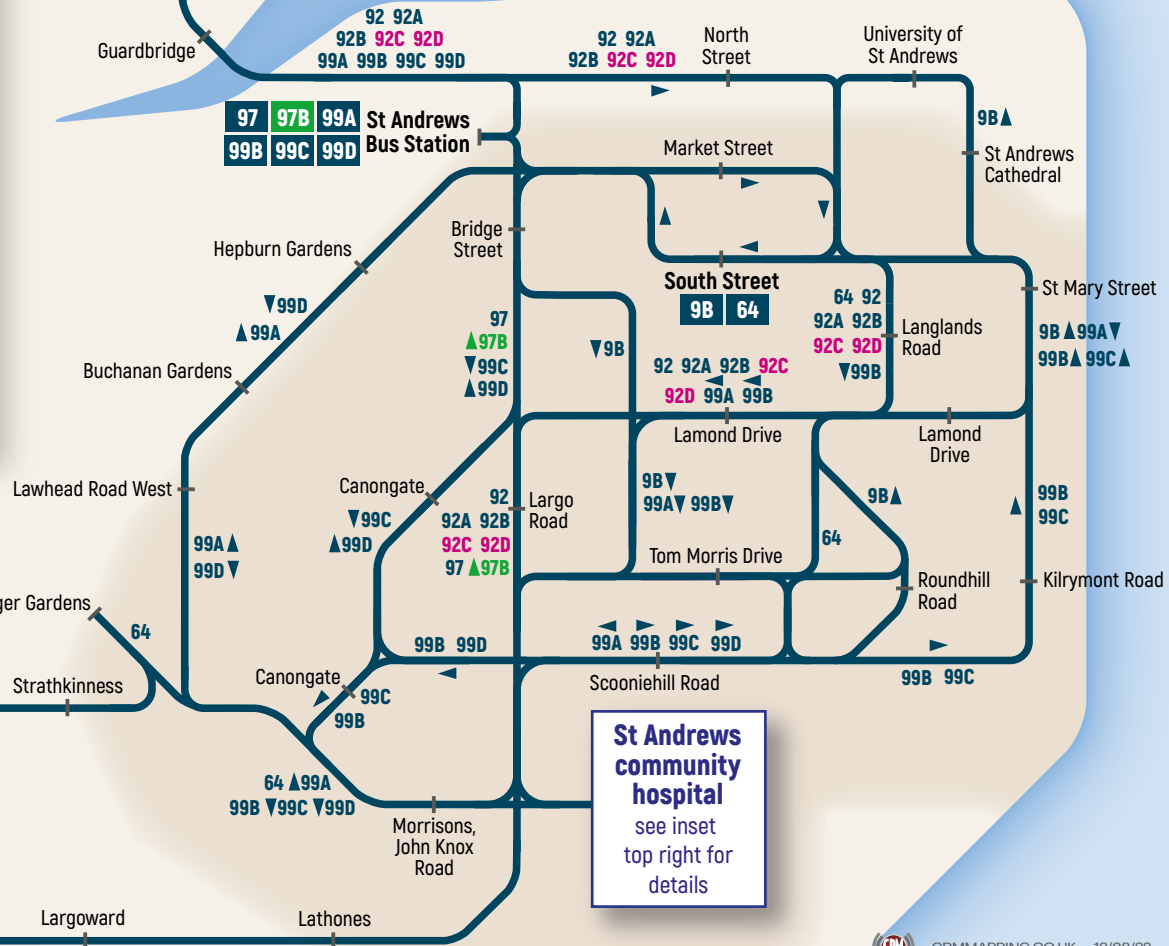

# St Andrews Community Hospital

## Public transport guide

- Bus served road
- 92A** Bus route terminus
- 97B** Occasional journeys
- 92C** Evenings and Sundays

Bus	Operator	Route description	Monday to Friday		Saturday		Sunday	
			Daytime	Evening	Daytime	Evening	Daytime	Evening
<b>9B</b>	<b>MW</b>	St Andrews - Community Hospital - Scooniehill - St Andrews	30 mins	-	30 mins	-	-	-
<b>64</b>	<b>MW</b>	St Andrews - Community Hospital - Strathkinness - Ceres - Cupar - Ladybank - Auchtermuchty - Glenrothes	60 mins	60 mins	60 mins	60 mins	120 mins	2 jnys
<b>92</b>	<b>MW</b>	Newport - Balmullo - Leuchars - St Andrews - Community Hospital	2 jnys	2 jnys	2 jnys	2 jnys	60 mins	1 journey
<b>92A</b>	<b>MW</b>	Gauldry - Newport - Tayport - Balmullo - Leuchars - St Andrews - Community Hospital	120 mins	-	120 mins	-	-	-
<b>92B</b>	<b>MW</b>	Tayport - Newport - Gauldry - Balmullo - Leuchars - St Andrews - Community Hospital	120 mins	-	120 mins	-	-	-
<b>92C</b>	<b>MW</b>	Gauldry - Newport - Dundee - Tayport - Balmullo - Leuchars - St Andrews - Community Hospital	-	3 jnys	-	3 jnys	-	2 jnys
<b>92D</b>	<b>MW</b>	Tayport - Dundee - Newport - Gauldry - Balmullo - Leuchars - St Andrews - Community Hospital	-	2 jnys	-	2 jnys	-	2 jnys
<b>97 97B</b>	<b>SC</b>	Leven - Lundin Links - Largoward - Community Hospital - St Andrews	60 mins	1 journey	60 mins	1 journey	-	1 journey
<b>99A 99B 99C 99D</b>	<b>SC</b>	Dundee - Drumoig - Leuchars - St Andrews - Morrisons (for Community Hospital)	15 mins	20 mins	15 mins	20 mins	15 mins	30 mins

See timetables for full details of each service. These can be found at [www.travellife.com](http://www.travellife.com)  
**MW** - Moffat & Williamson    **SC** - Stagecoach

**St Andrews community hospital**  
see inset top right for details