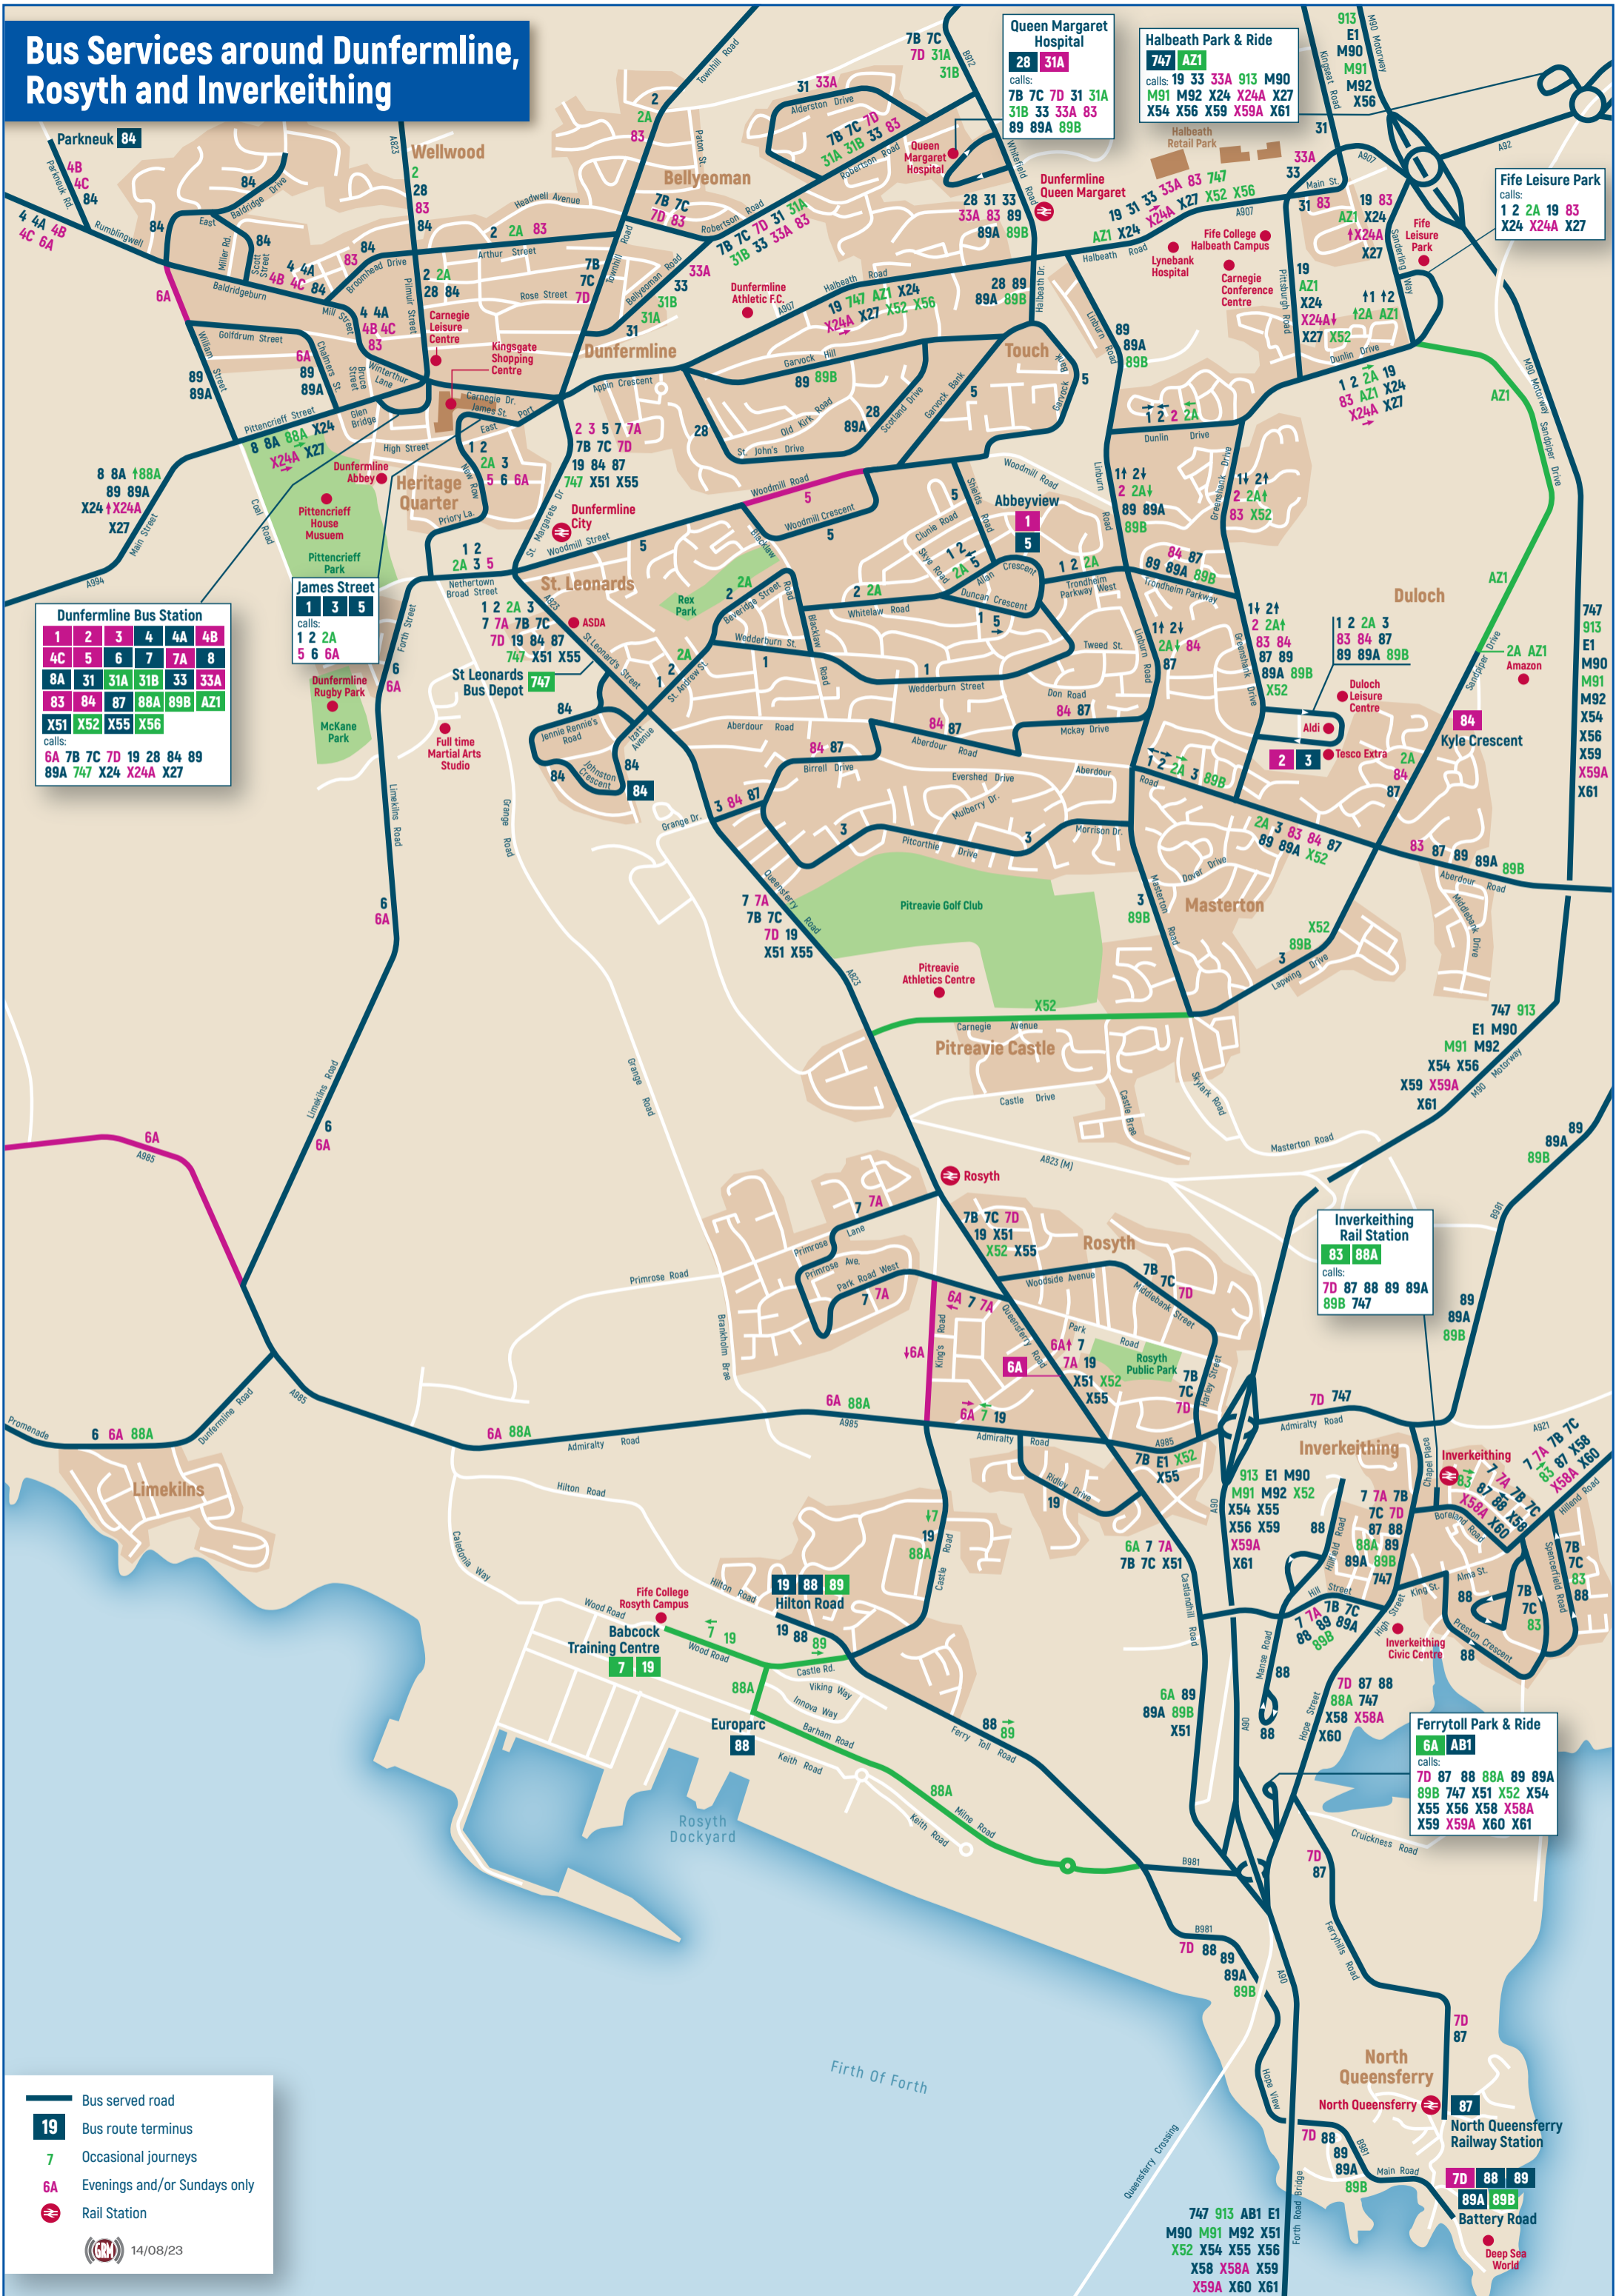

Bus Services around Dunfermline, Rosyth and Inverkeithing

Dunfermline Bus Station

1	2	3	4	4A	4B
4C	5	6	7	7A	8
8A	31	31A	31B	33	33A
83	84	87	88A	89B	AZ1
X51	X52	X55	X56		

calls:
6A 7B 7C 7D 19 28 84 89
89A 747 X24 X24A X27

James Street

1	3	5
---	---	---

calls:
1 2 2A
5 6 6A

Queen Margaret Hospital

28	31A
----	-----

calls:
7B 7C 7D 31 31A
31B 33 33A 83
89 89A 89B

Halbeath Park & Ride

747	AZ1
-----	-----

calls: 19 33 33A 913 M90
M91 M92 X24 X24A X27
X54 X56 X59 X59A X61

Fife Leisure Park

calls:
1 2 2A 19 83
X24 X24A X27

Ferrytoll Park & Ride

6A	AB1
----	-----

calls:
7D 87 88 88A 89 89A
89B 747 X51 X52 X54
X55 X56 X58 X58A
X59 X59A X60 X61

- Bus served road
 - Bus route terminus
 - Occasional journeys
 - Evenings and/or Sundays only
 - Rail Station
- 14/08/23