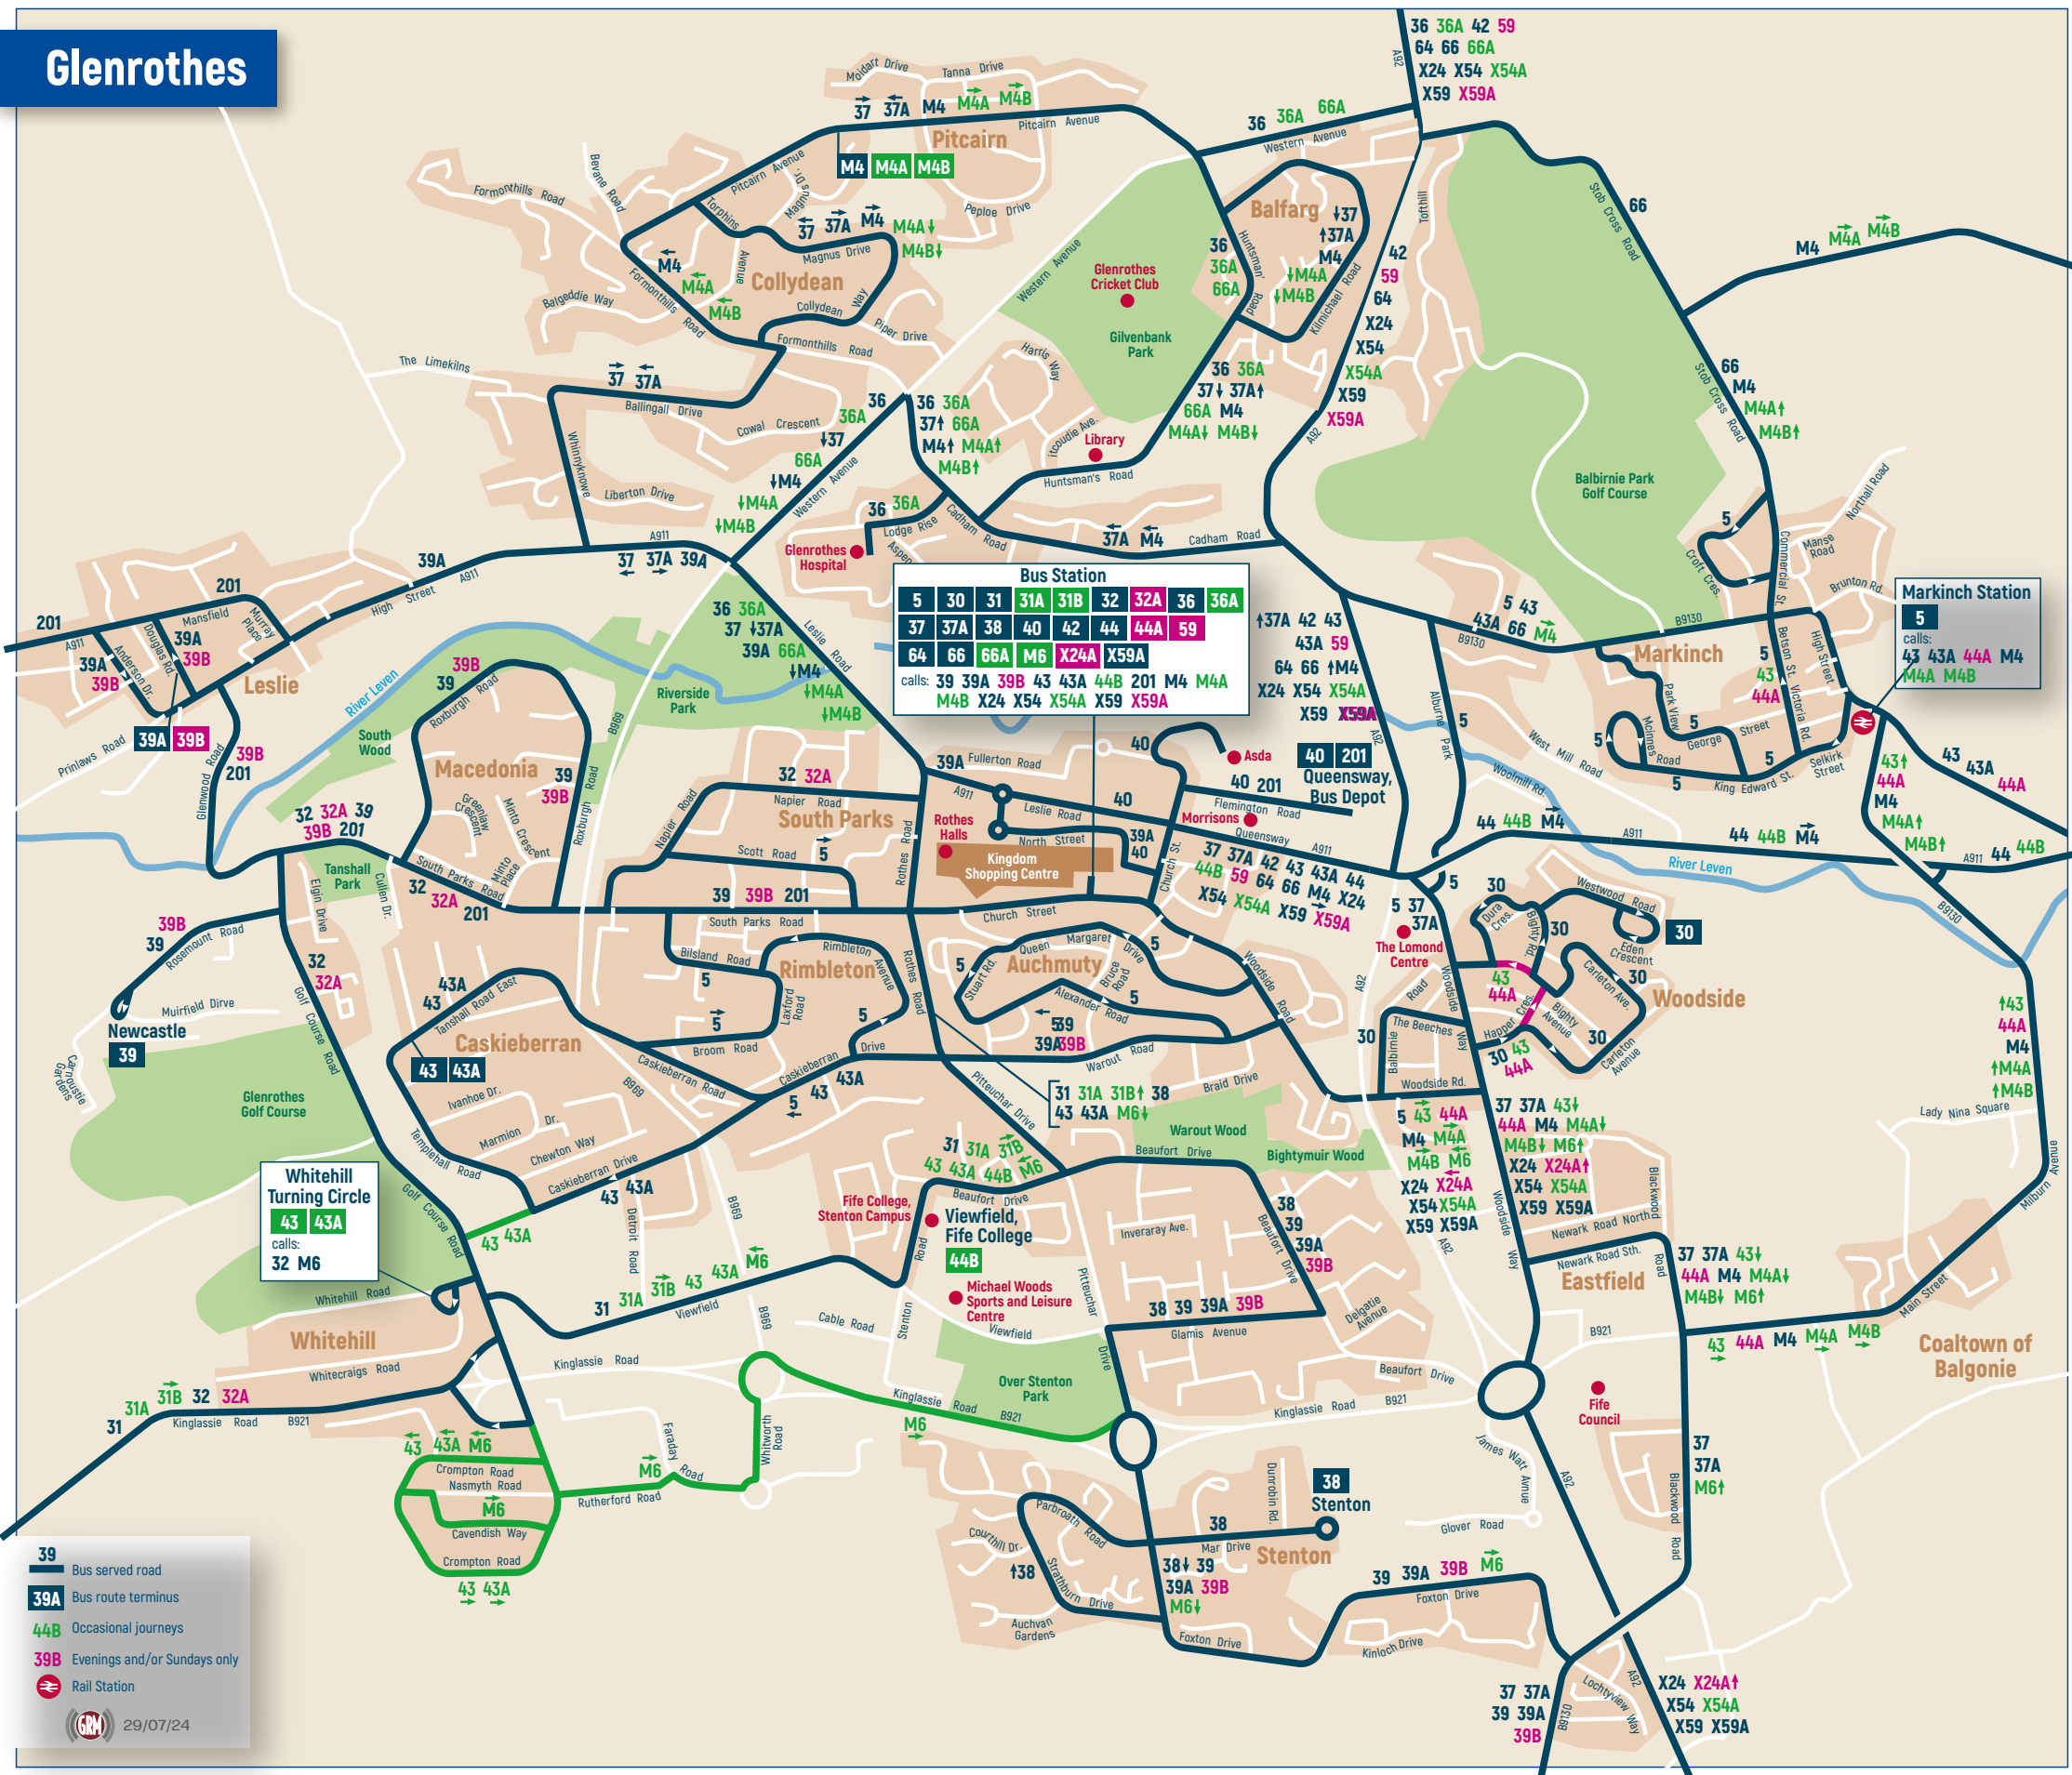

Glenrothes

Bus Station									
5	30	31	31A	31B	32	32A	36	36A	
37	37A	38	40	42	44	44A	59		
64	66	66A	M6	X24A	X59A				
calls: 39 39A 39B 43 43A 44B 201 M4 M4A M4B X24 X54 X54A X59 X59A									

Whitehill Turning Circle	
43	43A
calls: 32 M6	

Markinch Station	
5	
calls: 43 43A 44A M4 M4A M4B	

- 39** Bus served road
- 39A** Bus route terminus
- 44B** Occasional journeys
- 39B** Evenings and/or Sundays only
- Rail Station