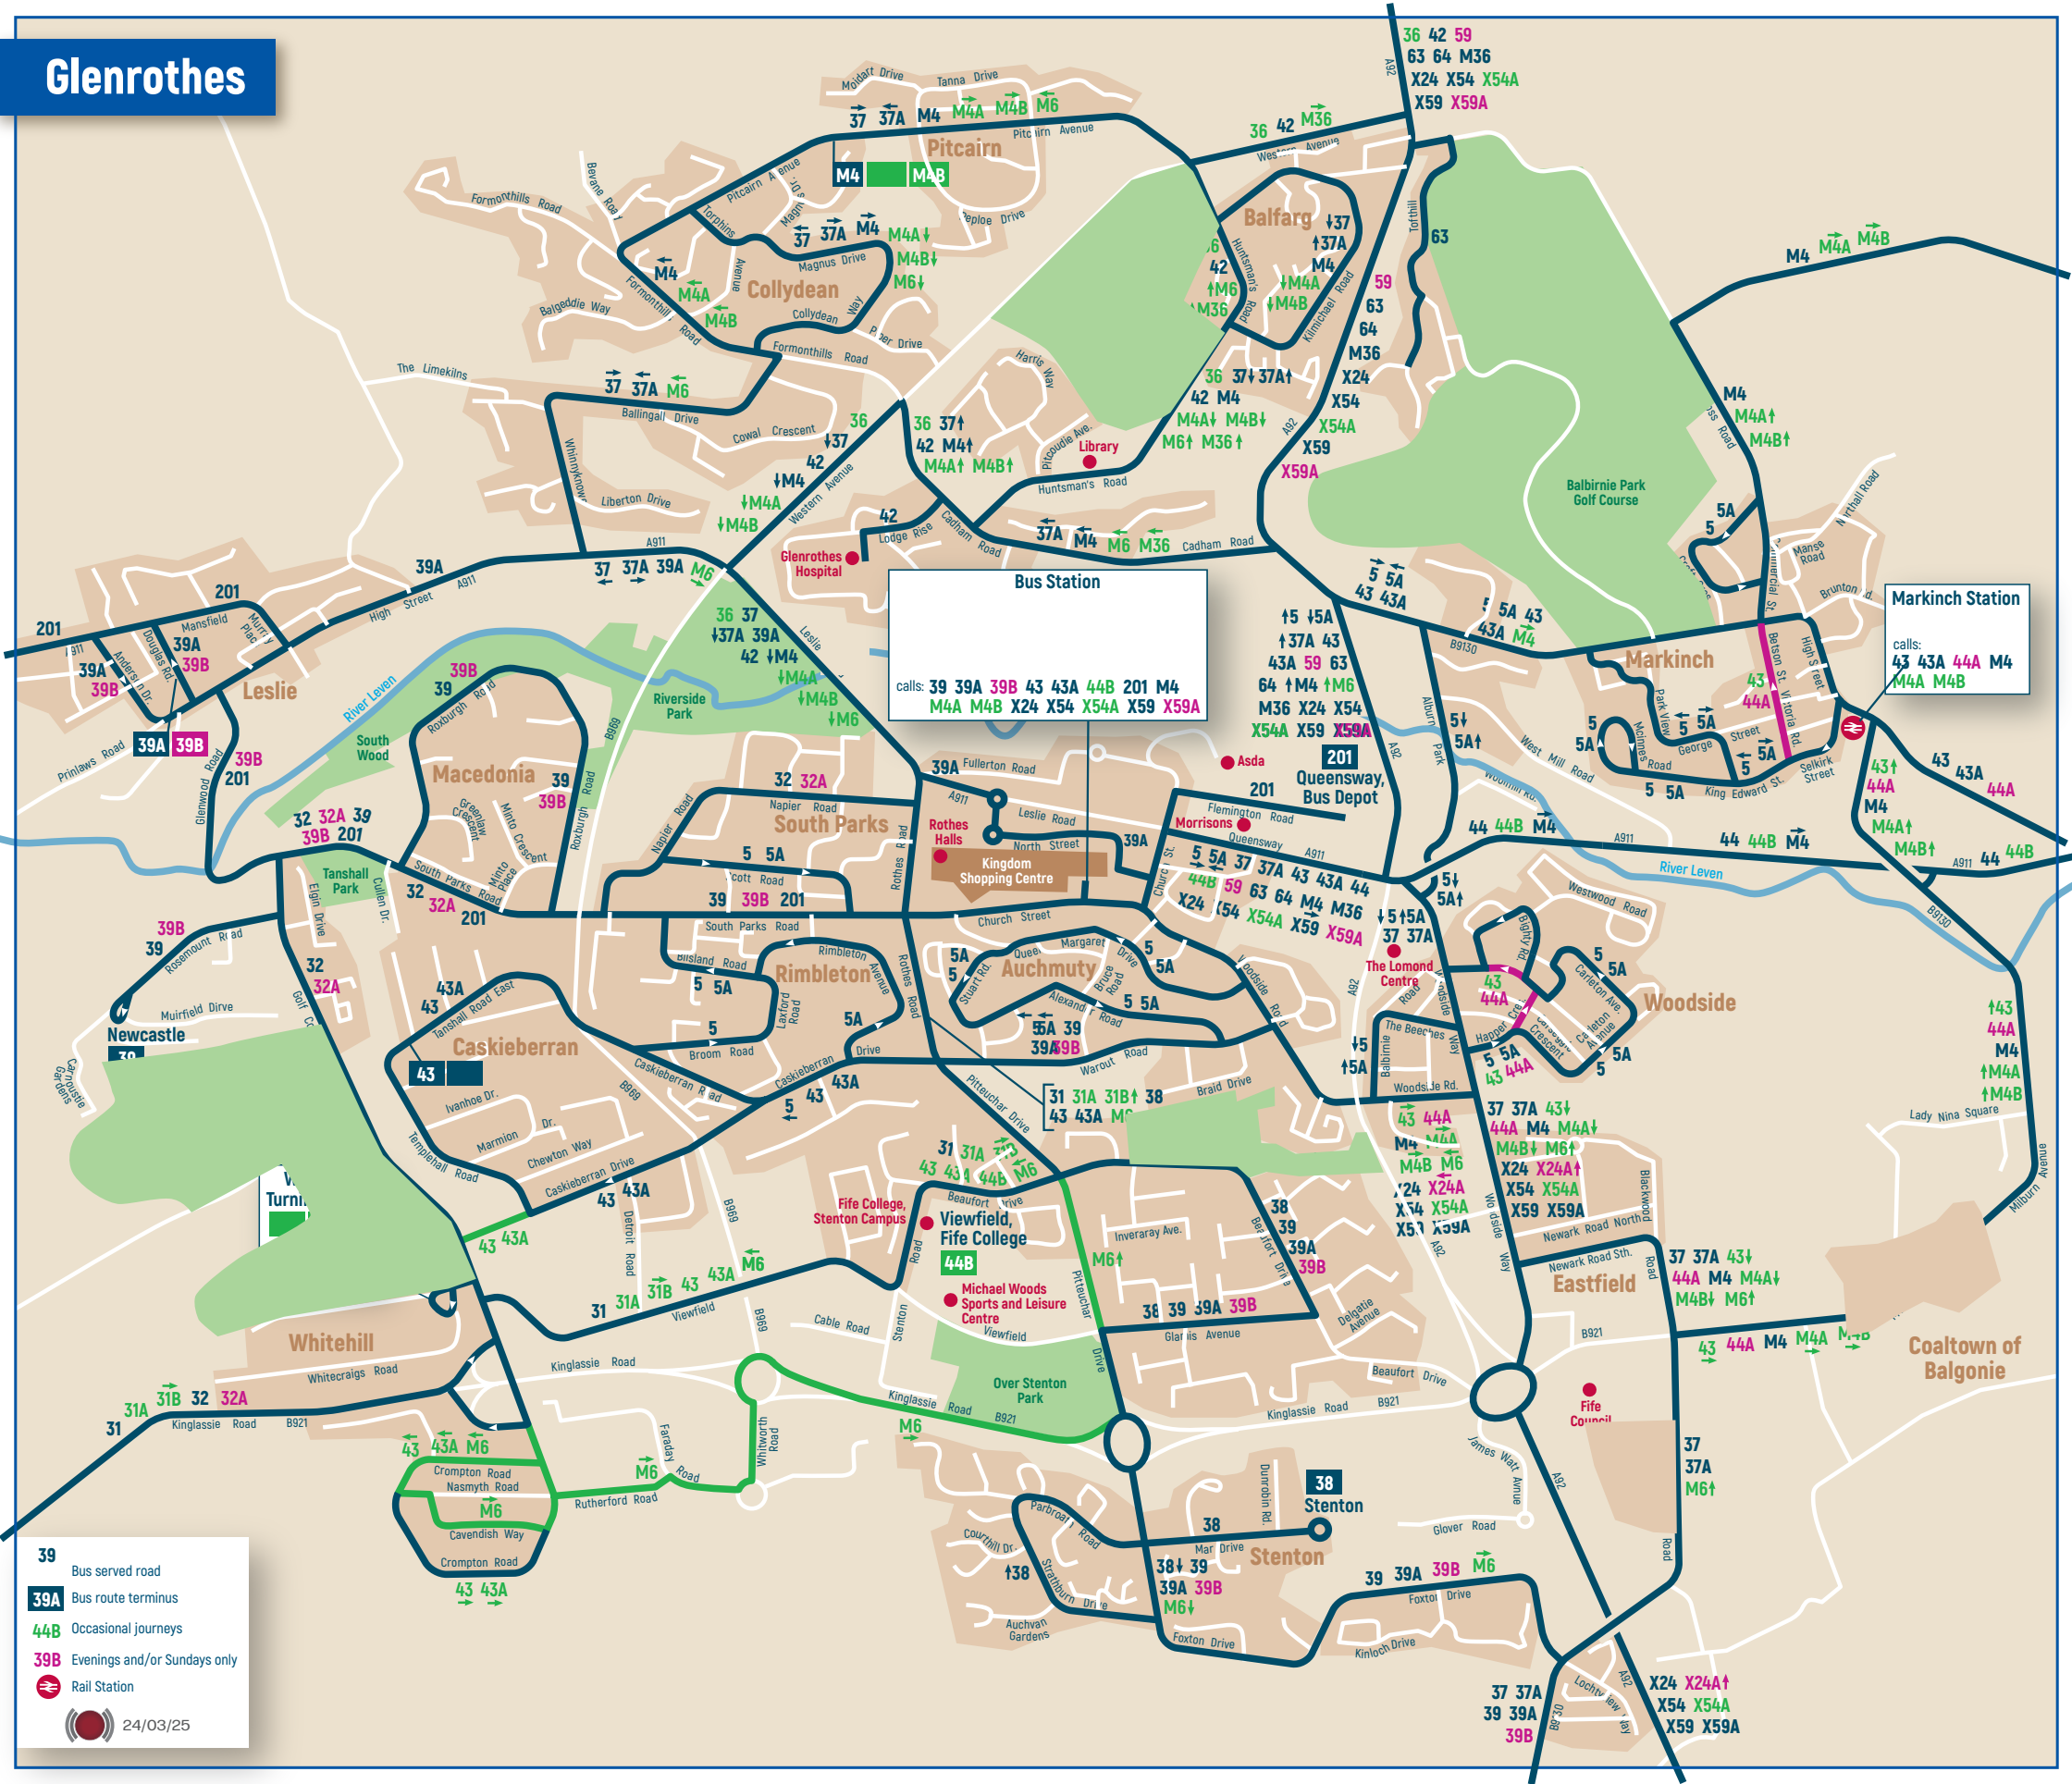

# Glenrothes

**Bus Station**  
 calls: 39 39A 39B 43 43A 44B 201 M4  
 M4A M4B X24 X54 X54A X59 X59A

**Markinch Station**  
 calls: 43 43A 44A M4  
 M4A M4B

- 39** Bus served road
- 39A** Bus route terminus
- 44B** Occasional journeys
- 39B** Evenings and/or Sundays only
-  Rail Station
-  24/03/25