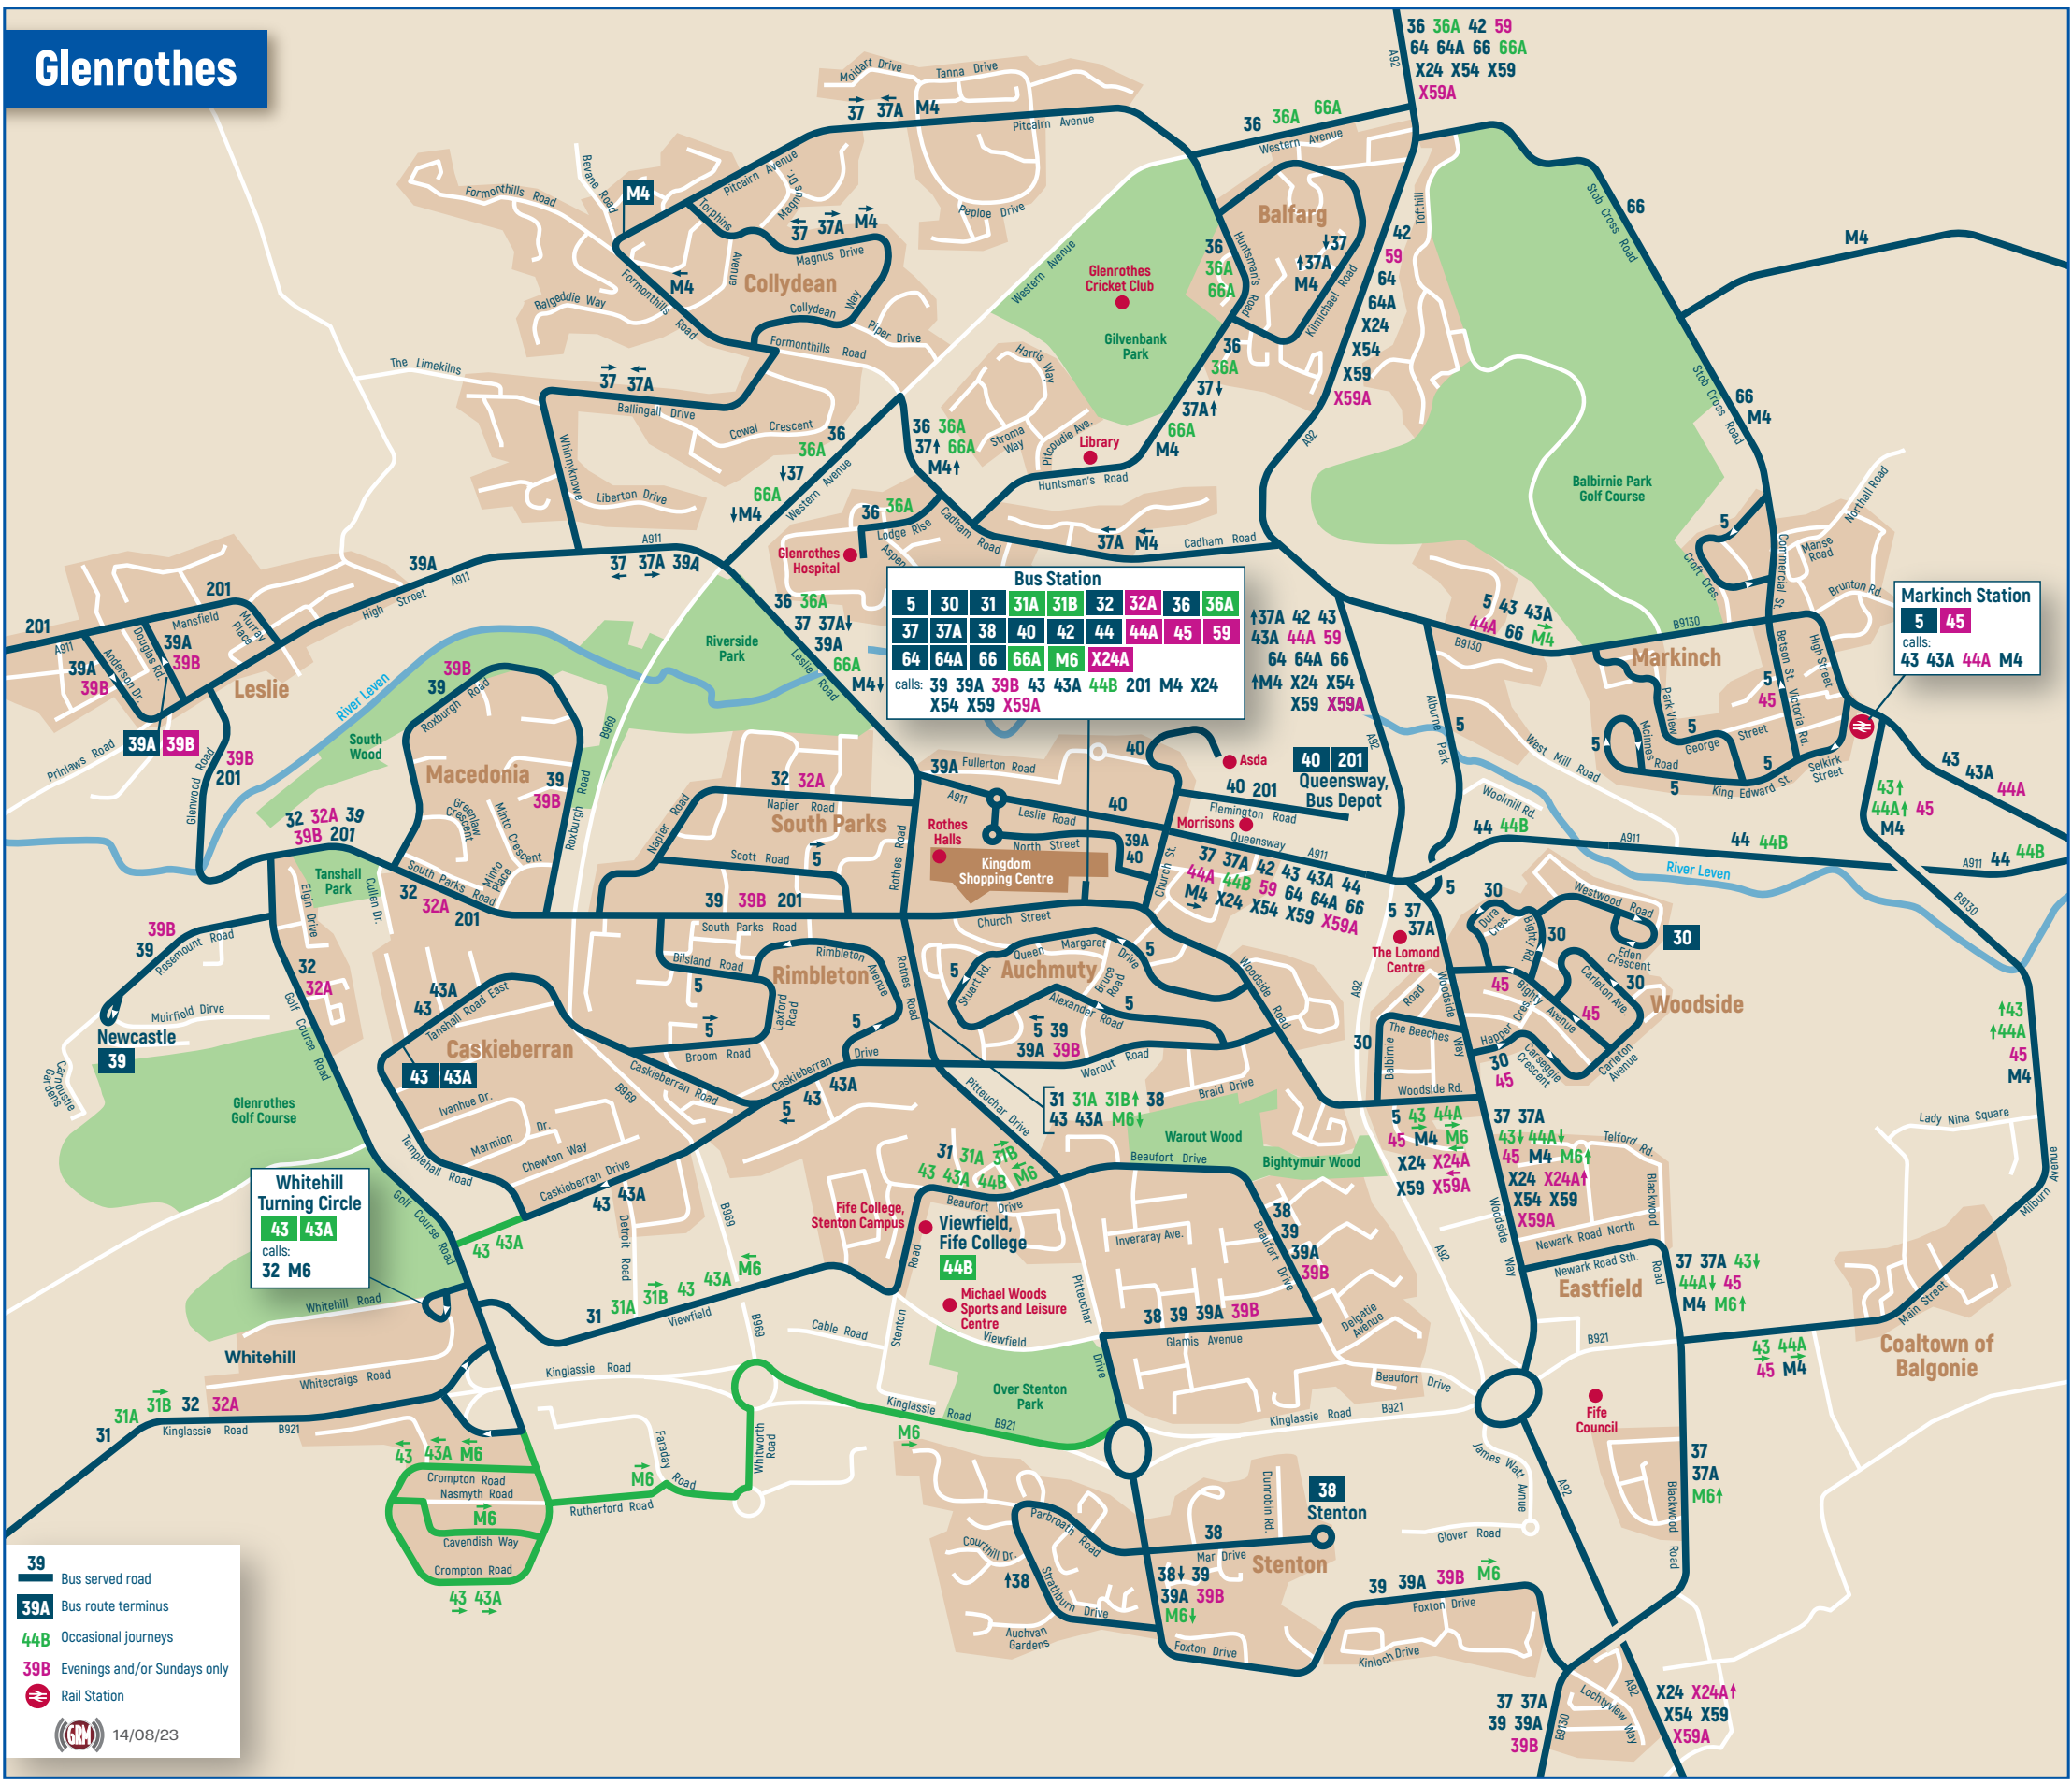

Glenrothes

Bus Station									
5	30	31	31A	31B	32	32A	36	36A	
37	37A	38	40	42	44	44A	45	59	
calls: 39 39A 39B 43 43A 44B 201 M4 X24									
X54 X59 X59A									

Whitehill Turning Circle
 43 43A
 calls: 32 M6

Markinch Station
 5 45
 calls: 43 43A 44A M4

- 39** Bus served road
- 39A** Bus route terminus
- 44B** Occasional journeys
- 39B** Evenings and/or Sundays only
- Rail Station