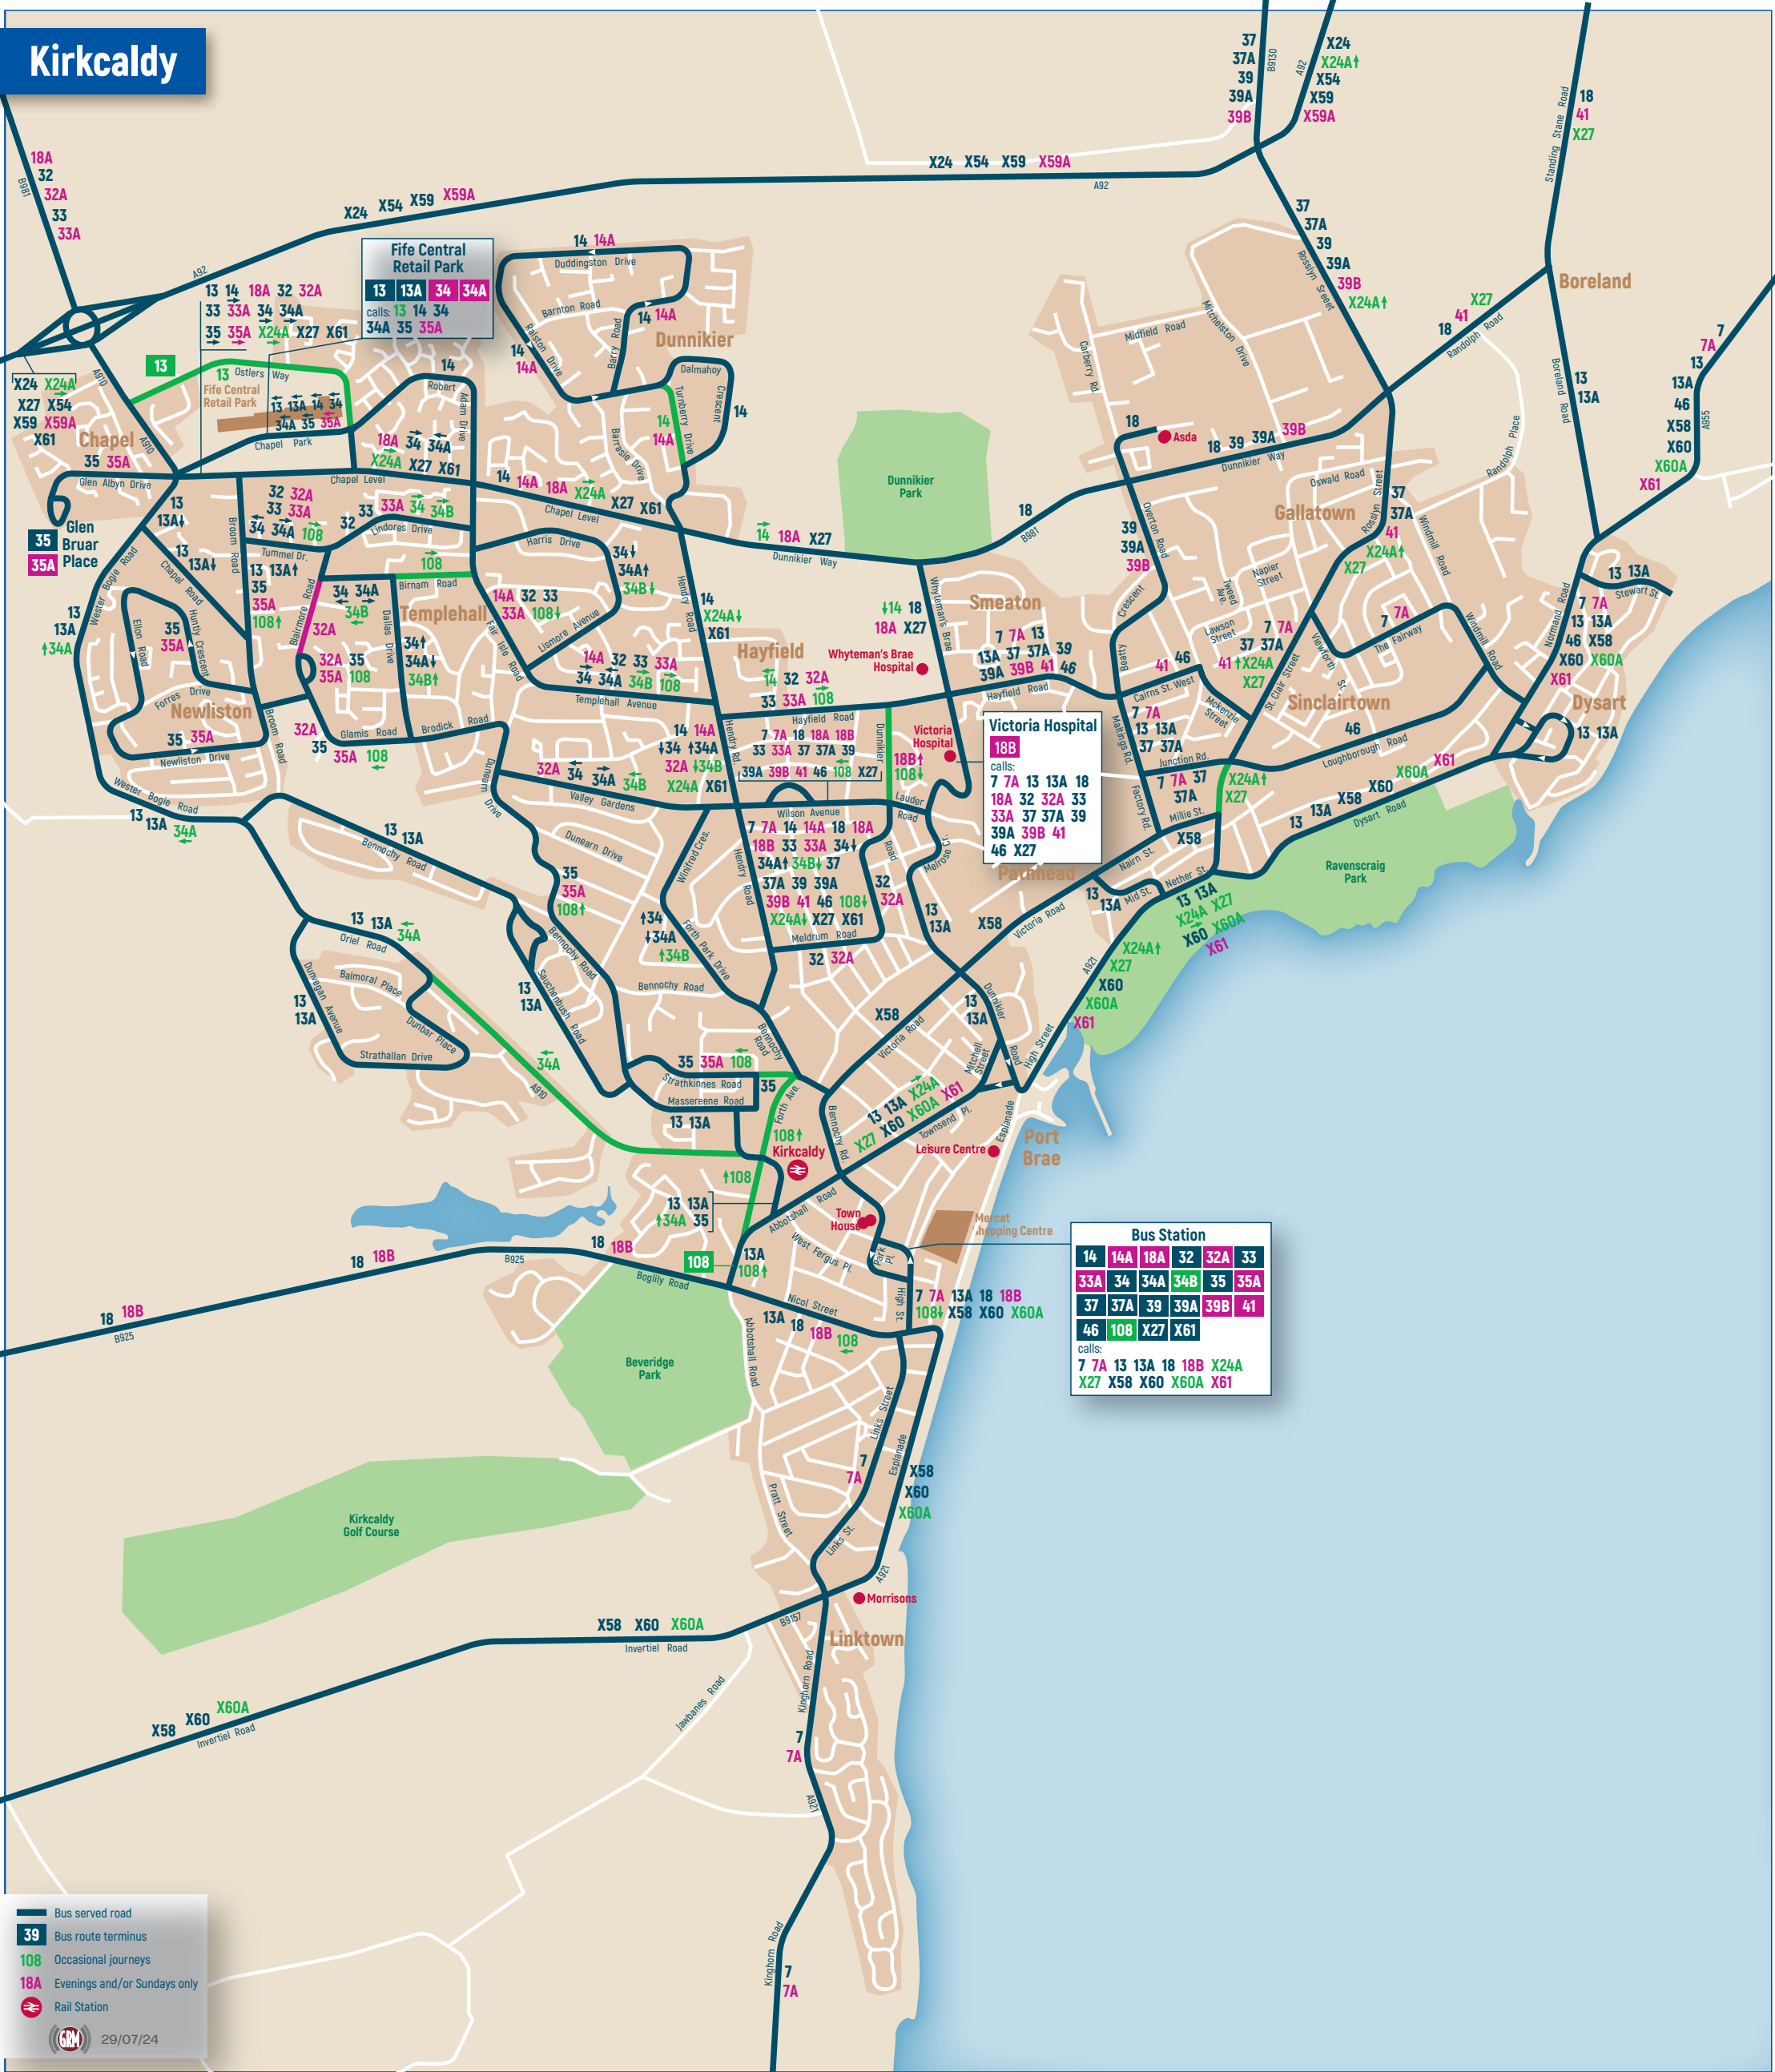

# Kirkcaldy

**Fife Central Retail Park**

13	13A	34	34A
----	-----	----	-----

calls: 13 14 34  
34A 35 35A

**Victoria Hospital**

18B
-----

calls:  
7 7A 13 13A 18  
18A 32 32A 33  
33A 37 37A 39  
39A 39B 41  
46 X27

**Bus Station**

14	14A	18A	32	32A	33
33A	34	34A	34B	35	35A
37	37A	39	39A	39B	41
46	108	X27	X61		

calls:  
7 7A 13 13A 18 18B X24A  
X27 X58 X60 X60A X61

- Bus served road
- Bus route terminus
- Occasional journeys
- Evenings and/or Sundays only
- Rail Station