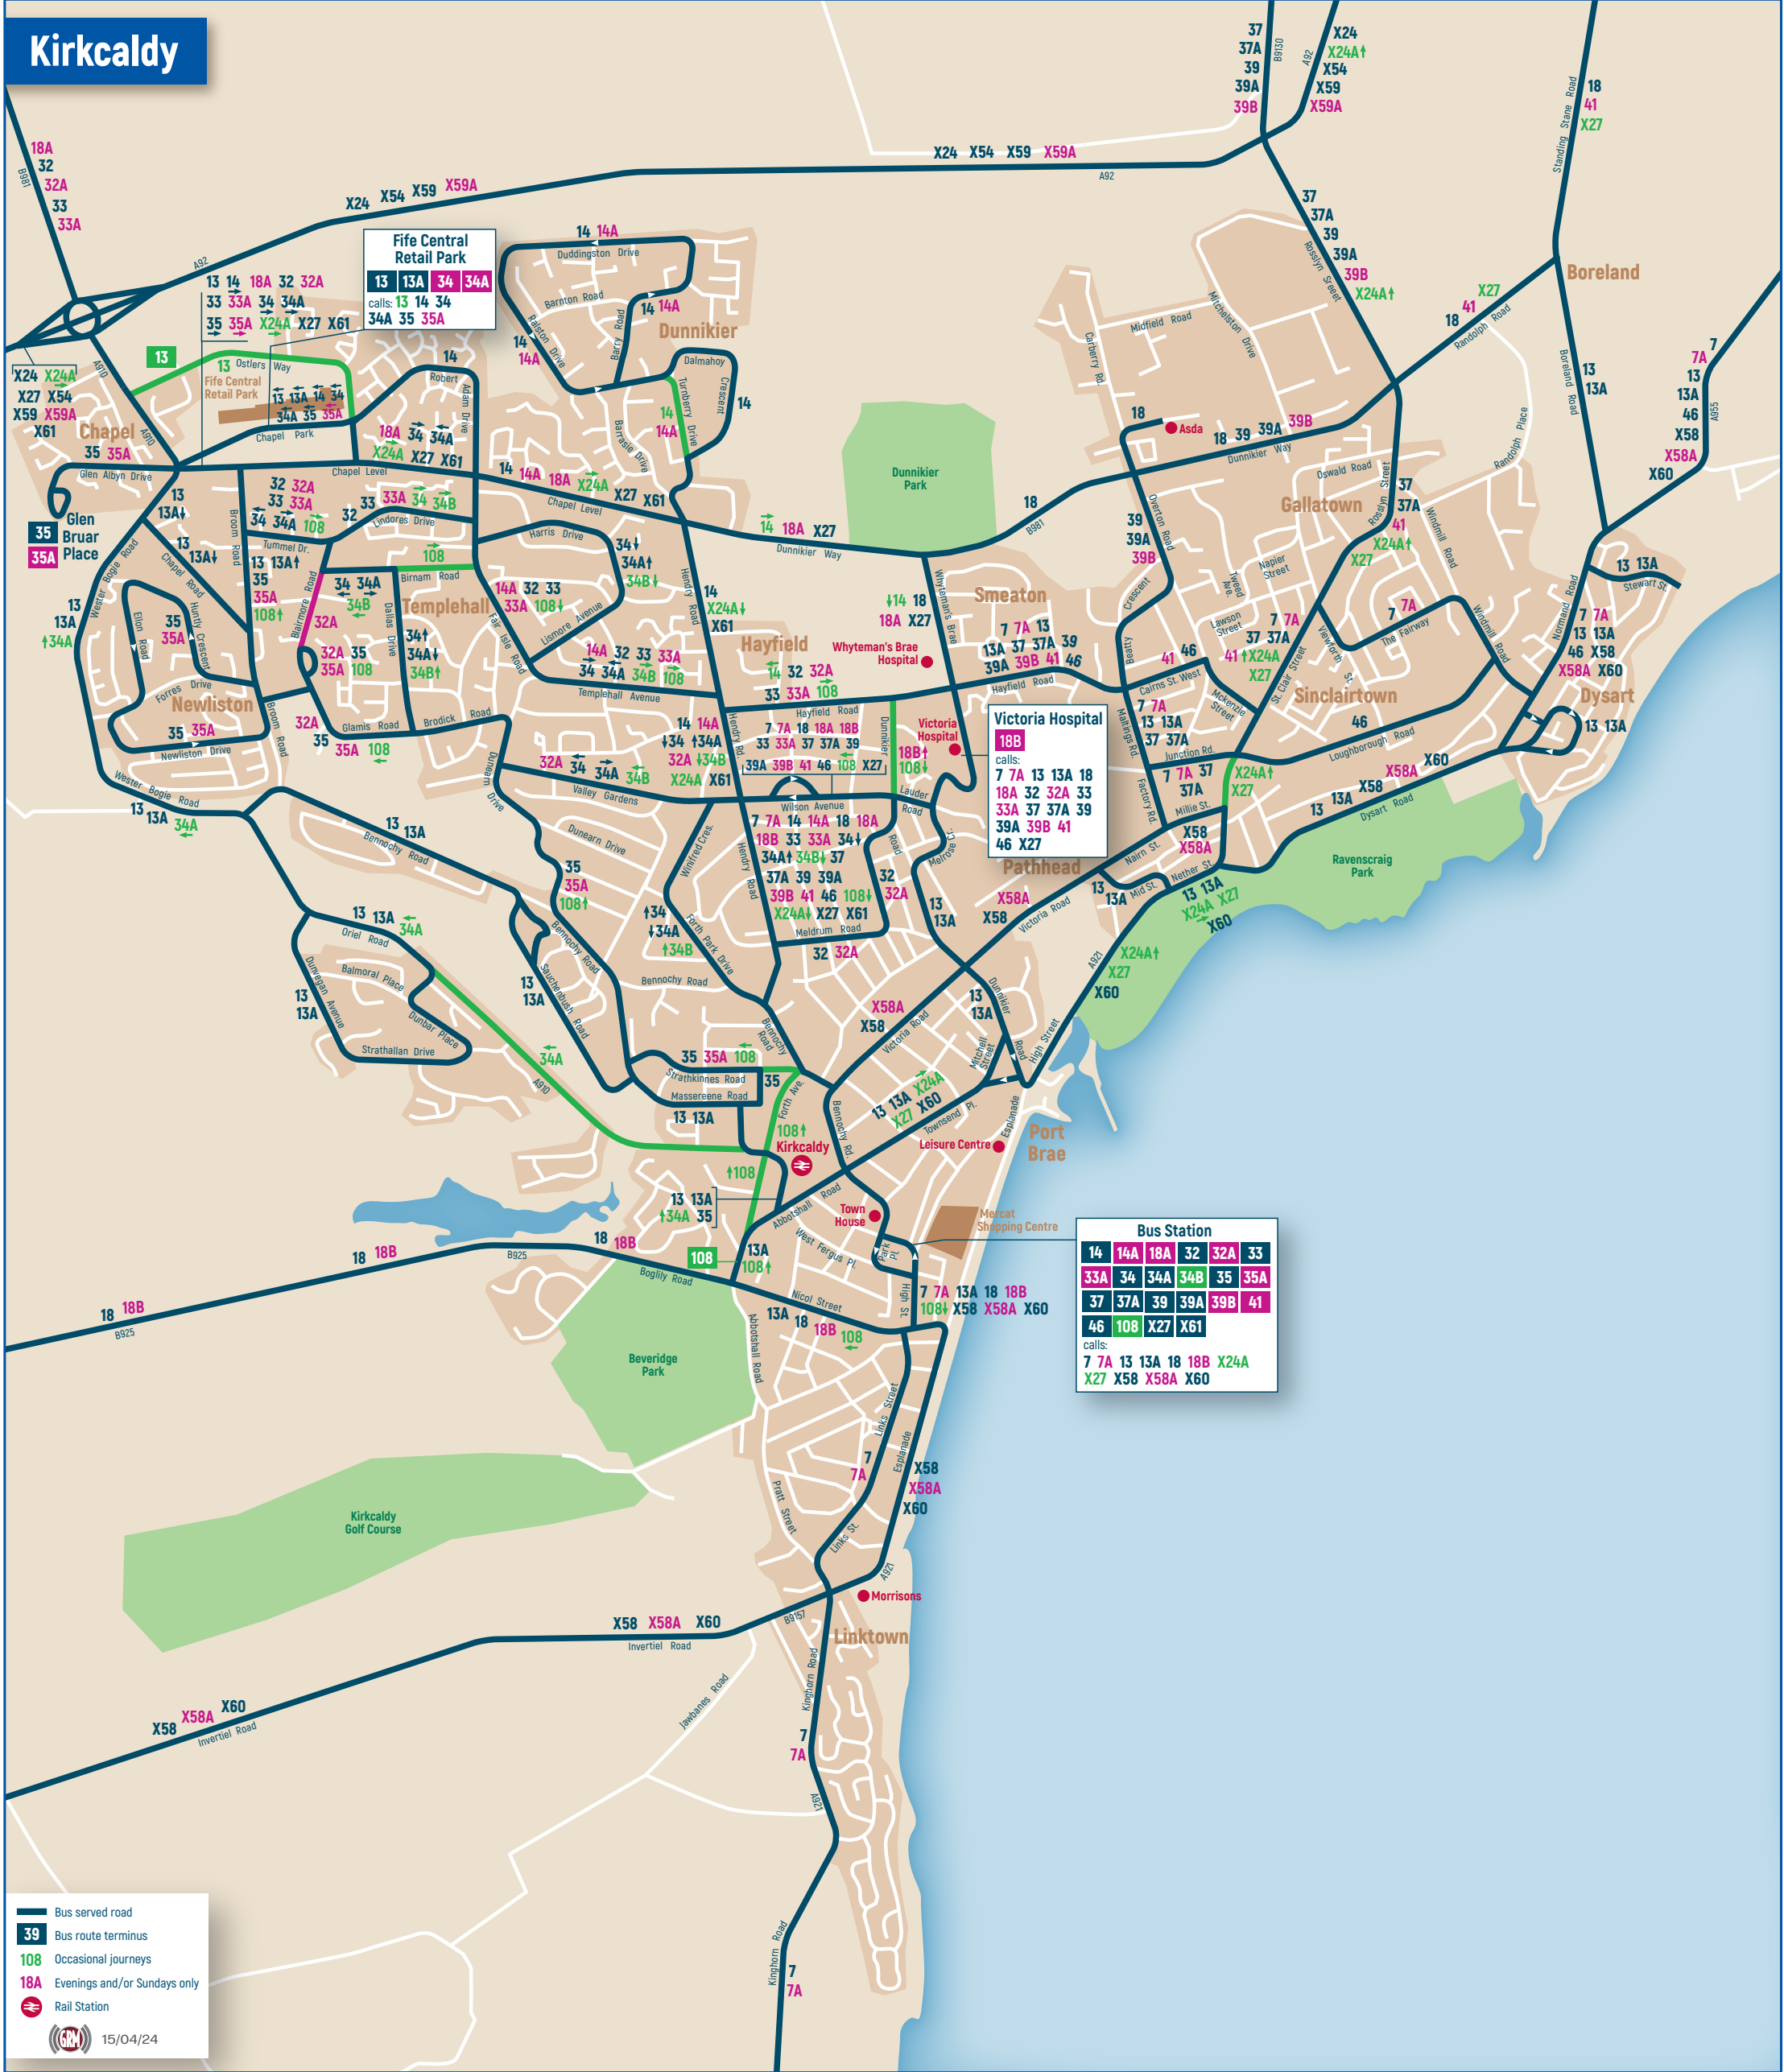

Kirkcaldy

Fife Central Retail Park

13	13A	34	34A
----	-----	----	-----

calls: 13 14 34
34A 35 35A

Victoria Hospital

18B

calls:
7 7A 13 13A 18
18A 32 32A 33
33A 37 37A 39
39A 39B 41
46 X27

Bus Station

14	14A	18A	32	32A	33
33A	34	34A	34B	35	35A
37	37A	39	39A	39B	41
46	108	X27	X61		

calls:
7 7A 13 13A 18 18B X24A
X27 X58 X58A X60

- Bus served road
- 39 Bus route terminus
- 108 Occasional journeys
- 18A Evenings and/or Sundays only
- Rail Station