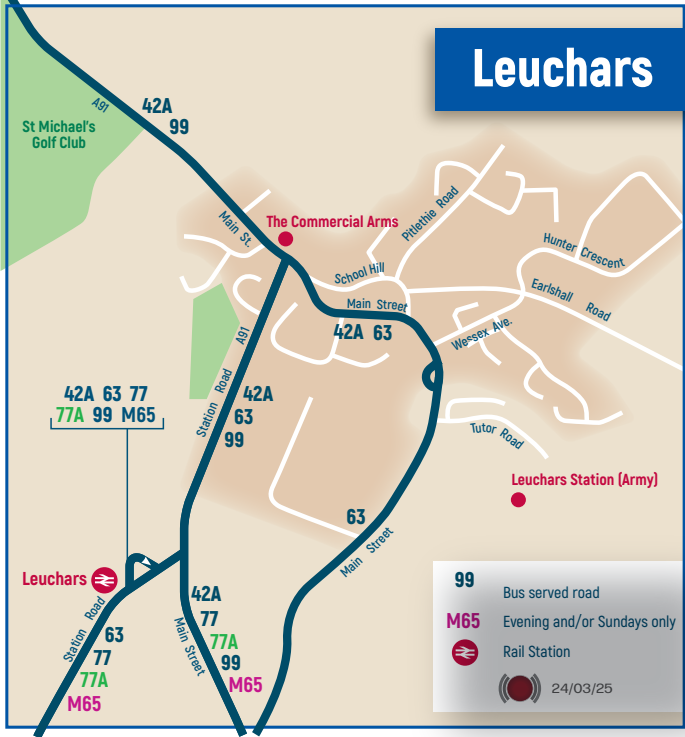

Leuchars

42A 63 77
77A 99 M65

99 Bus served road

M65 Evening and/or Sundays only

 Rail Station

 24/03/25