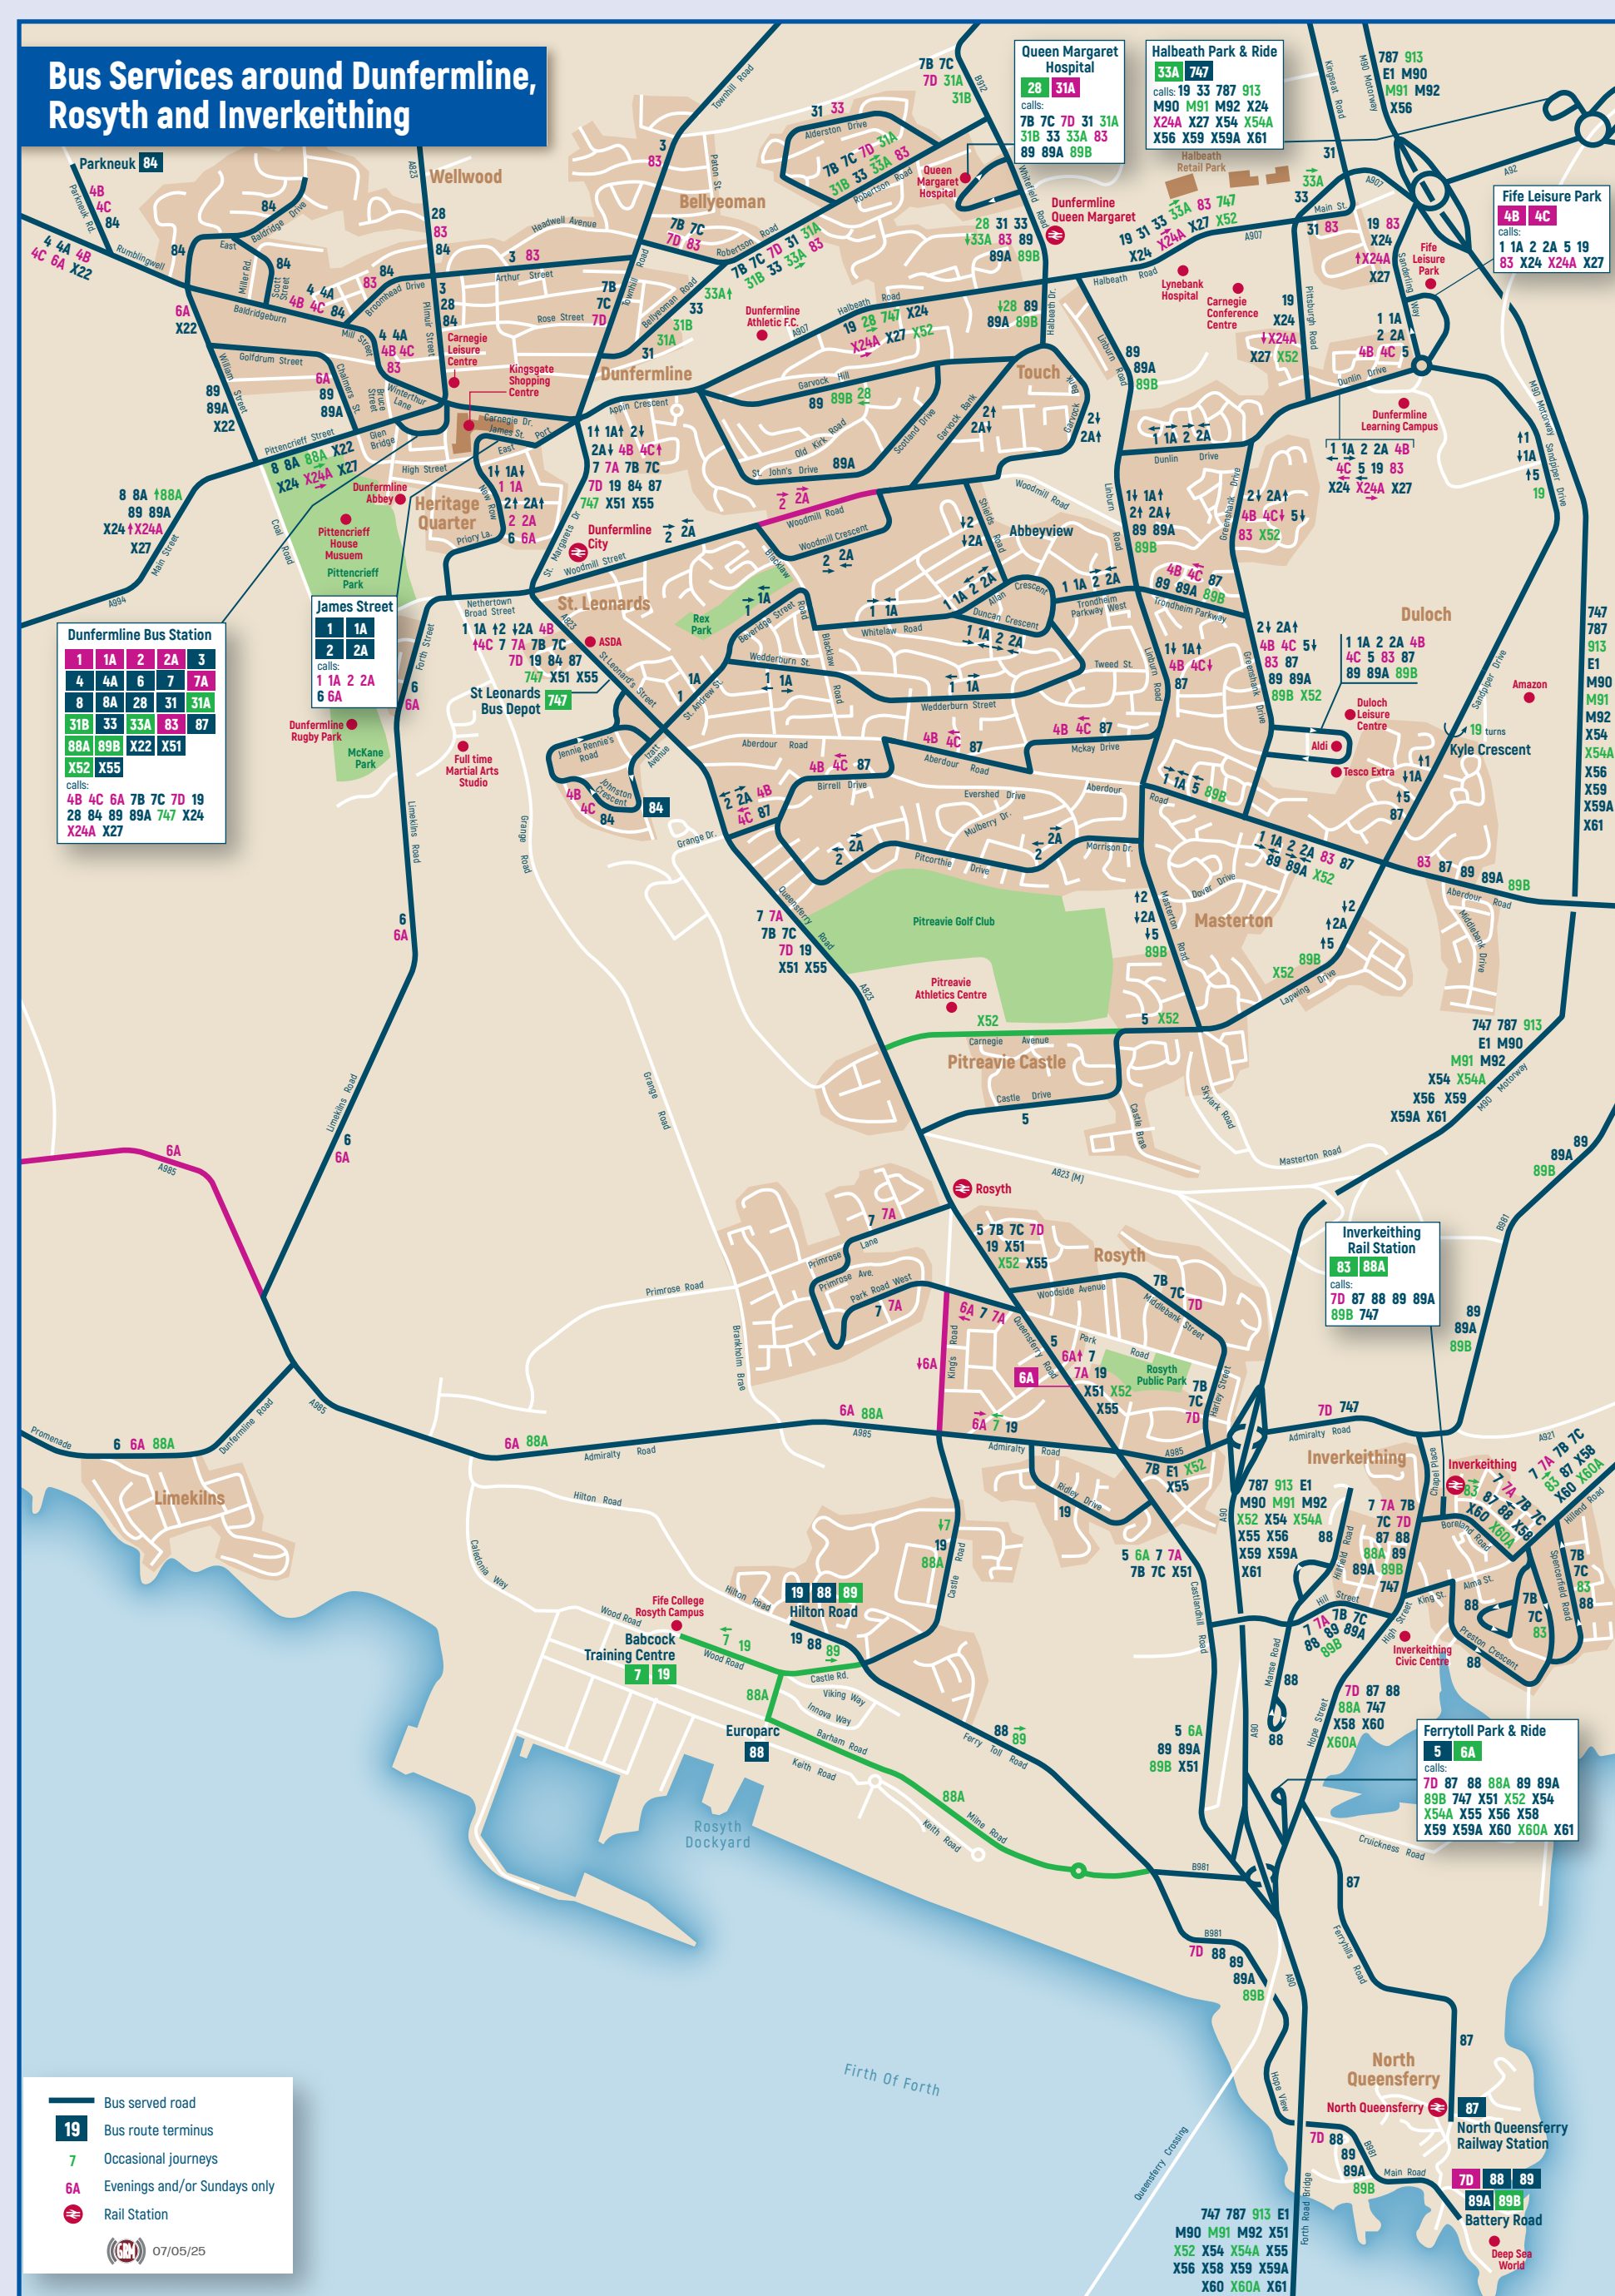

# Buses from Dunfermline

from 5th May 2025

**Fife Council** Interactive travel website

Take the stress out of your journey in Fife and beyond by visiting our simple to use interactive website. Find the best route to your destination from your closest bus stop to your intended destination

please visit us at <http://www.cartogold.co.uk/fife/map.html>

Every care has been taken by Fife Council when compiling the information on this publication. Fife Council does not accept responsibility for errors or omissions. Passengers are advised to contact the bus operator to clarify details of any bus service prior to travelling.

# Thank you for helping keep your bus station safe and clean

**traveline**  
public transport info  
0871 200 22 33  
Calls cost 12p per minute plus your phone company's access charge  
[www.traveline.info](http://www.traveline.info)