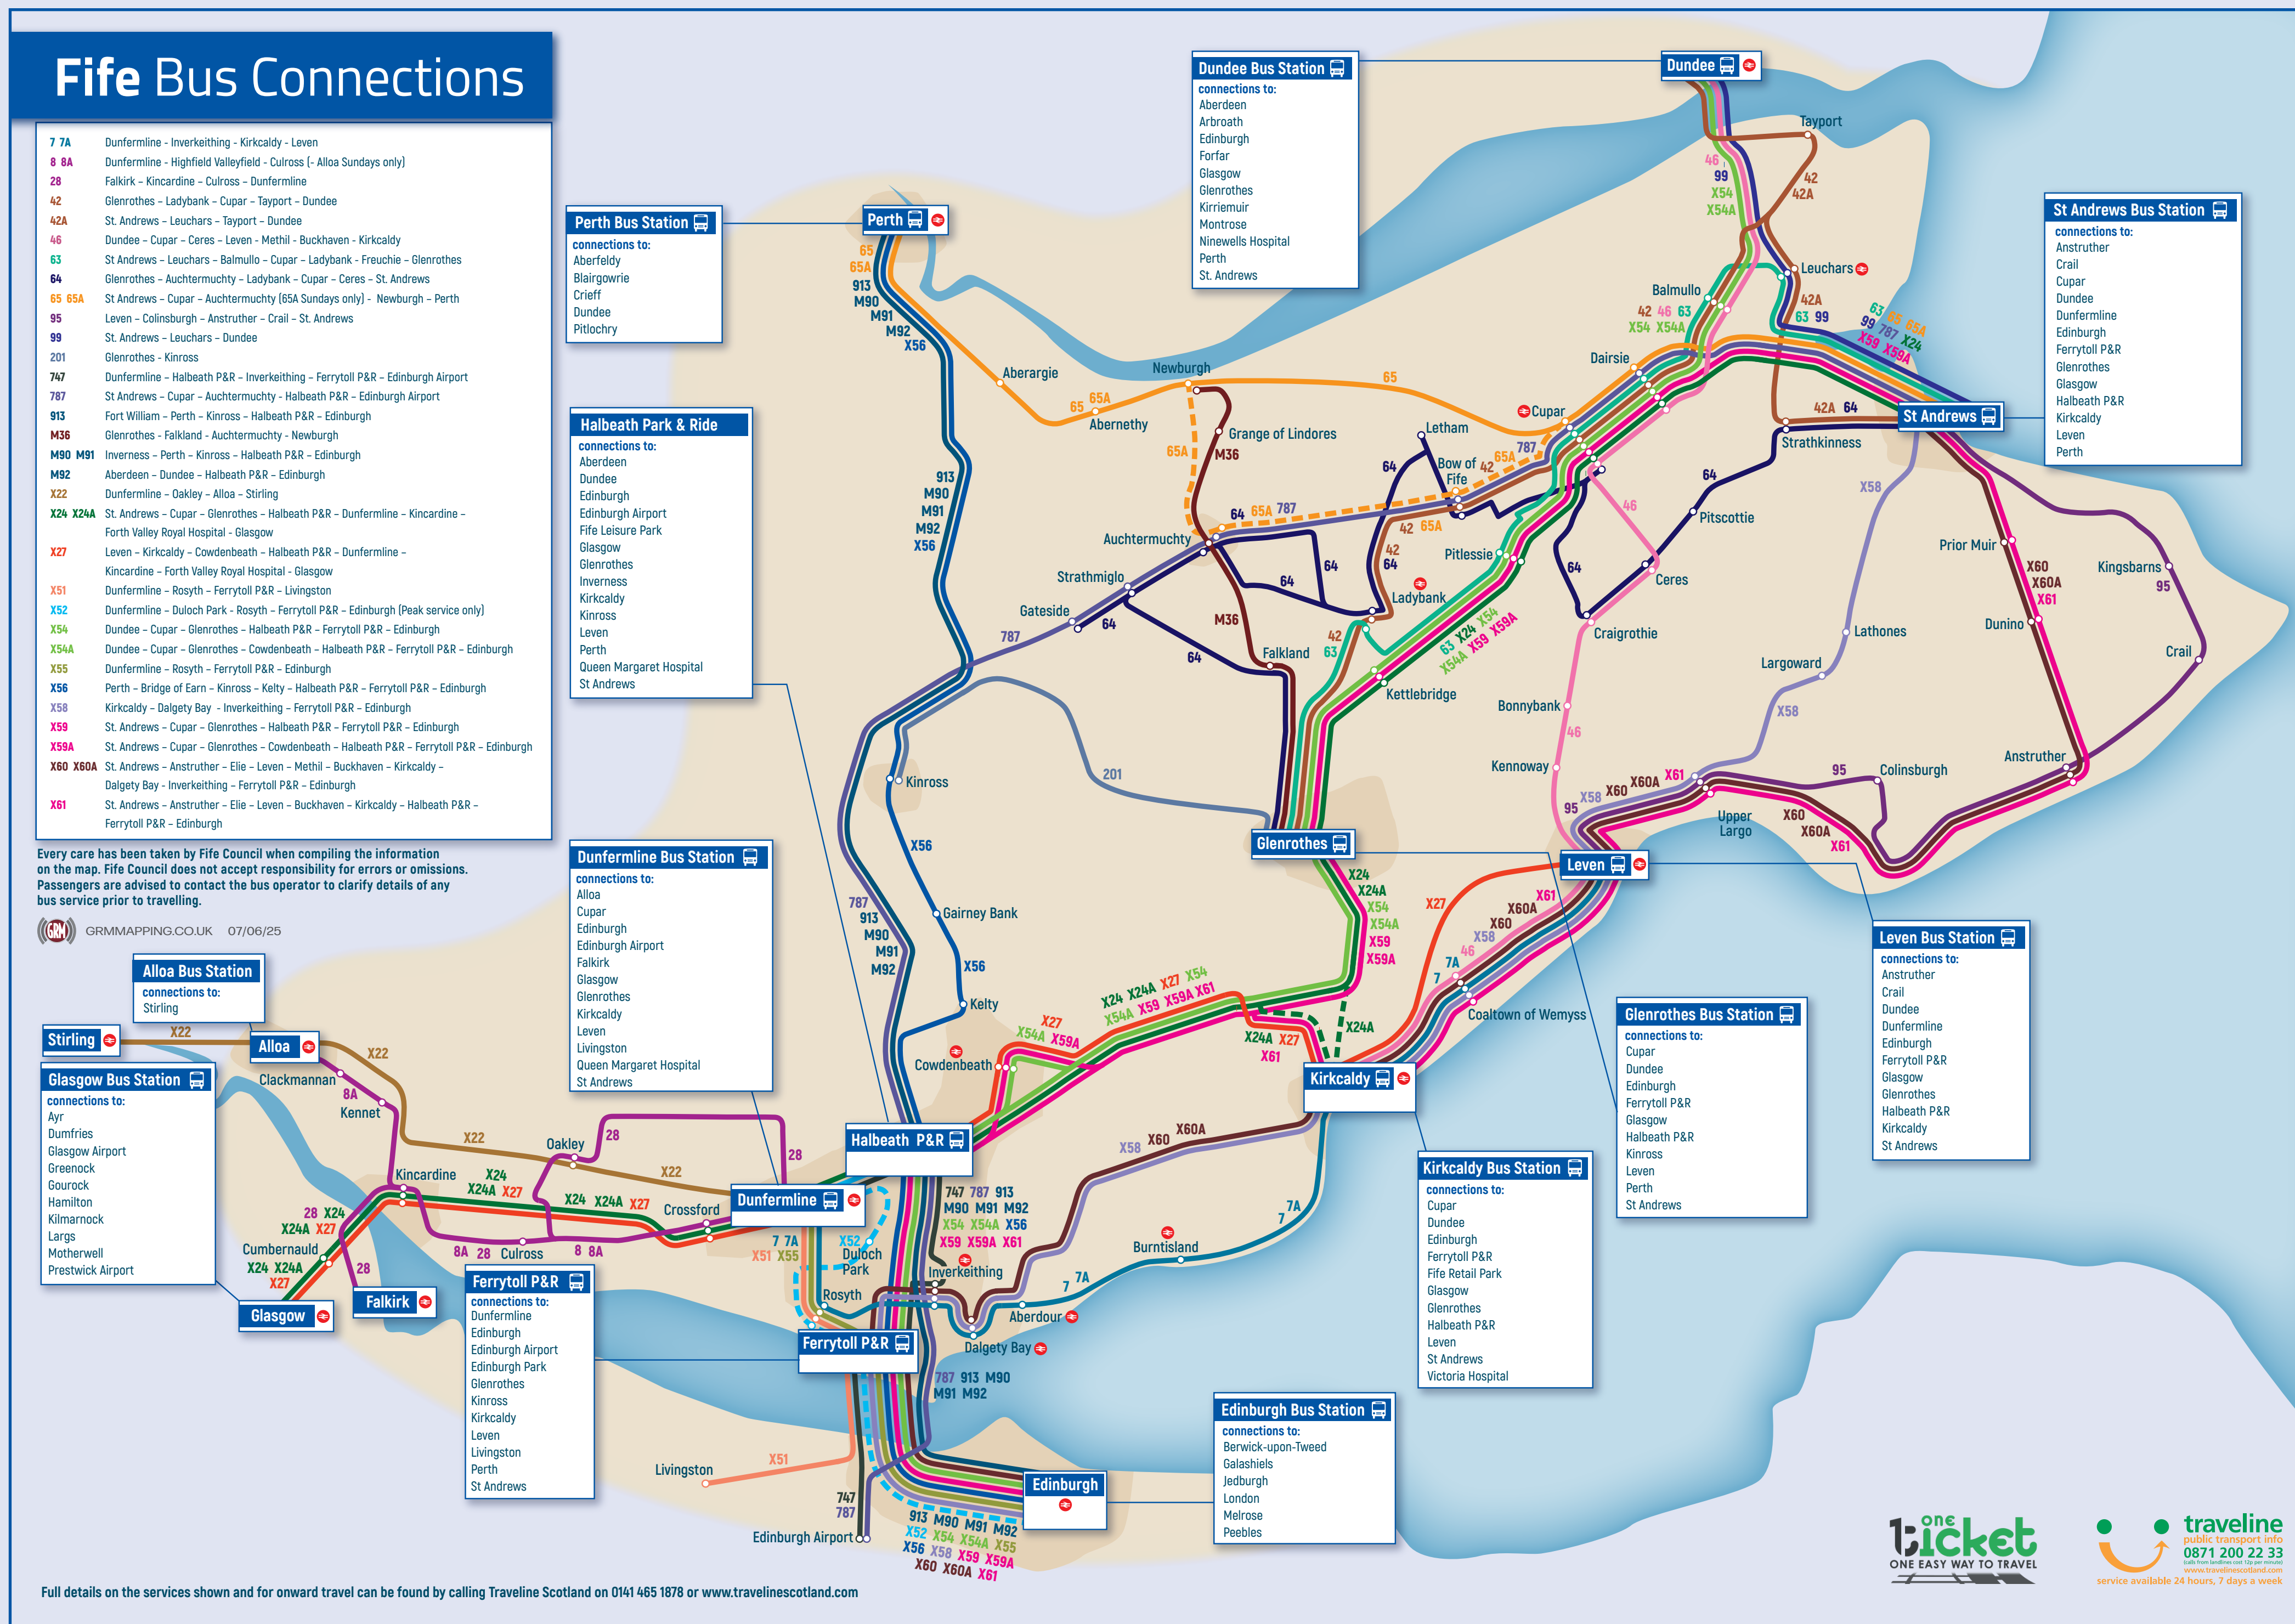

# Buses from Dunfermline

from 5th May 2025

**Fife Council** Interactive travel website

Take the stress out of your journey in Fife and beyond by visiting our simple to use interactive website. Find the best route to your destination from your closest bus stop to your intended destination

please visit us at <http://www.cartogold.co.uk/fife/map.html>

Every care has been taken by Fife Council when compiling the information on this publication. Fife Council does not accept responsibility for errors or omissions. Passengers are advised to contact the bus operator to clarify details of any bus service prior to travelling.

# Thank you for helping keep your bus station safe and clean

**traveline**  
public transport info  
0871 200 22 33  
Calls cost 12p per minute plus your phone company's access charge  
[www.traveline.info](http://www.traveline.info)