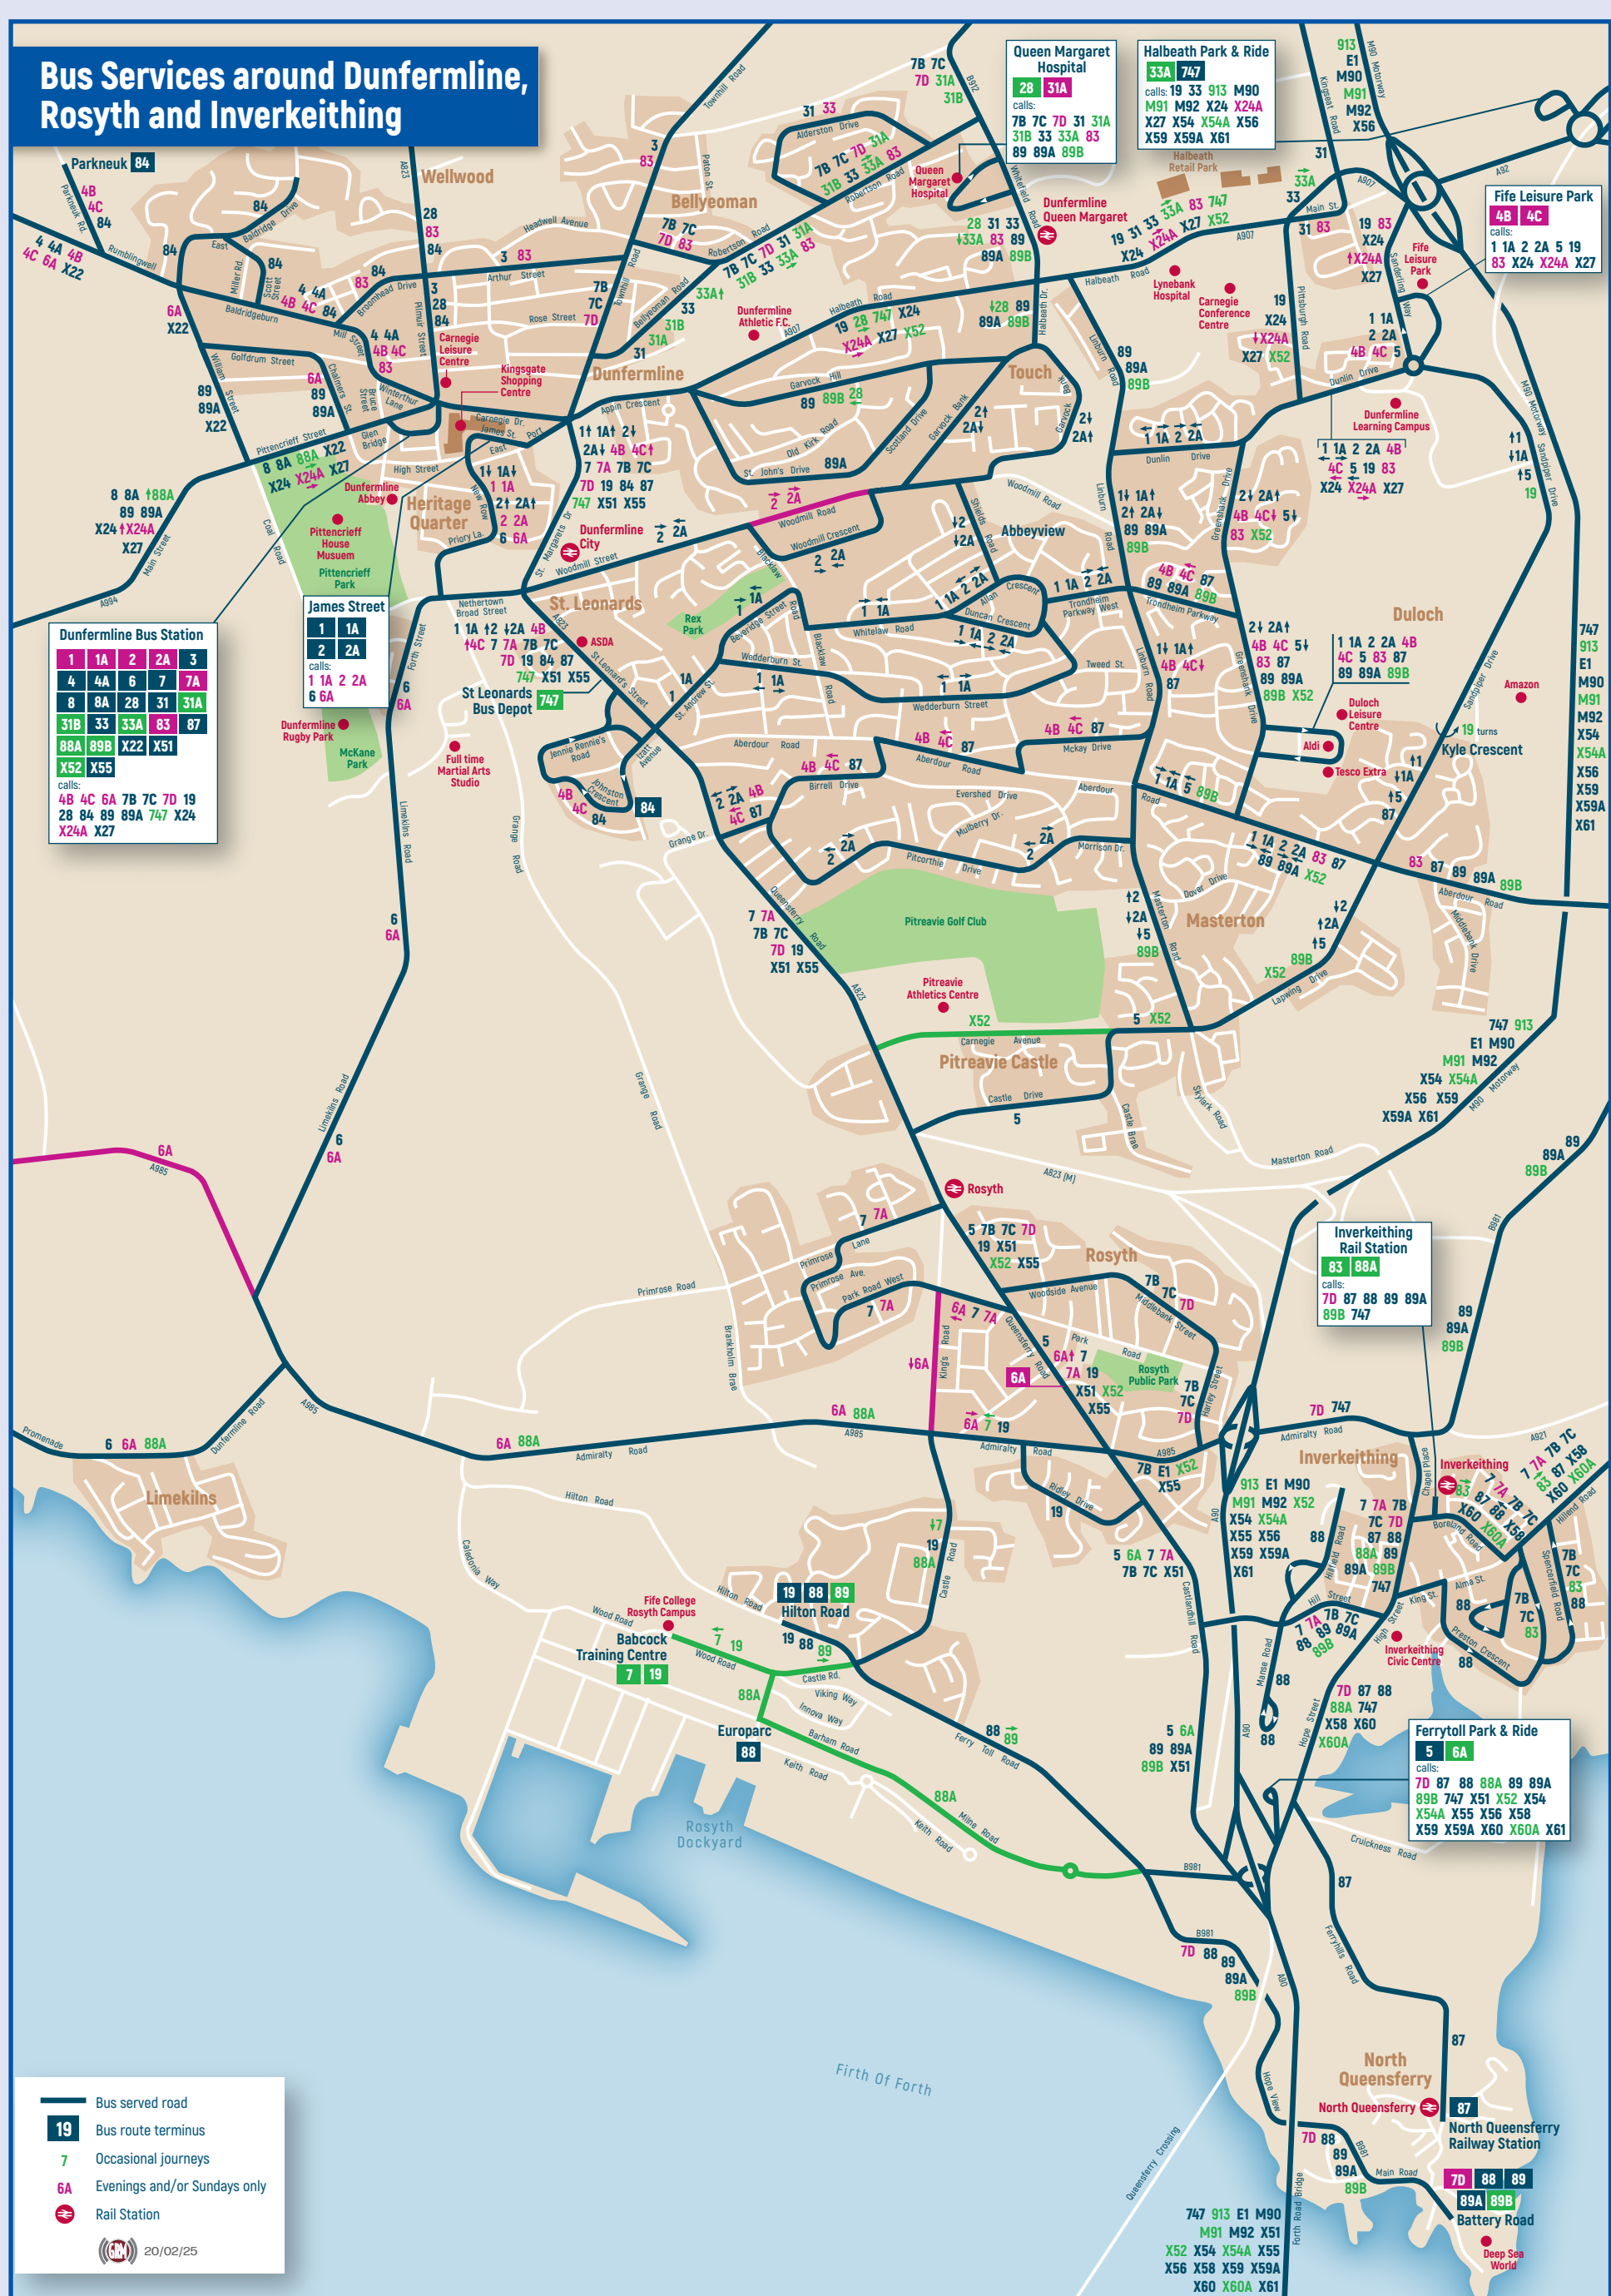

Buses from Dunfermline

from 24 March 2025

Fife Council Interactive travel website

Take the stress out of your journey in Fife and beyond by visiting our simple to use interactive website. Find the best route to your destination from your closest bus stop to your intended destination.

please visit us at <http://www.cartogold.co.uk/fife/map.html>

Every care has been taken by Fife Council when compiling the information on this publication. Fife Council does not accept responsibility for errors or omissions. Passengers are advised to contact the bus operator to clarify details of any bus service prior to travelling.

Thank you for helping keep your bus station **safe and clean**

traveline
public transport info
0871 200 22 33
Calls cost 12p per minute plus your phone company's access charge
www.traveline.info