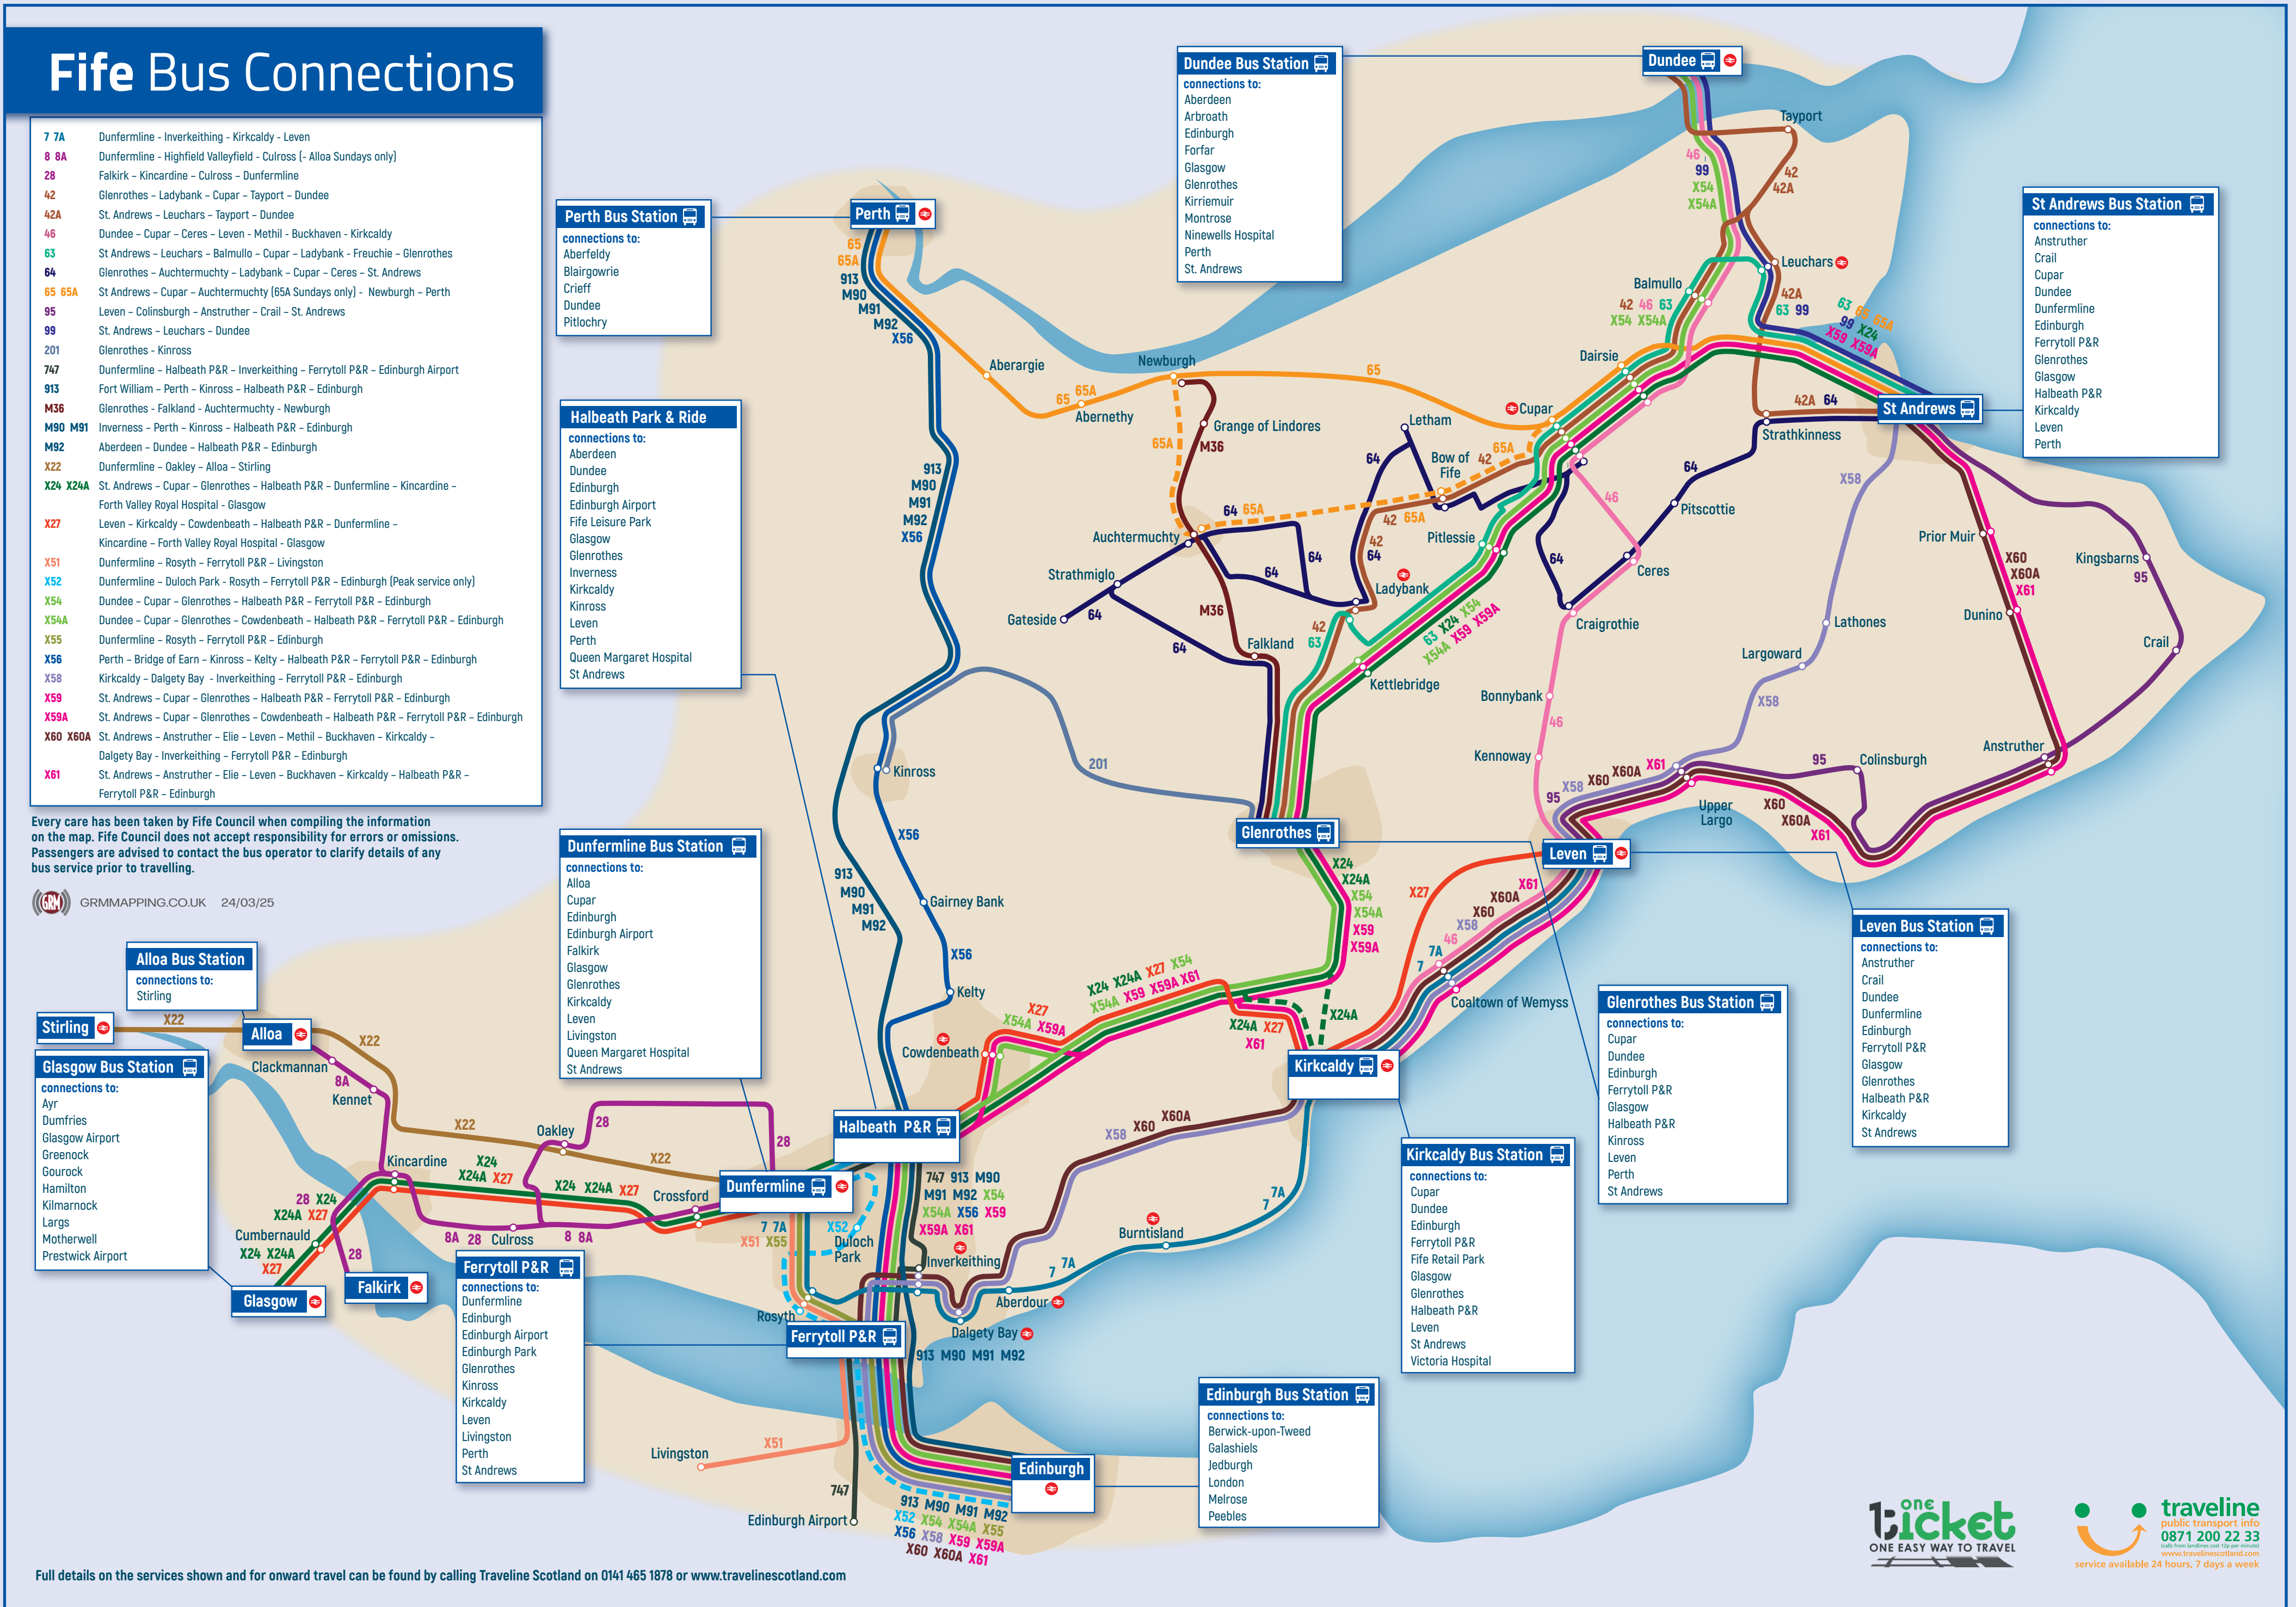

Buses from Dunfermline

from 24 March 2025

Fife Council Interactive travel website

Take the stress out of your journey in Fife and beyond by visiting our simple to use interactive website. Find the best route to your destination from your closest bus stop to your intended destination.

please visit us at <http://www.cartogold.co.uk/fife/map.html>

Every care has been taken by Fife Council when compiling the information on this publication. Fife Council does not accept responsibility for errors or omissions. Passengers are advised to contact the bus operator to clarify details of any bus service prior to travelling.

Thank you for helping keep your bus station **safe and clean**

traveline
public transport info
0871 200 22 33
Calls cost 12p per minute plus your phone company's access charge
www.traveline.info