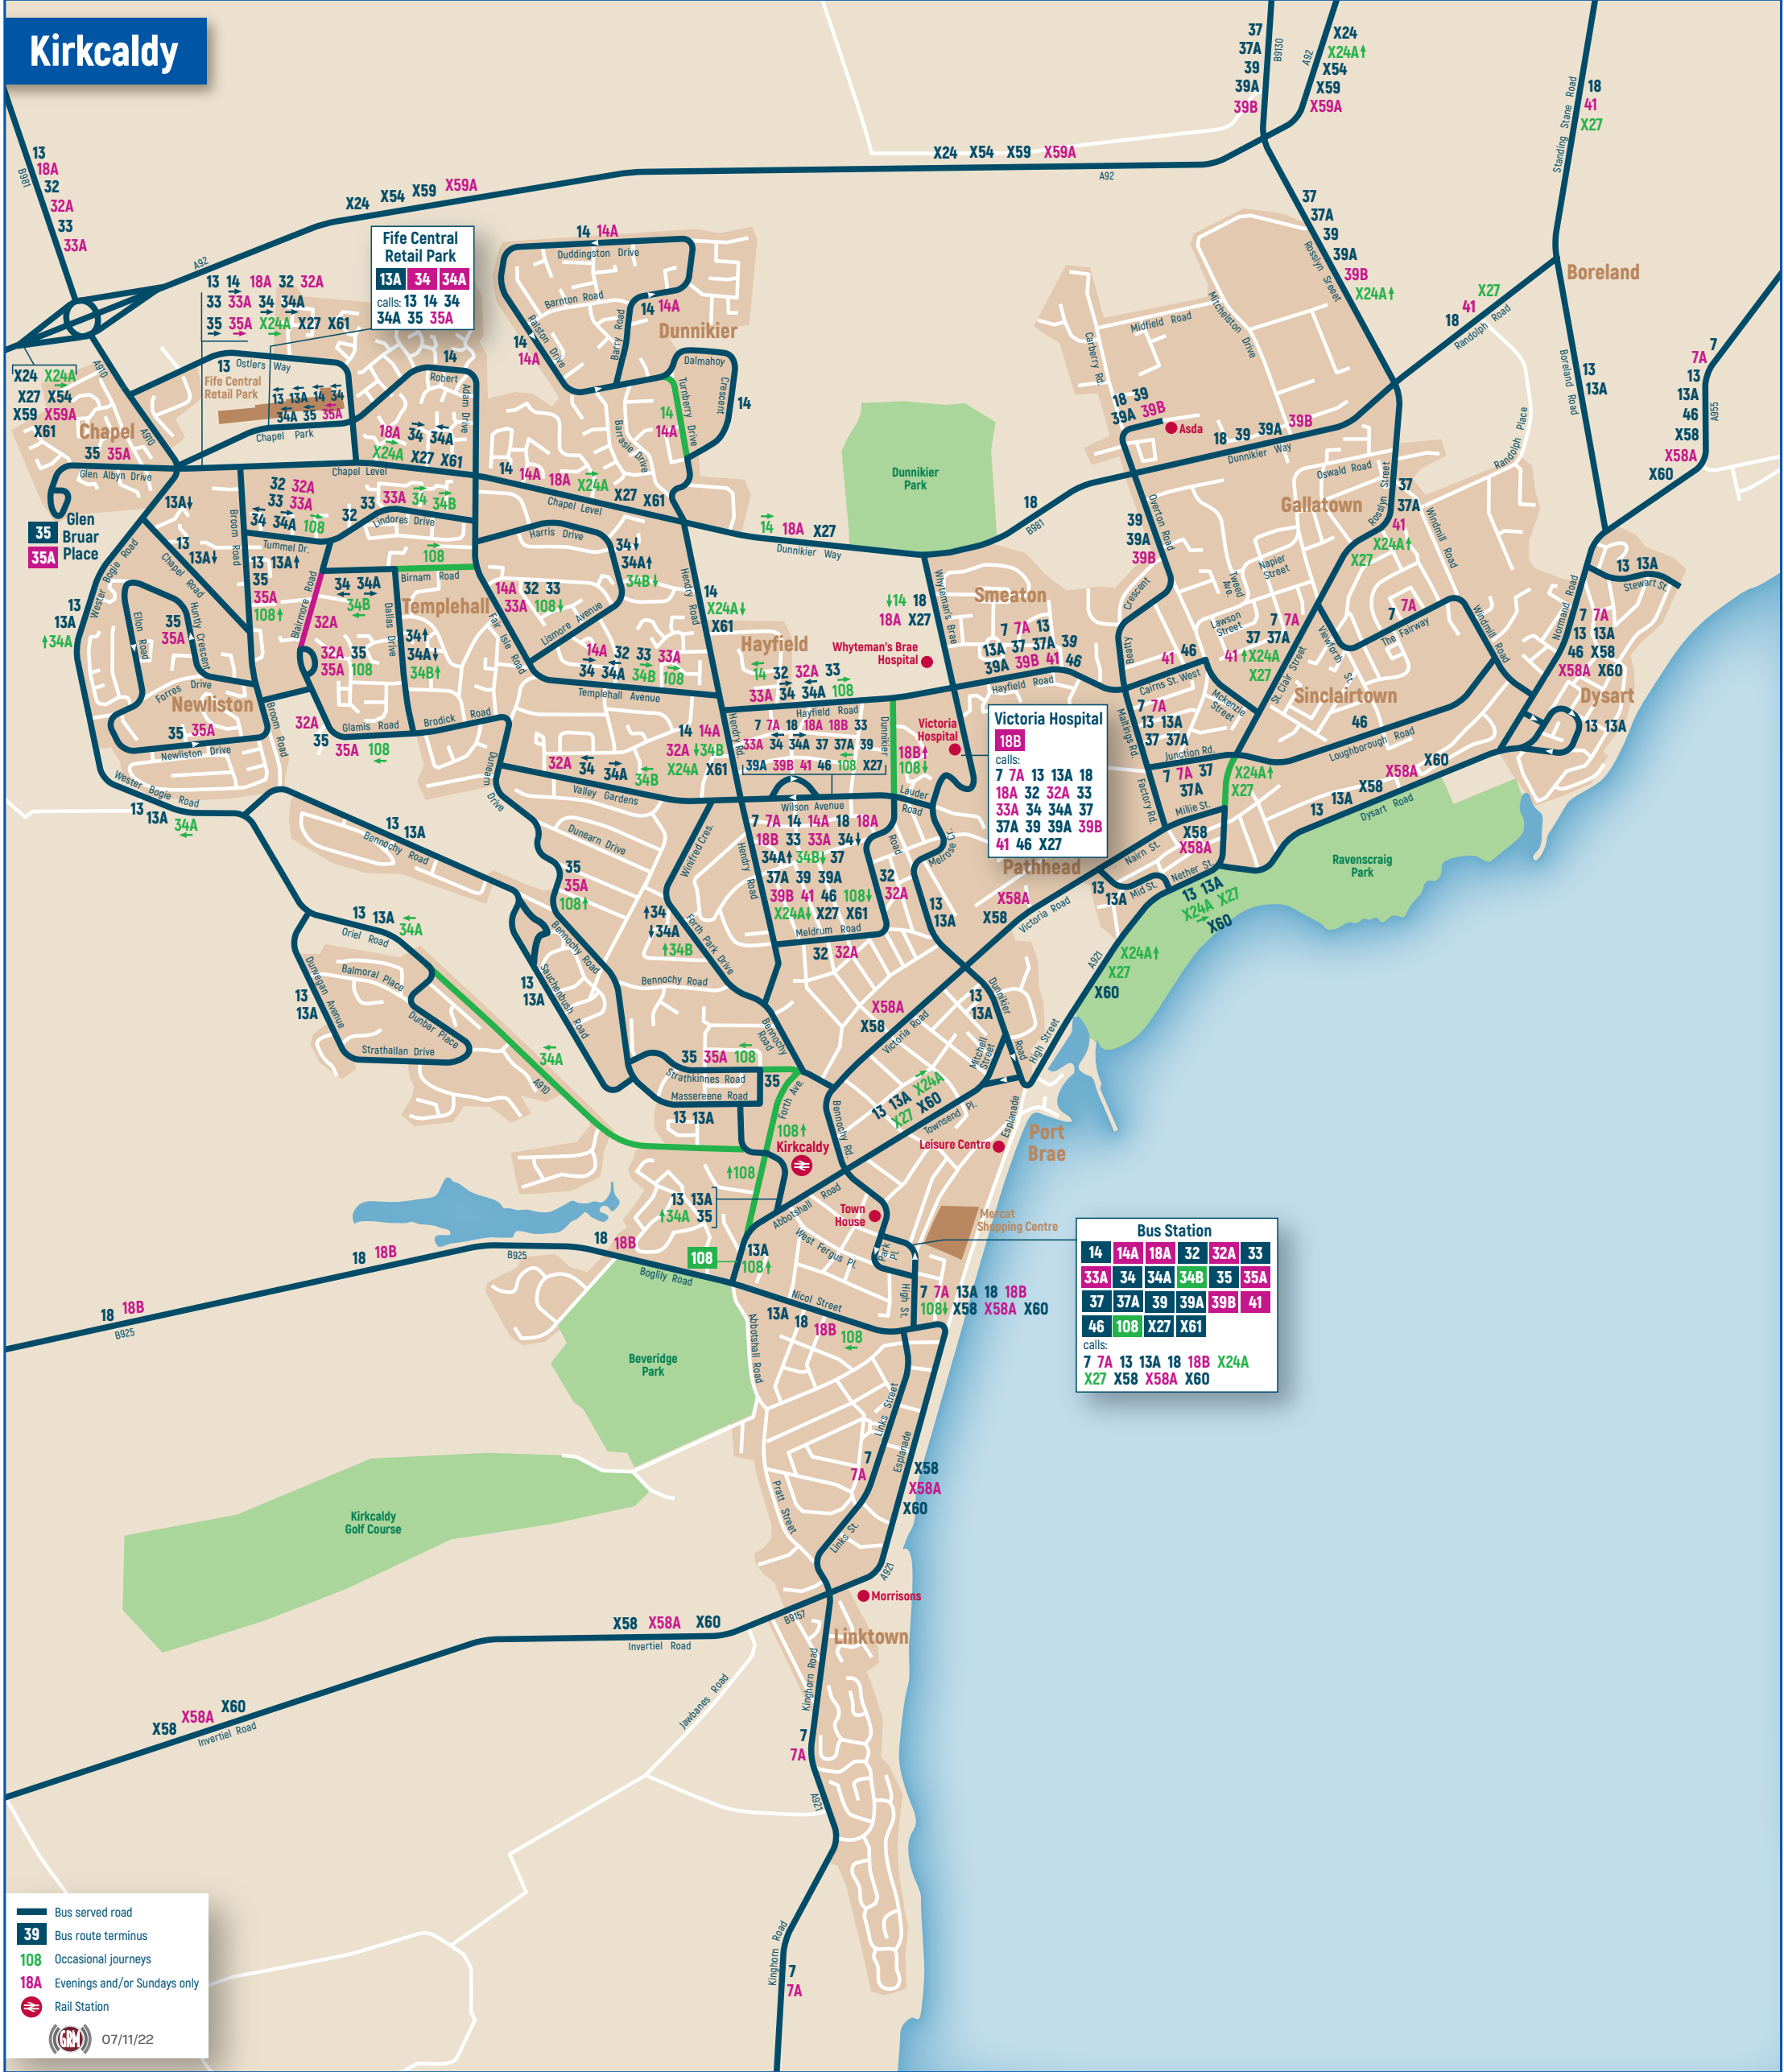

Kirkcaldy

Fife Central Retail Park
 13A 34 34A
 calls: 13 14 34 34A 35 35A

Victoria Hospital
 18B
 calls: 7 7A 13 13A 18 18A 32 32A 33 33A 34 34A 37 37A 39 39A 39B 41 46 108

Bus Station
 14 14A 18A 32 32A 33 33A 34 34A 34B 35 35A 37 37A 39 39A 39B 41 46 108 X27 X61
 calls: 7 7A 13 13A 18 18B X24 X27 X58 X58A X60

- Bus served road
- Bus route terminus
- Occasional journeys
- Evenings and/or Sundays only
- Rail Station

07/11/22