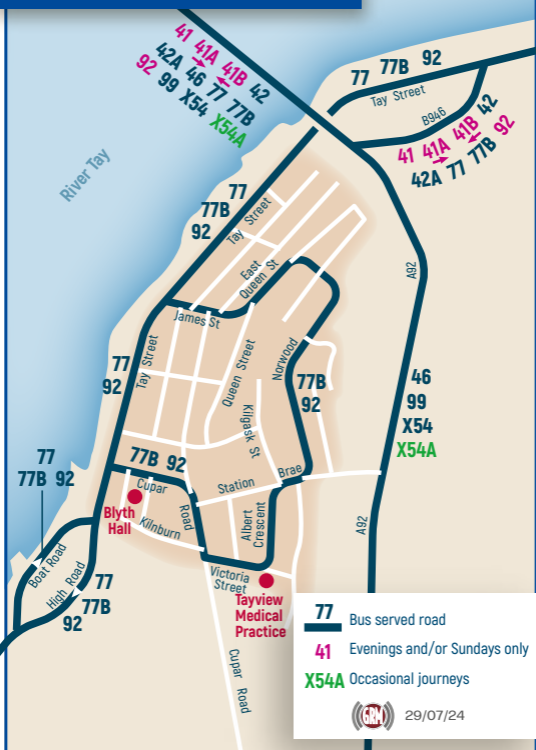

# Newport-on-Tay

**77**

Bus served road

**41**

Evenings and/or Sundays only

**X54A**

Occasional journeys

29/07/24