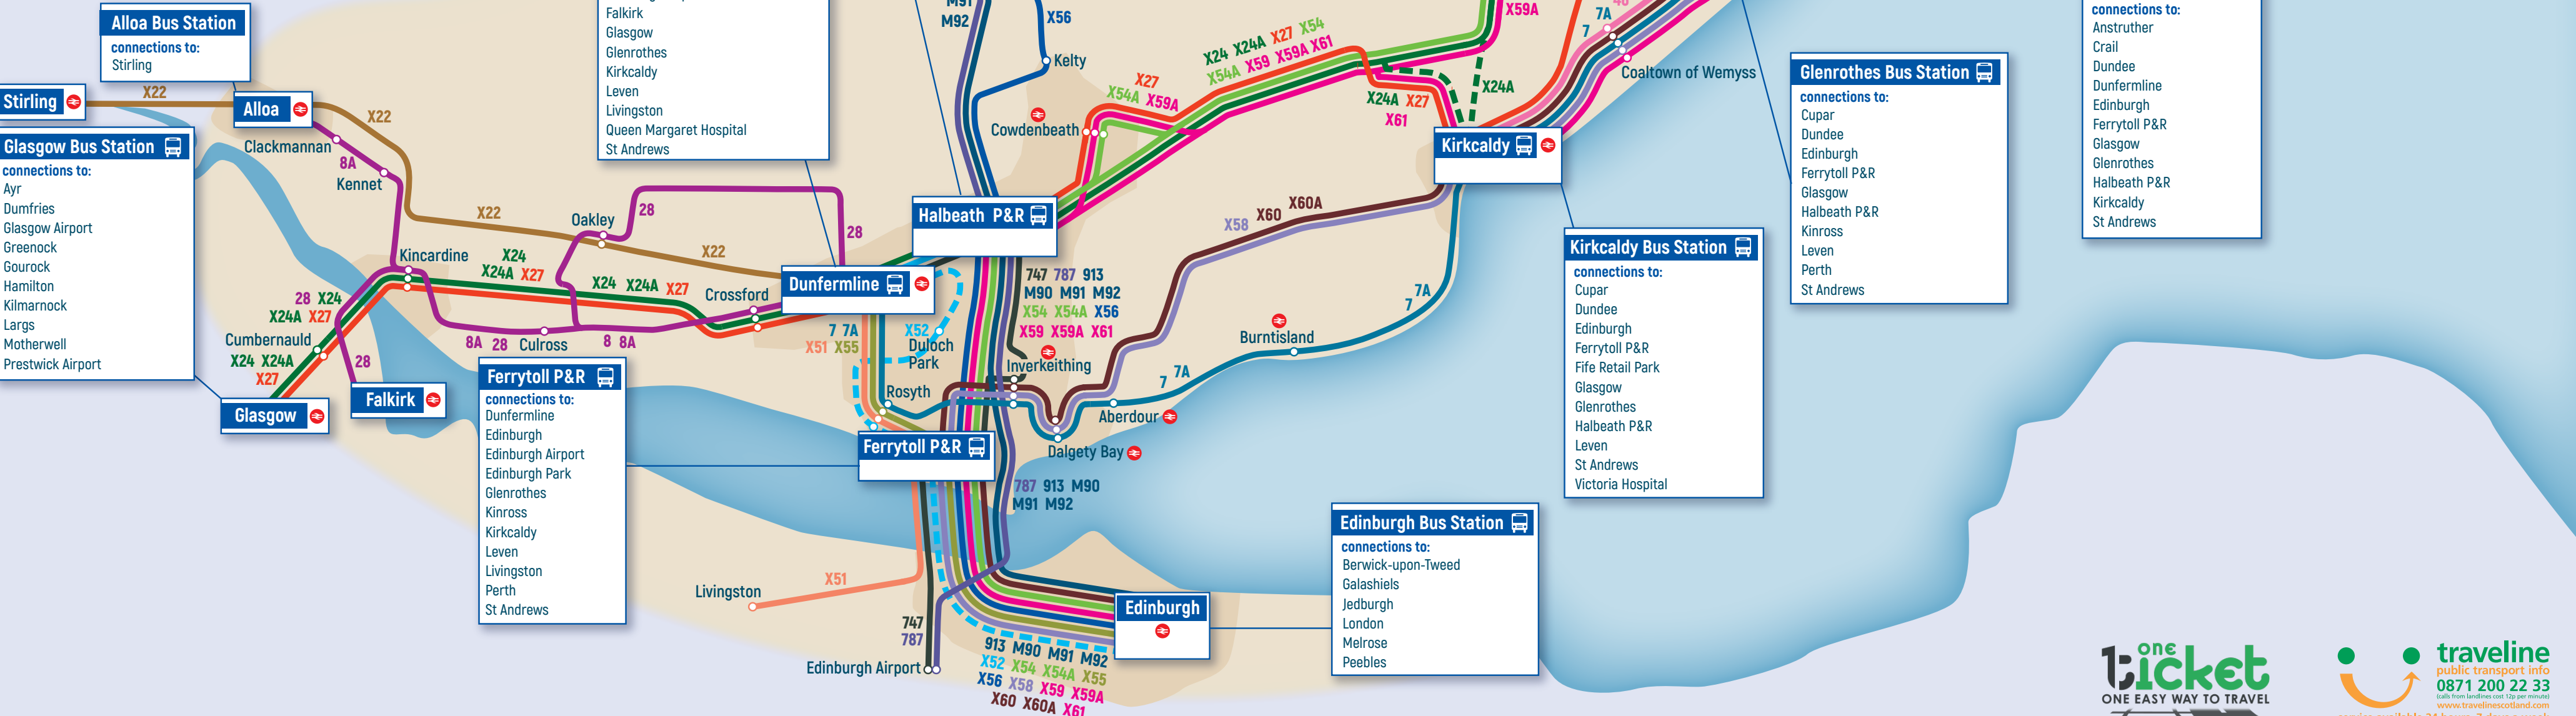

Buses from Glenrothes

from 5th May 2025

Fife Bus Connections

GRMMAPPING.CO.UK 07/06/25