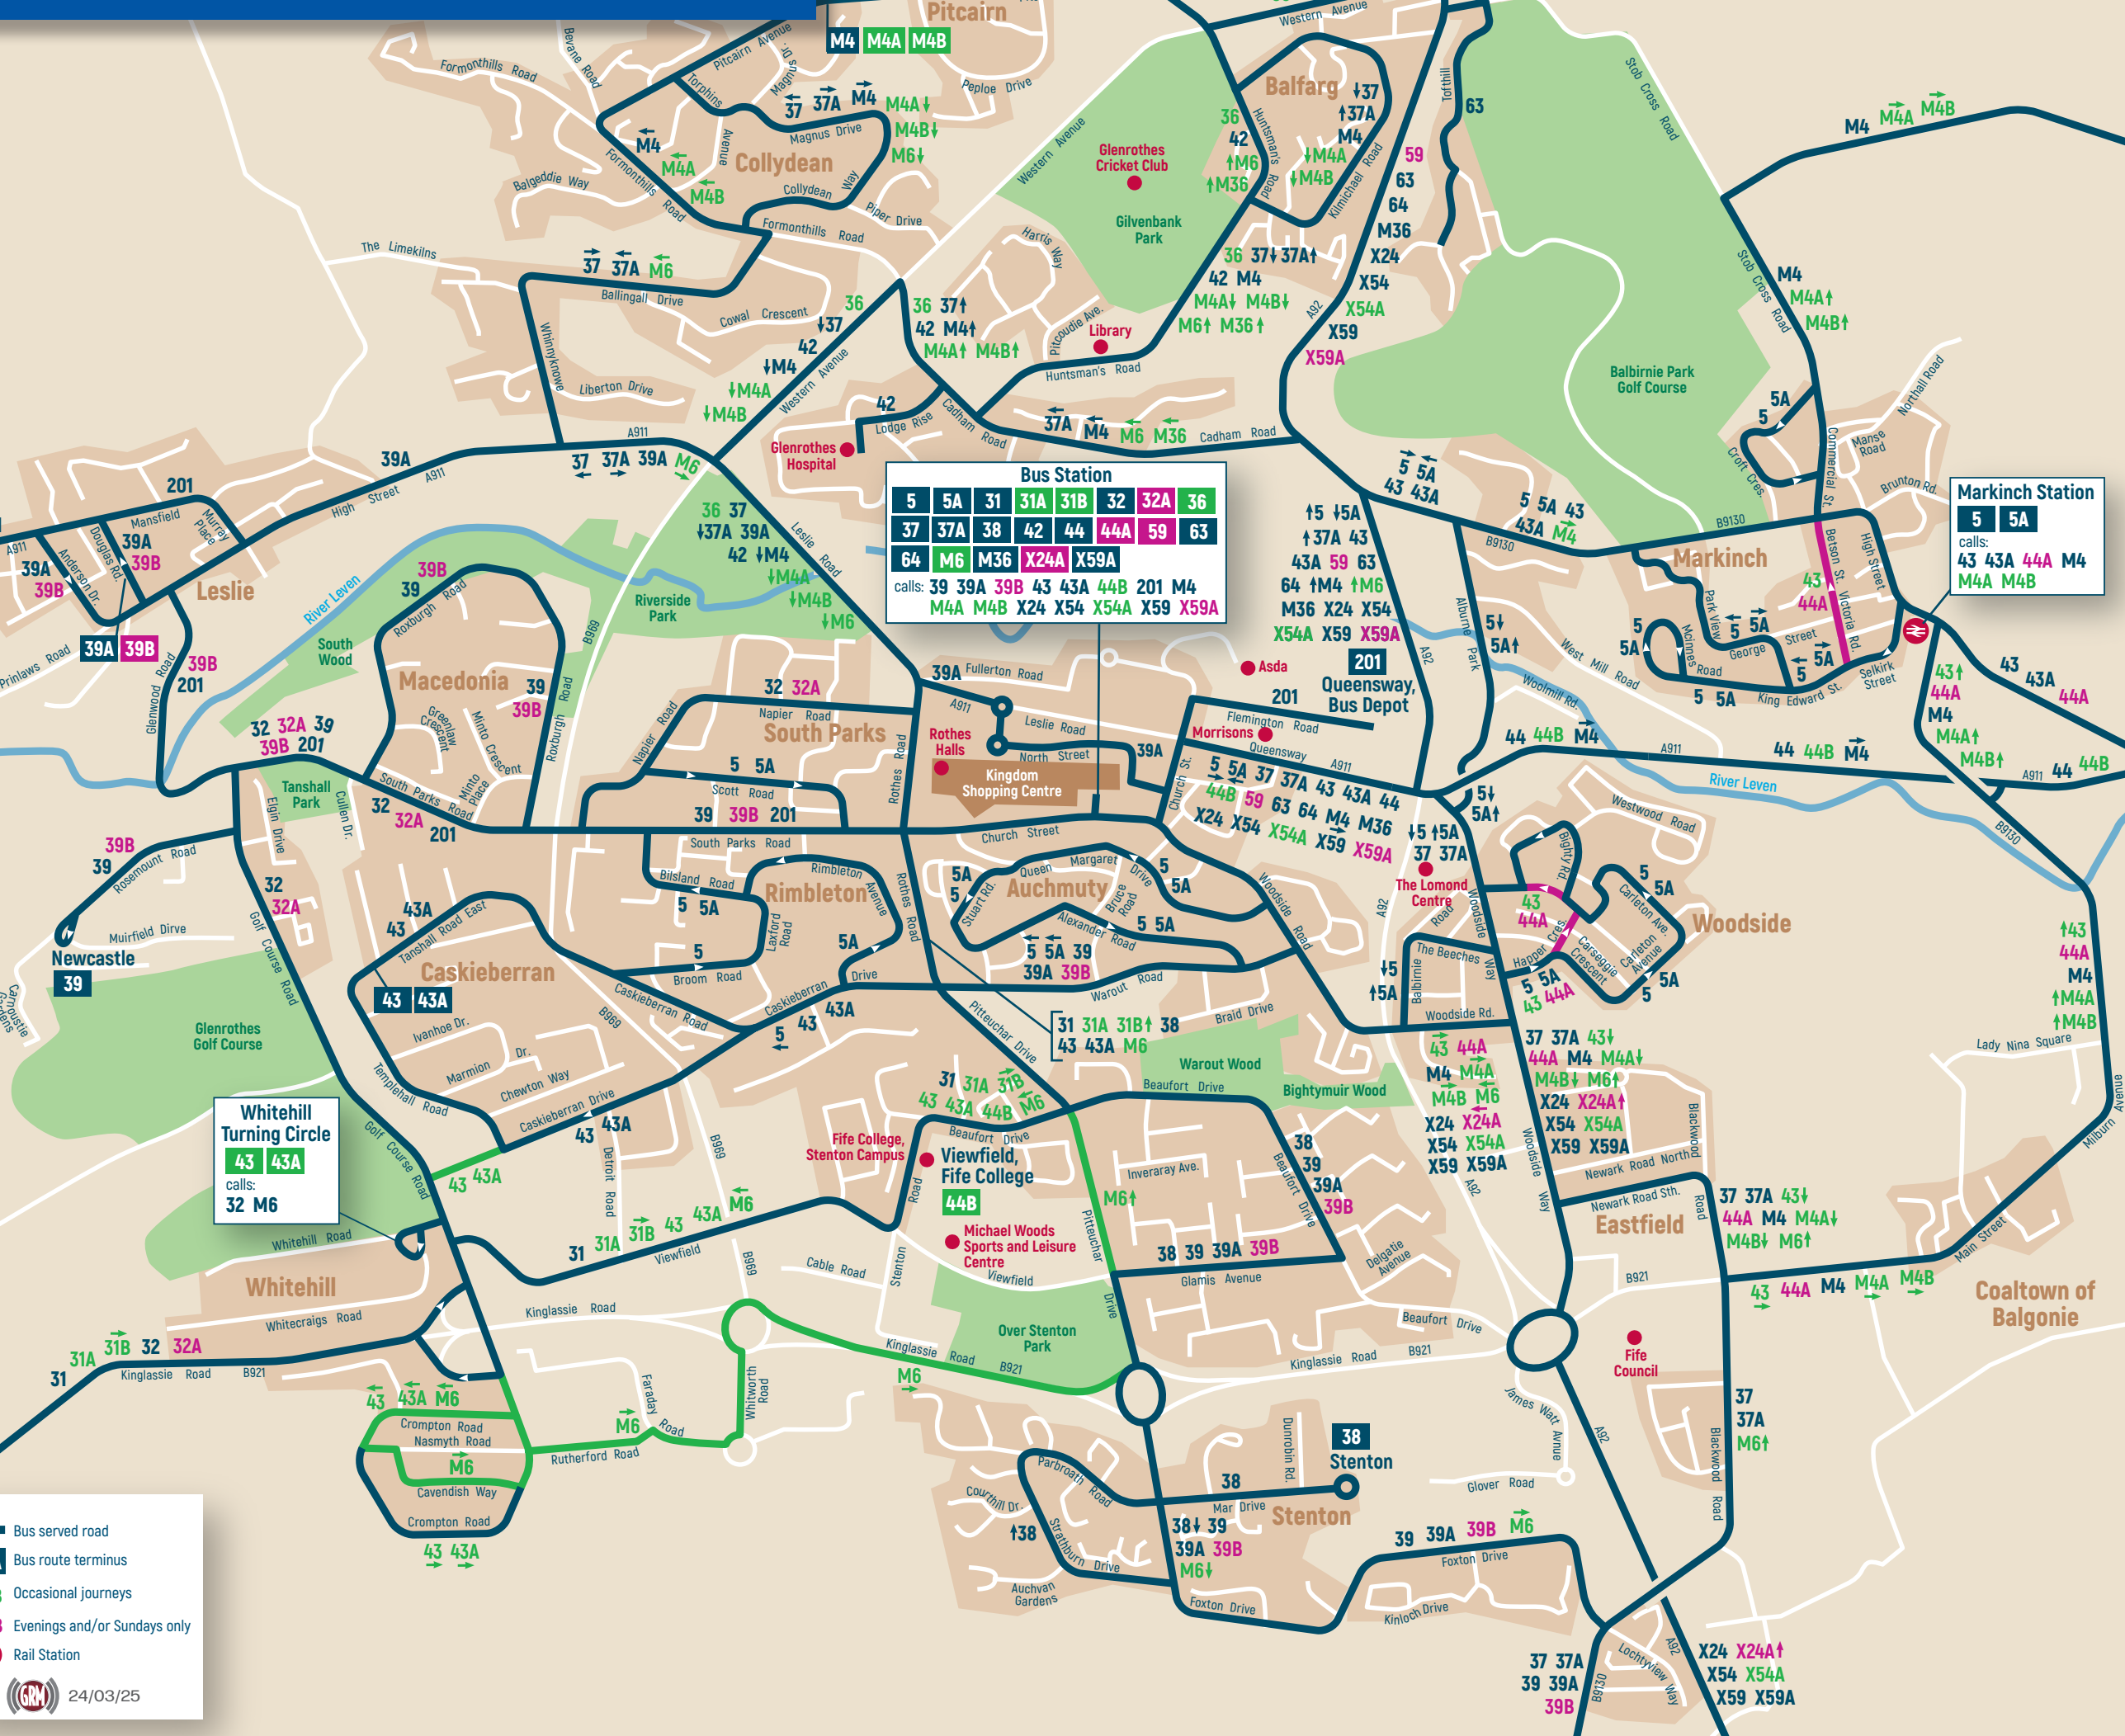

Bus services around Glenrothes

Fife Council Interactive travel website

Take the stress out of your journey in Fife and beyond by visiting our simple to use interactive website. Find the best route to your destination from your closest bus stop to your intended destination

please visit us at <http://www.cartogold.co.uk/fife/map.html>

All details correct at time of production. Most buses do not run on Christmas Day, Boxing Day or New Year's Day.

Thank you for helping to keep your bus station safe and clean

traveline public transport info 0871 200 22 33

Calls cost 12p per minute plus your phone company's access charge

www.traveline.info