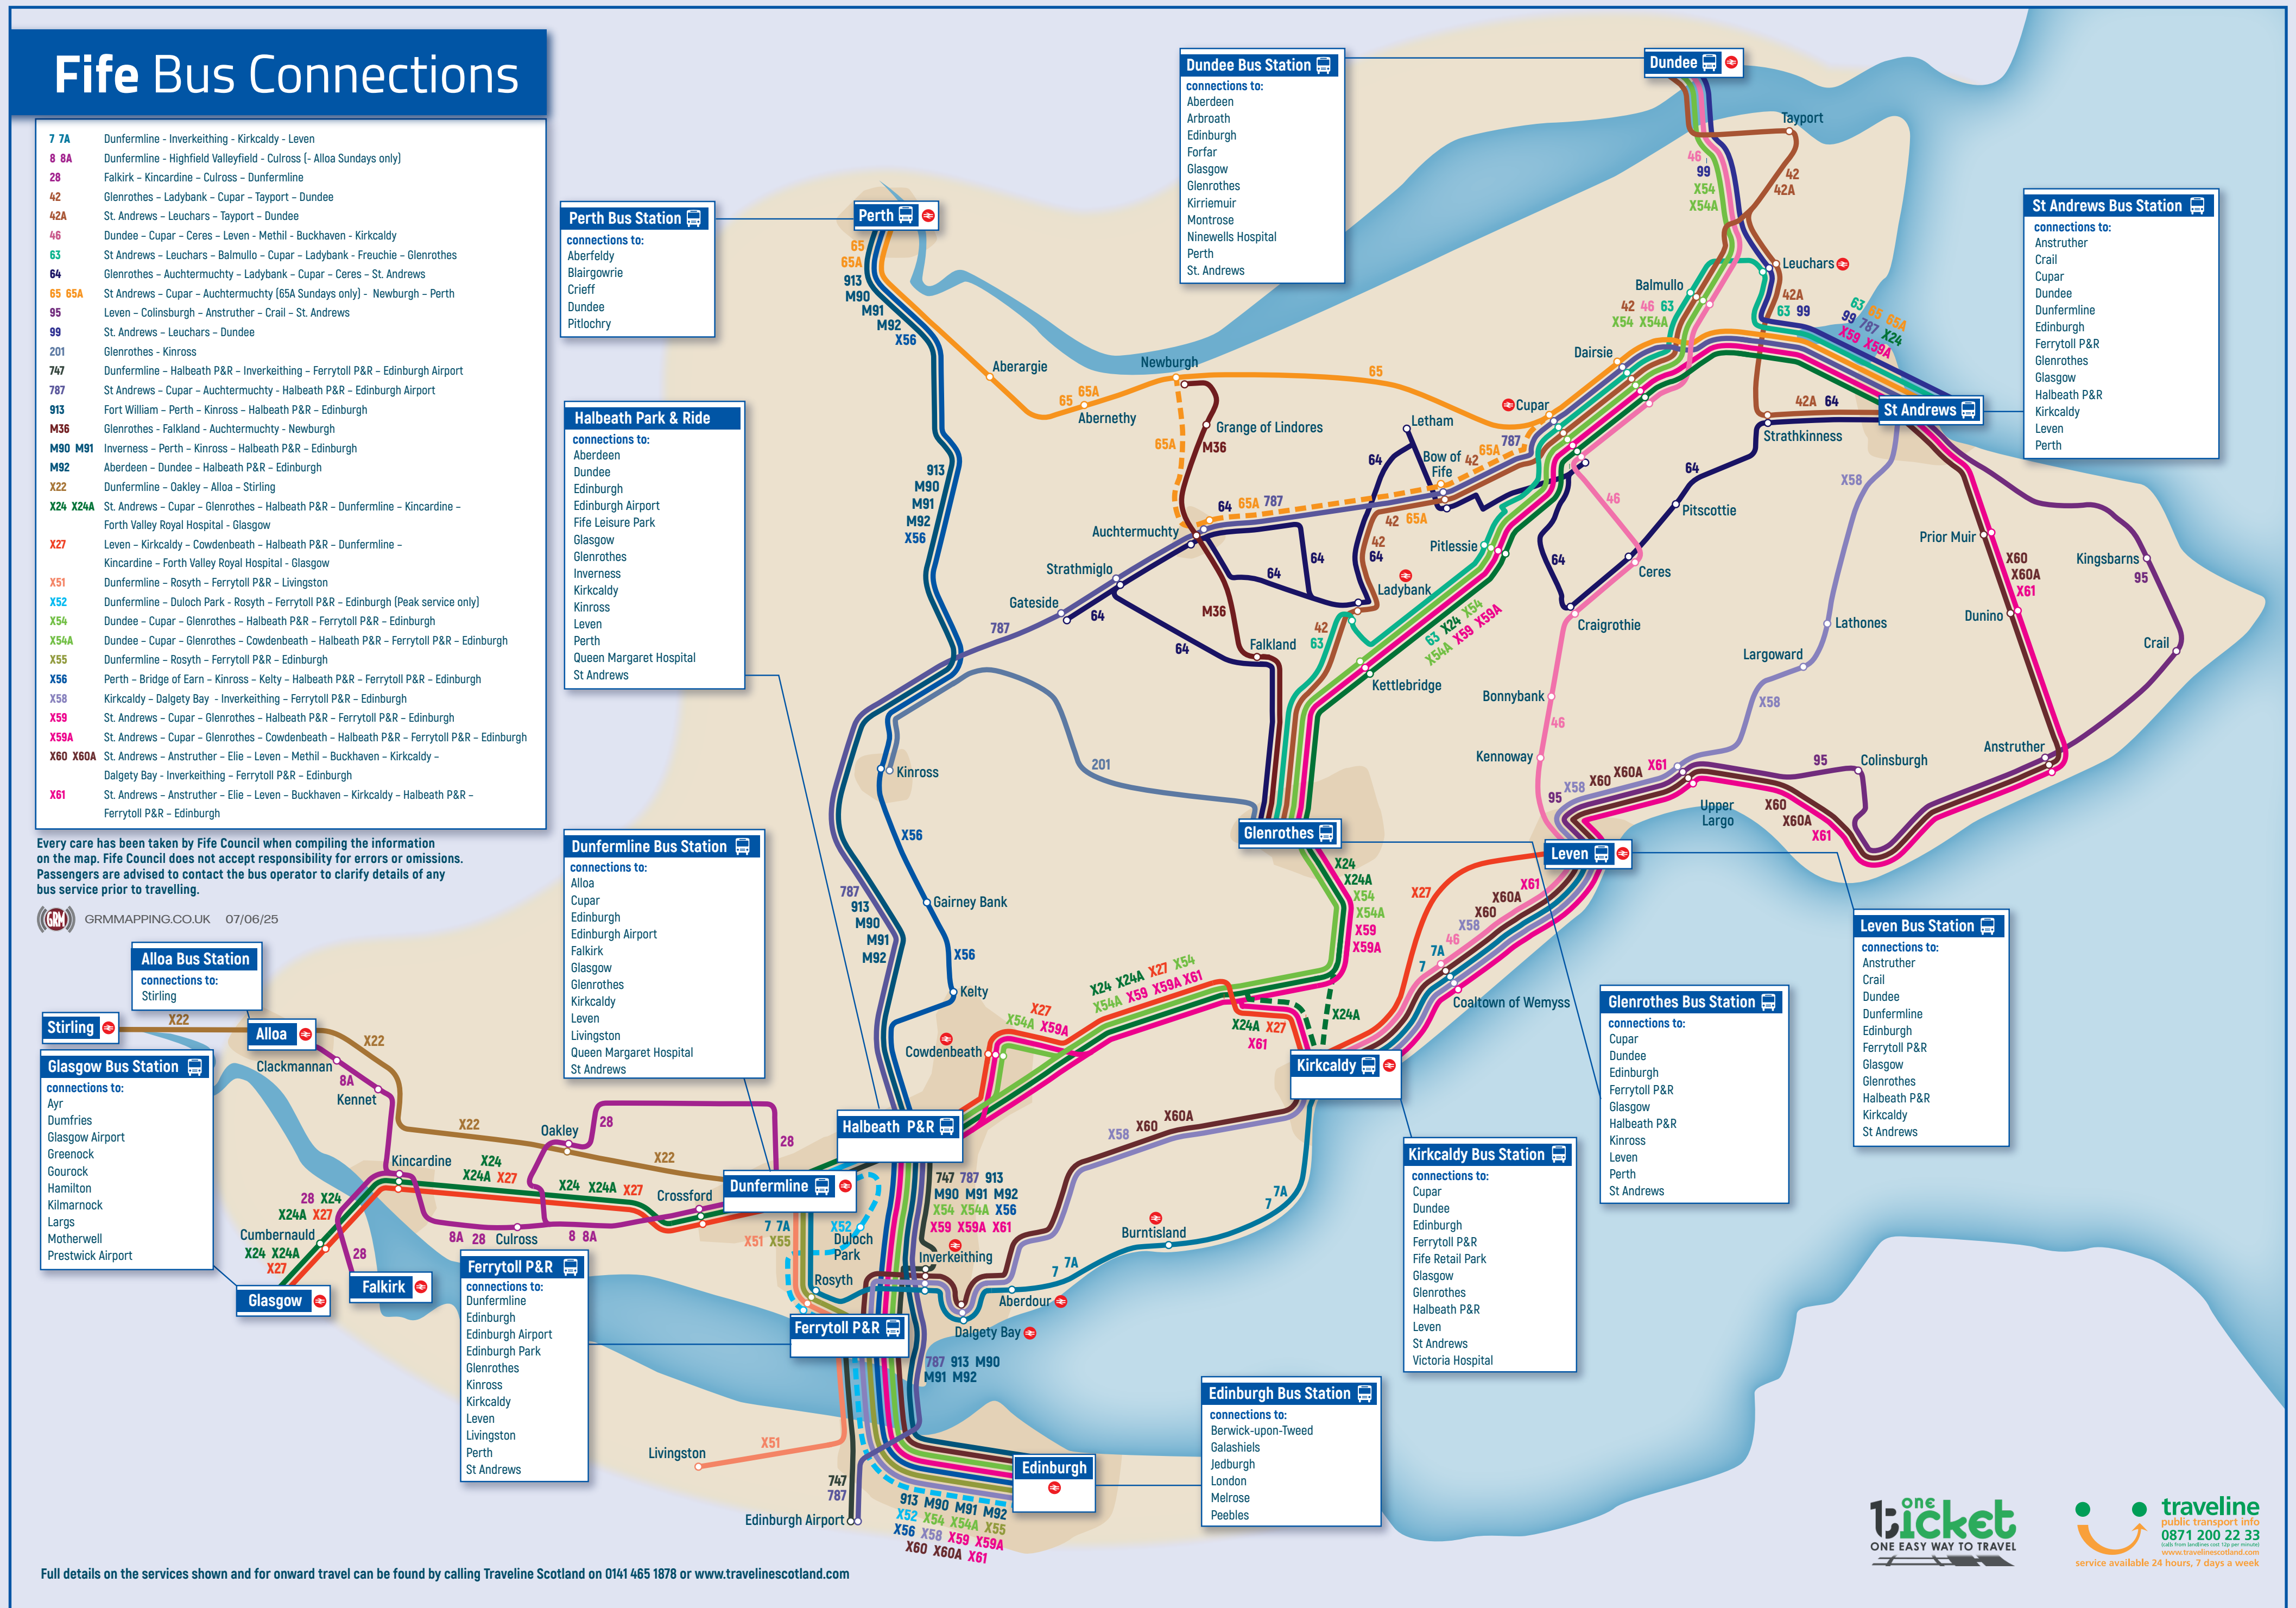

Buses from Kirkcaldy

from 5th May 2025

Fife Council Interactive travel website

Take the stress out of your journey in Fife and beyond by visiting our simple to use interactive website. Find the best route to your destination from your closest bus stop to your intended destination

please visit us at <http://www.cartogold.co.uk/fife/map.html>

Every care has been taken by Fife Council when compiling the information on this publication. Fife Council does not accept responsibility for errors or omissions. Passengers are advised to contact the bus operator to clarify details of any bus service prior to travelling.

Thank you for helping keep your bus station safe and clean

traveline
public transport info
0871 200 22 33
Calls cost 12p per minute plus your phone company's access charge
www.traveline.info