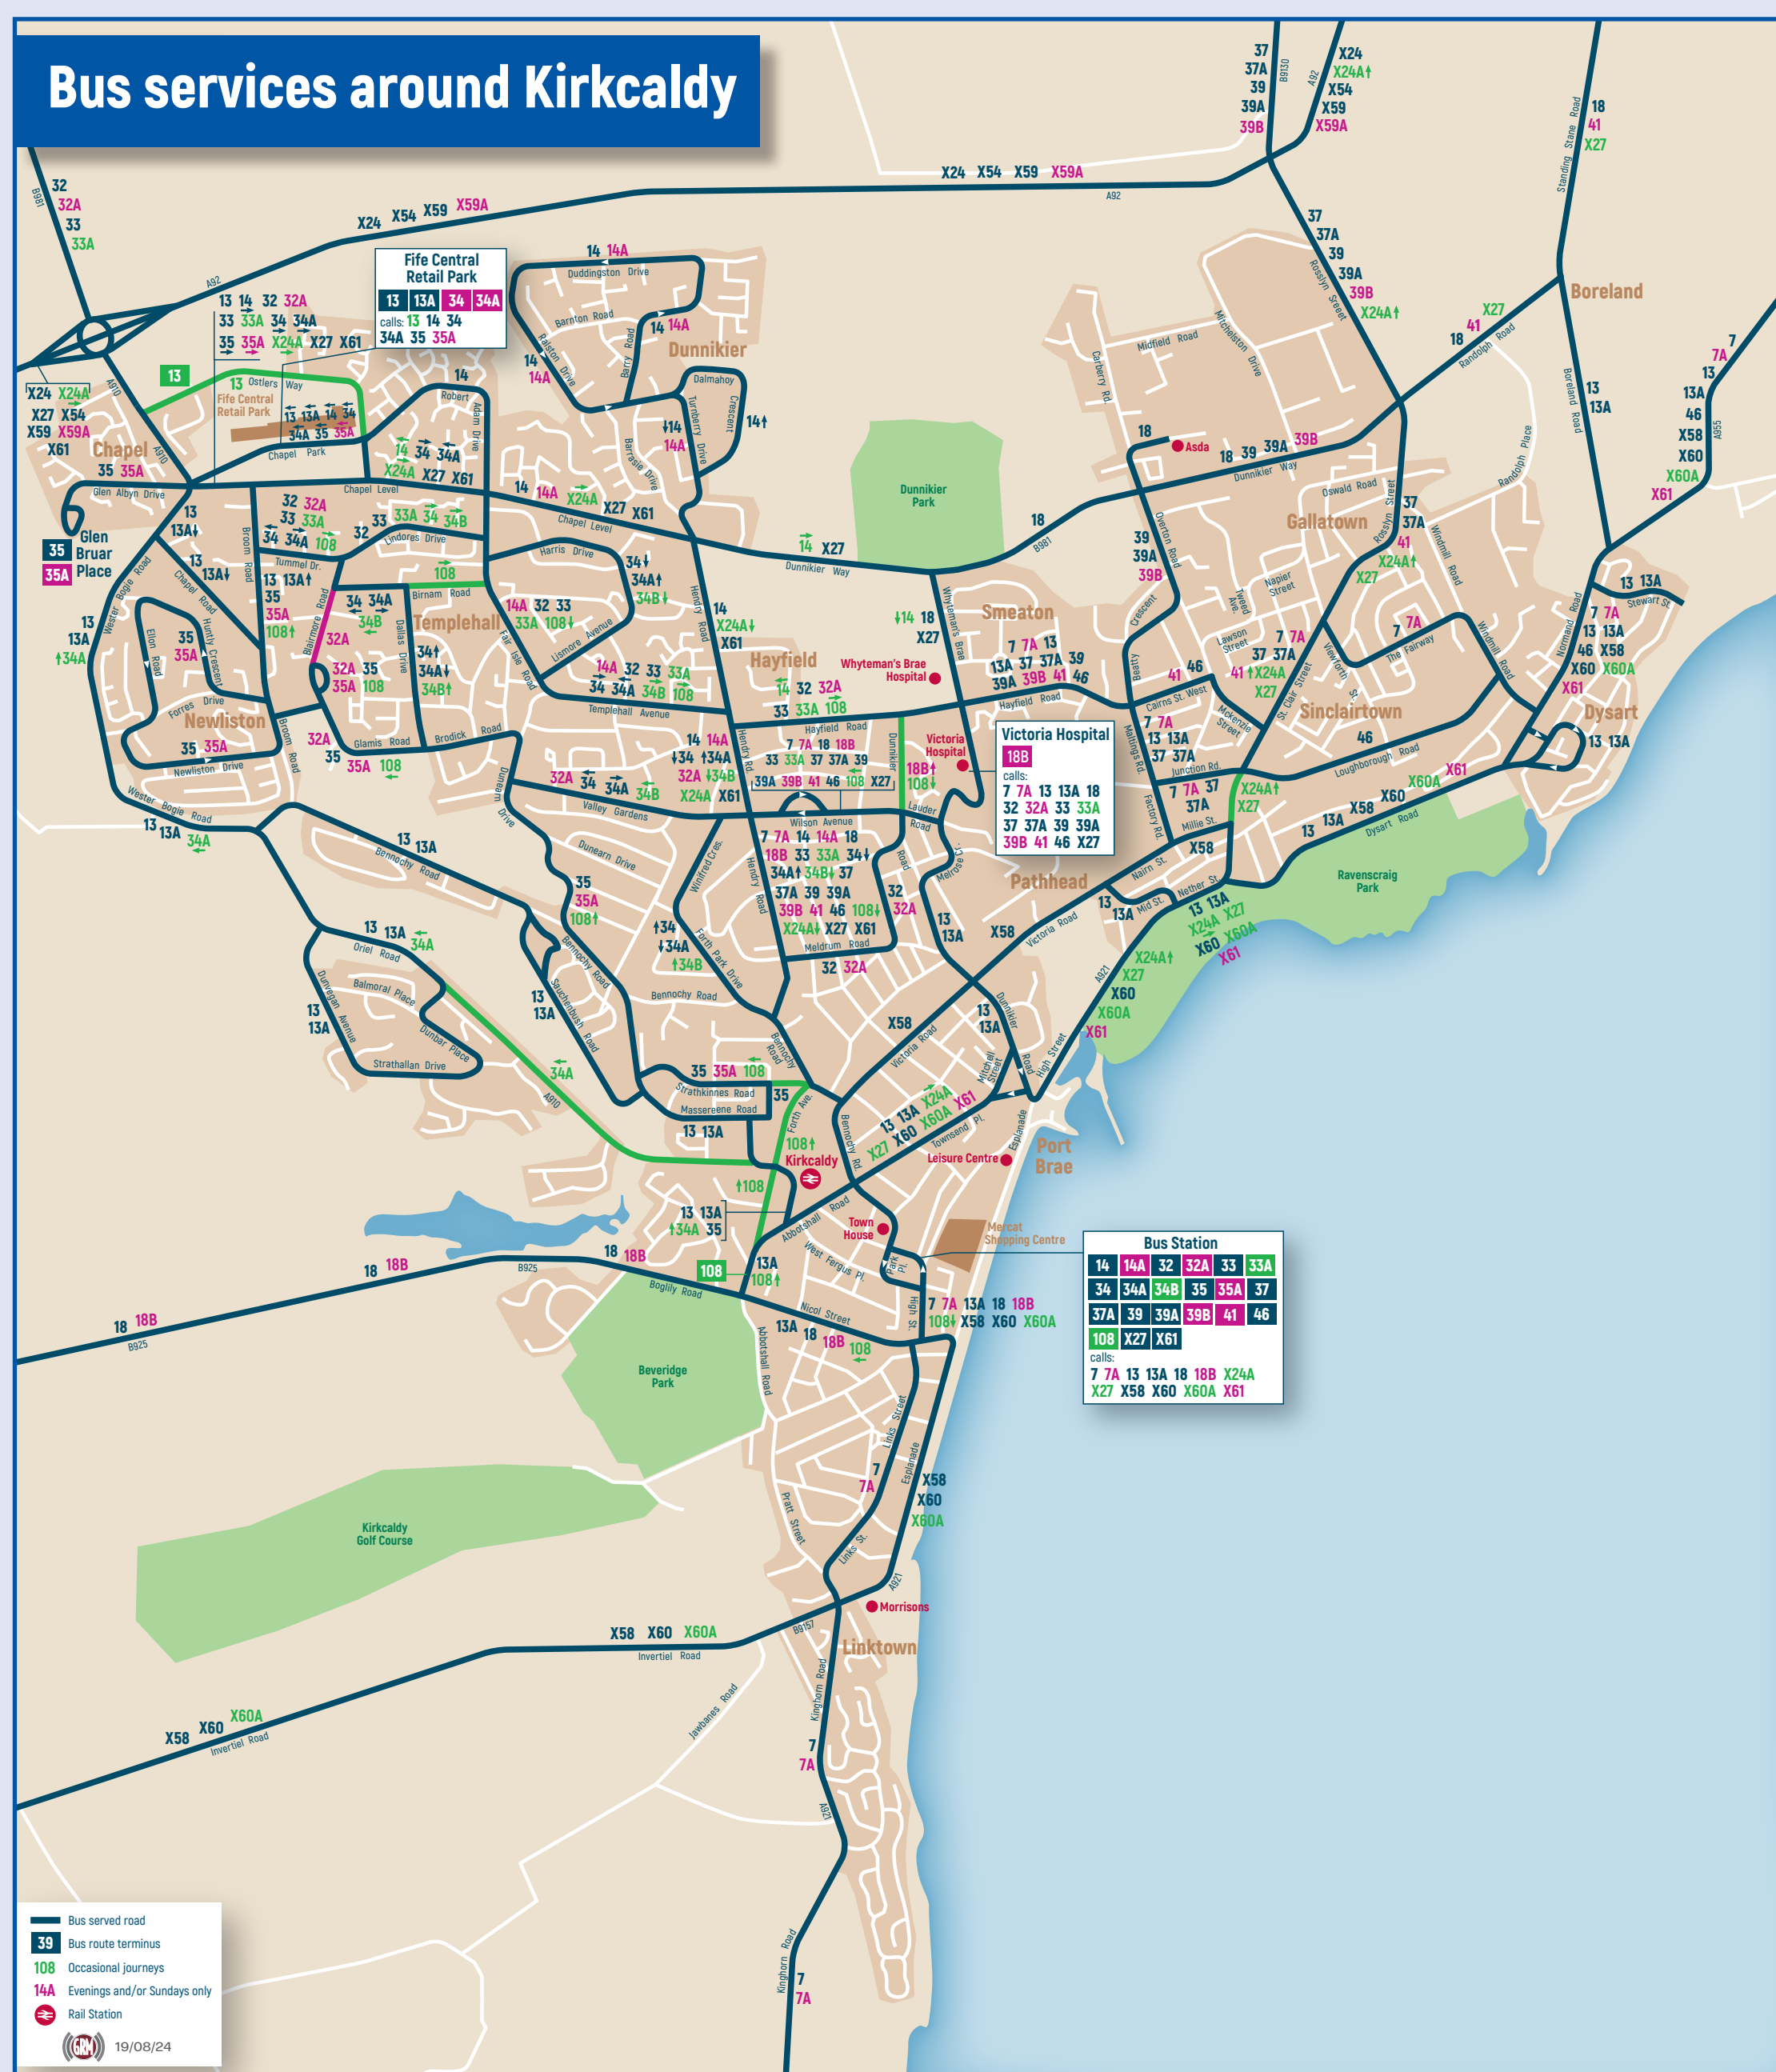

Buses from Kirkcaldy

from 5th May 2025

Fife Council Interactive travel website

Take the stress out of your journey in Fife and beyond by visiting our simple to use interactive website. Find the best route to your destination from your closest bus stop to your intended destination

please visit us at <http://www.cartogold.co.uk/fife/map.html>

Every care has been taken by Fife Council when compiling the information on this publication. Fife Council does not accept responsibility for errors or omissions. Passengers are advised to contact the bus operator to clarify details of any bus service prior to travelling.

Thank you for helping keep your bus station safe and clean

traveline
public transport info
0871 200 22 33
Calls cost 12p per minute plus your phone company's access charge
www.traveline.info