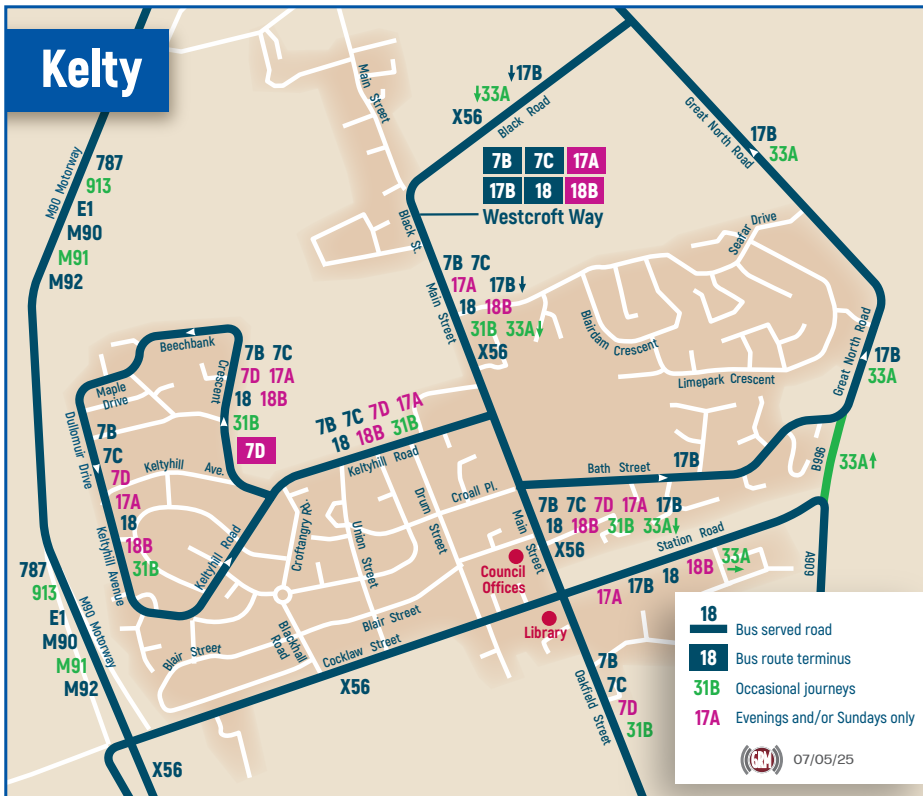

Kelty

7B	7C	17A
17B	18	18B

Westcroft Way

- 18** Bus served road
- 18** Bus route terminus
- 31B** Occasional journeys
- 17A** Evenings and/or Sundays only