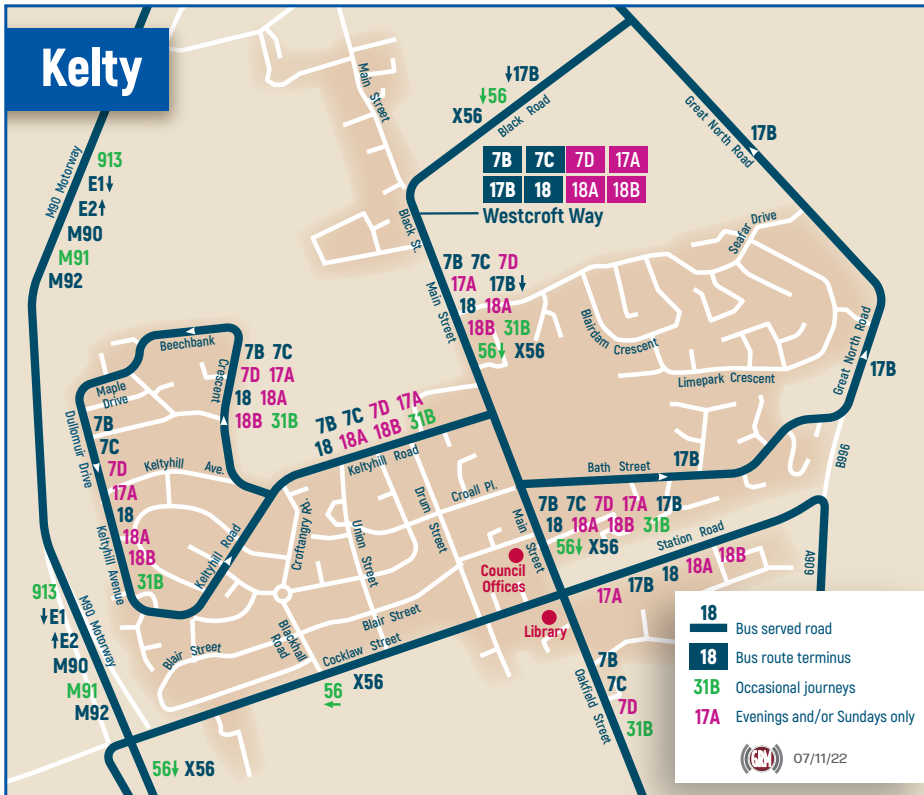

Kelty

- 18** Bus served road
- 18** Bus route terminus
- 31B** Occasional journeys
- 17A** Evenings and/or Sundays only

07/11/22