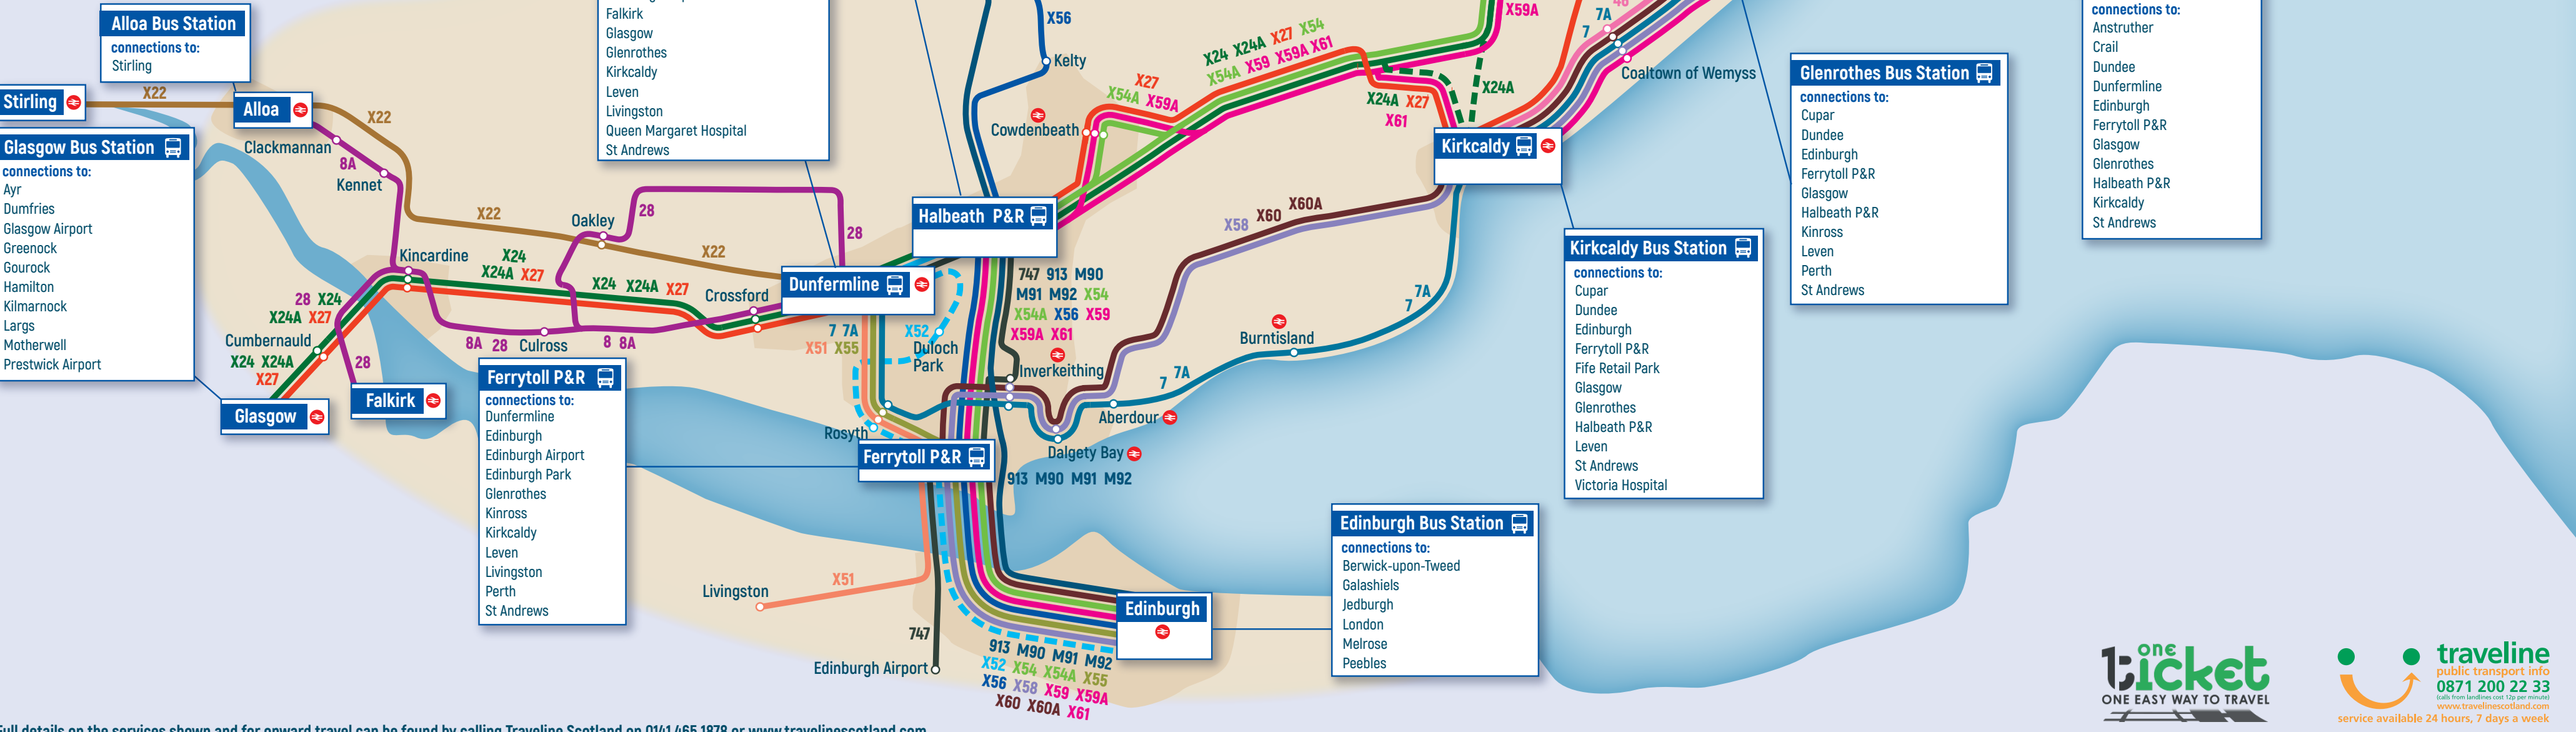

Buses from Leven

from 24 March 2025

Fife Bus Connections

GRMMAPPING.CO.UK 24/03/25

Full details on the services shown and for onward travel can be found by calling Traveline Scotland on 0141 465 1878 or www.travelinescotland.com