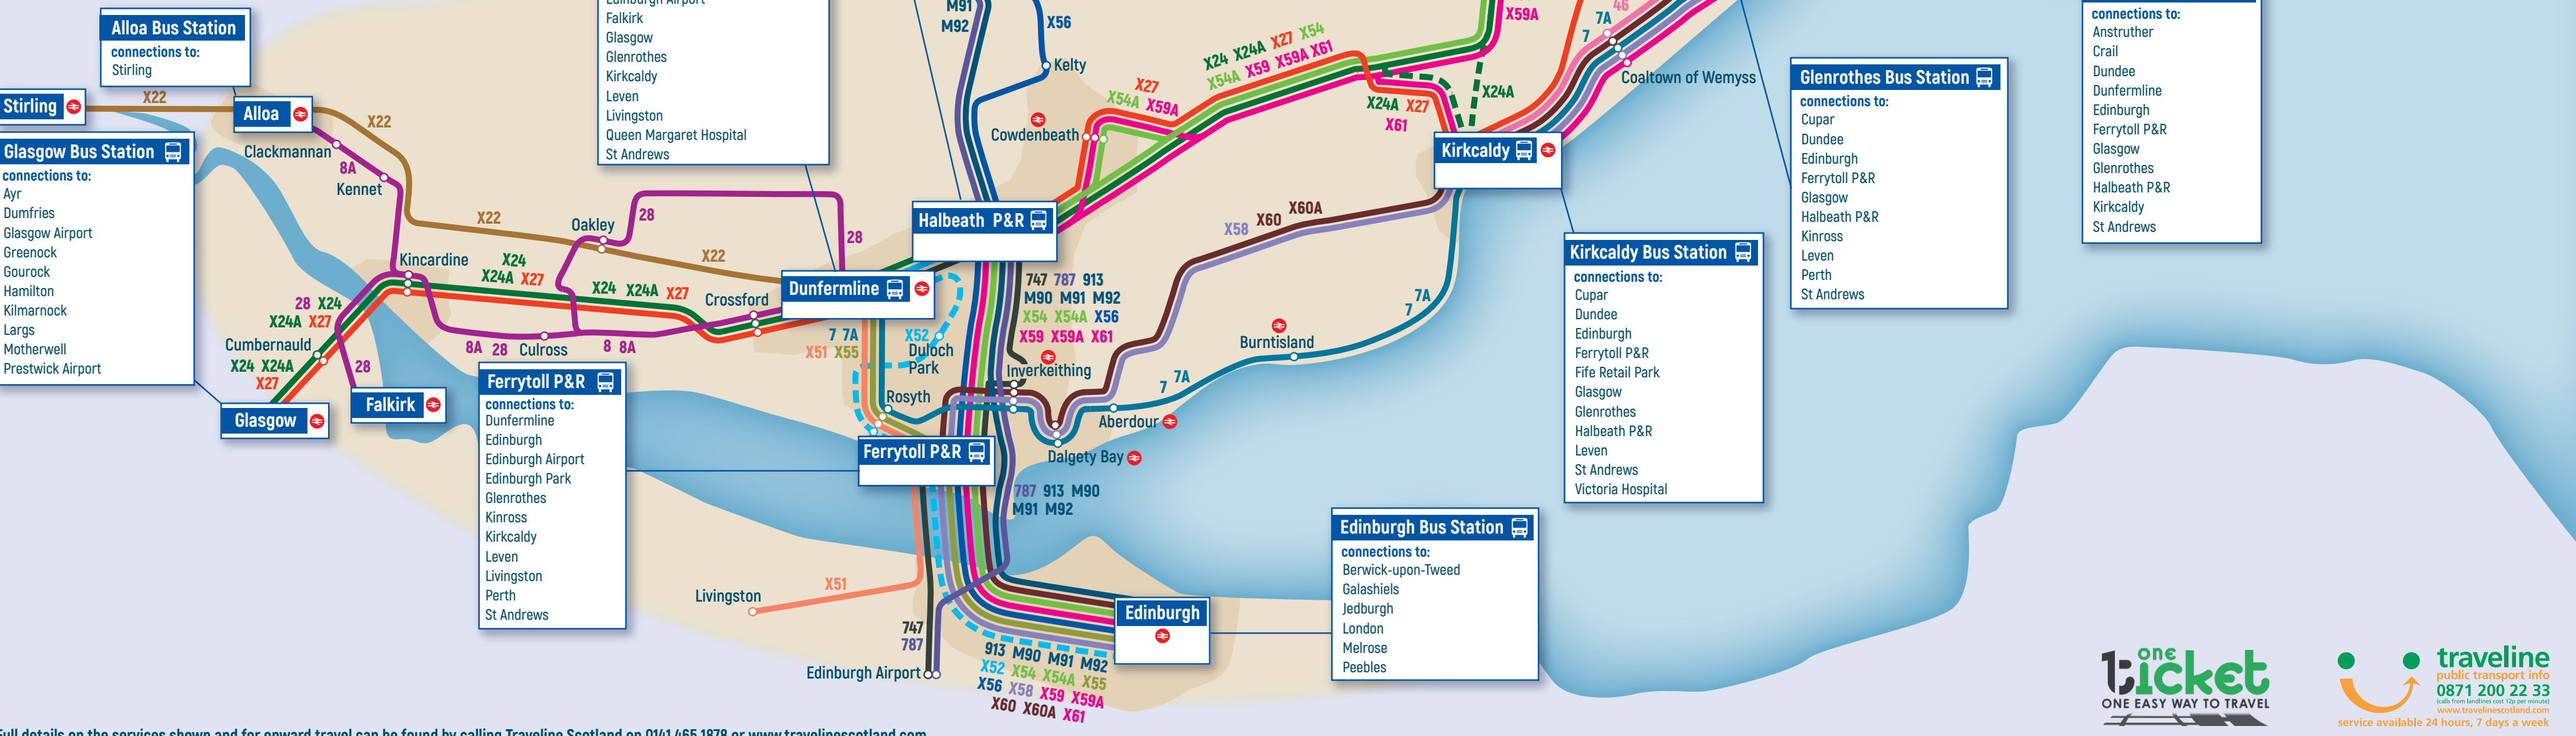

Buses from Leven

from 5th May 2025

Fife Bus Connections

GRMMAPPING.CO.UK 07/06/25