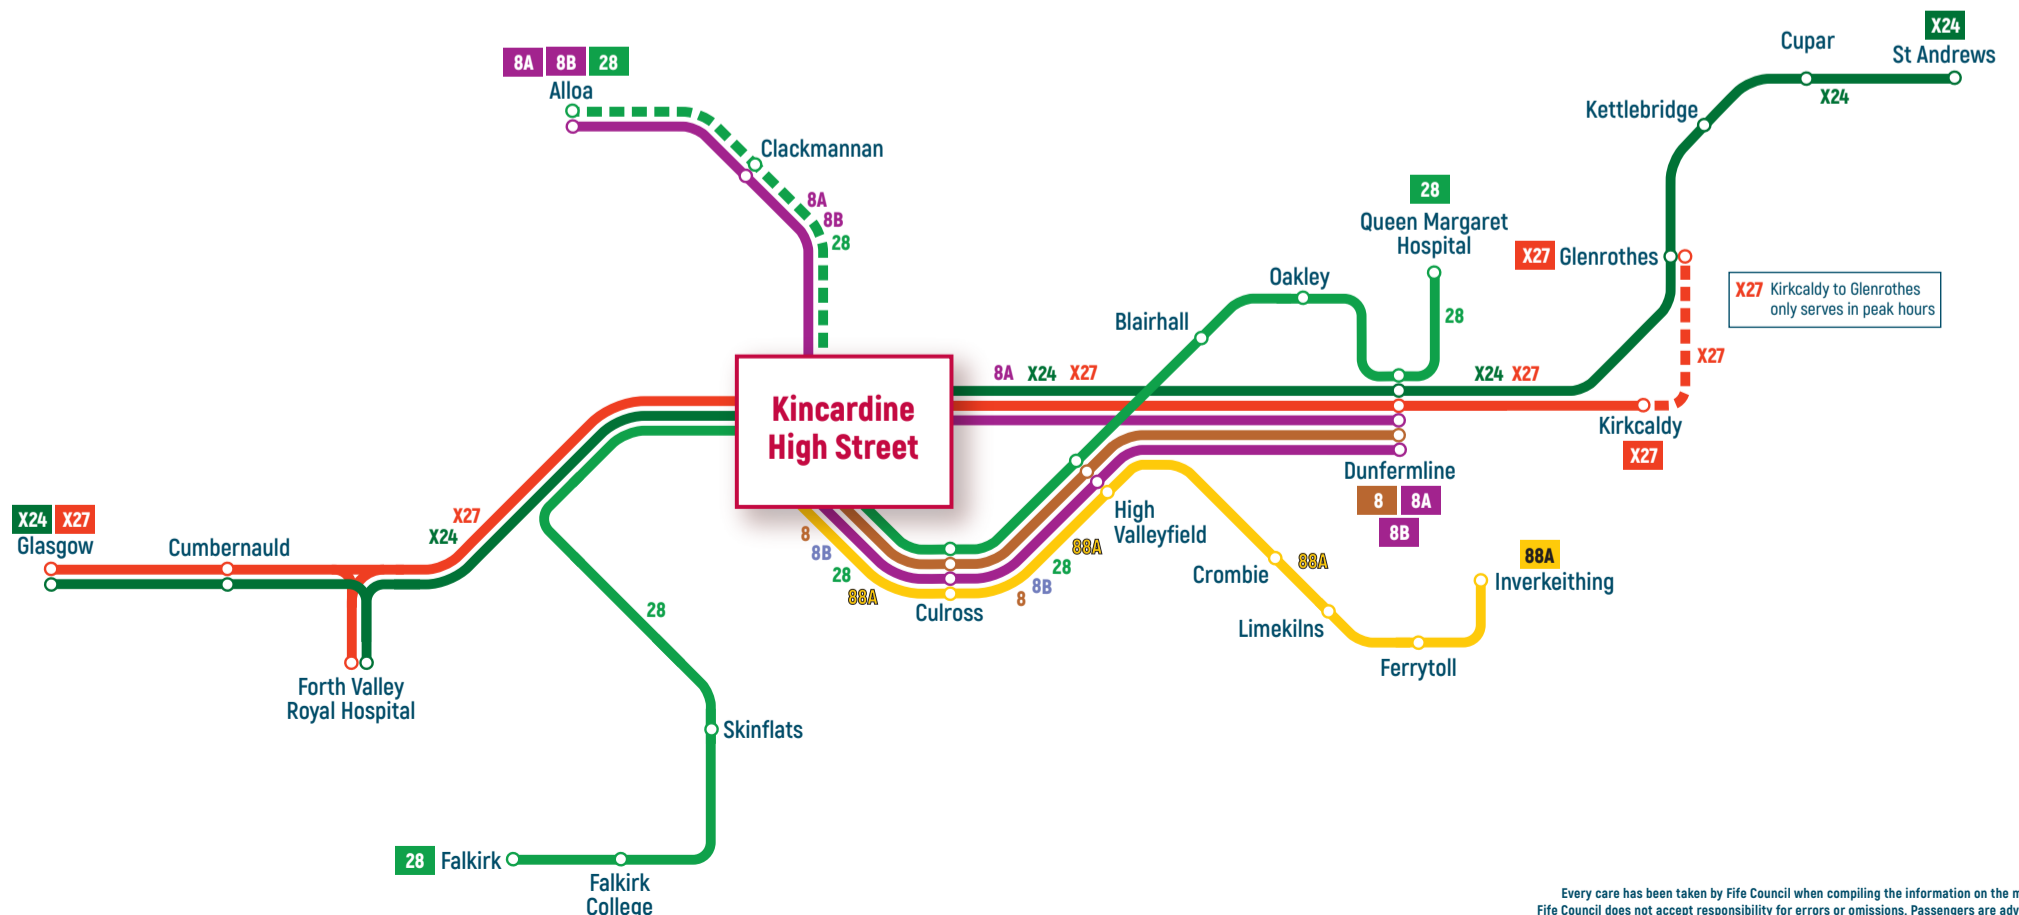

Buses from Kincardine High Street