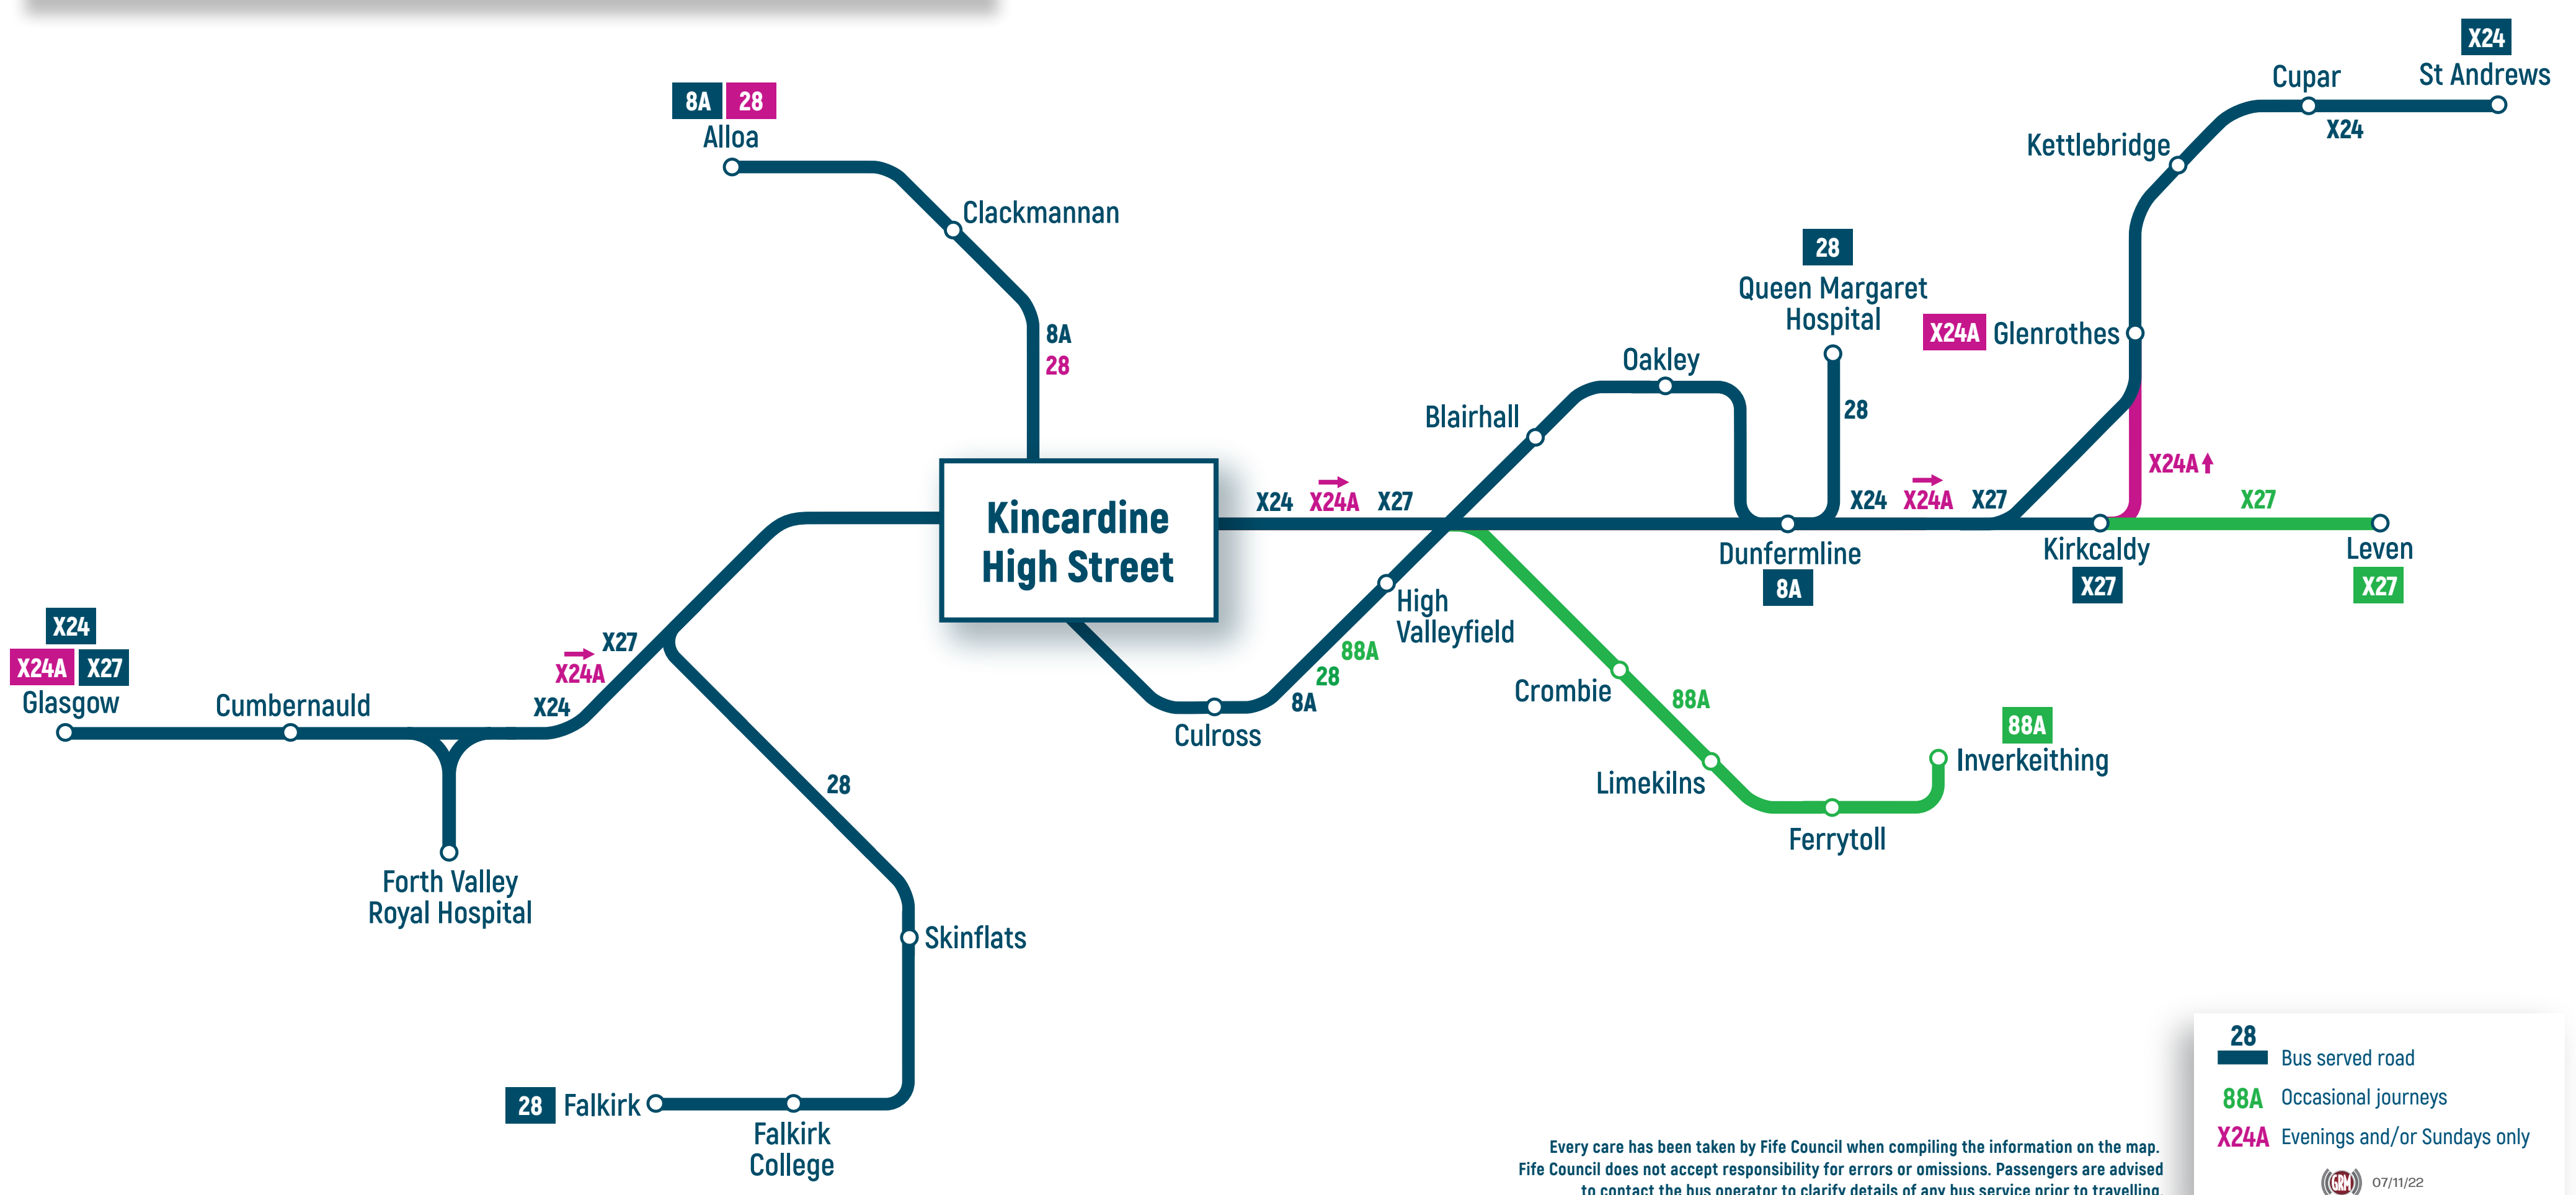

**Park for FREE at Walker Street Car Park (67 spaces) and ride on the bus from High Street**

- ✓ No hassle looking for a parking space at your destination
- ✓ No parking charges
- ✓ Relax on board
- ✓ Day, group and season tickets available - ask your driver
- ✓ Buses to Glasgow and Dunfermline every 30 mins (Mon - Sat, daytime)
- ✓ Buses to Alloa every hour (Mon - Sat, daytime)
- ✓ Buses to Forth Valley Royal Hospital every 30 mins (Mon - Sat, daytime)

Stance A	
<b>28</b>	Clackmannan - Alloa (Evenings only)
<b>28</b>	Skinflats - Falkirk College - Falkirk
<b>X24</b>	Forth Valley Royal Hospital - Cumbernauld - Glasgow
<b>X27</b>	Forth Valley Royal Hospital - Cumbernauld - Glasgow

Stance B	
<b>8A</b>	Clackmannan - Alloa
<b>8A</b>	Culross - High Valleyfield - Dunfermline
<b>28</b>	Culross - Oakley - Dunfermline - Queen Margaret Hospital
<b>88A</b>	Culross - Crombie - Ferrytoll - Inverkeithing
<b>X24</b>	Dunfermline - Glenrothes - Cupar - St Andrews
<b>X24A</b>	Dunfermline - Kirkcaldy -Glenrothes (Evenings only)
<b>X27</b>	Dunfermline - Kirkcaldy - Leven

## Buses from Kincardine High Street

Every care has been taken by Fife Council when compiling the information on the map. Fife Council does not accept responsibility for errors or omissions. Passengers are advised to contact the bus operator to clarify details of any bus service prior to travelling.