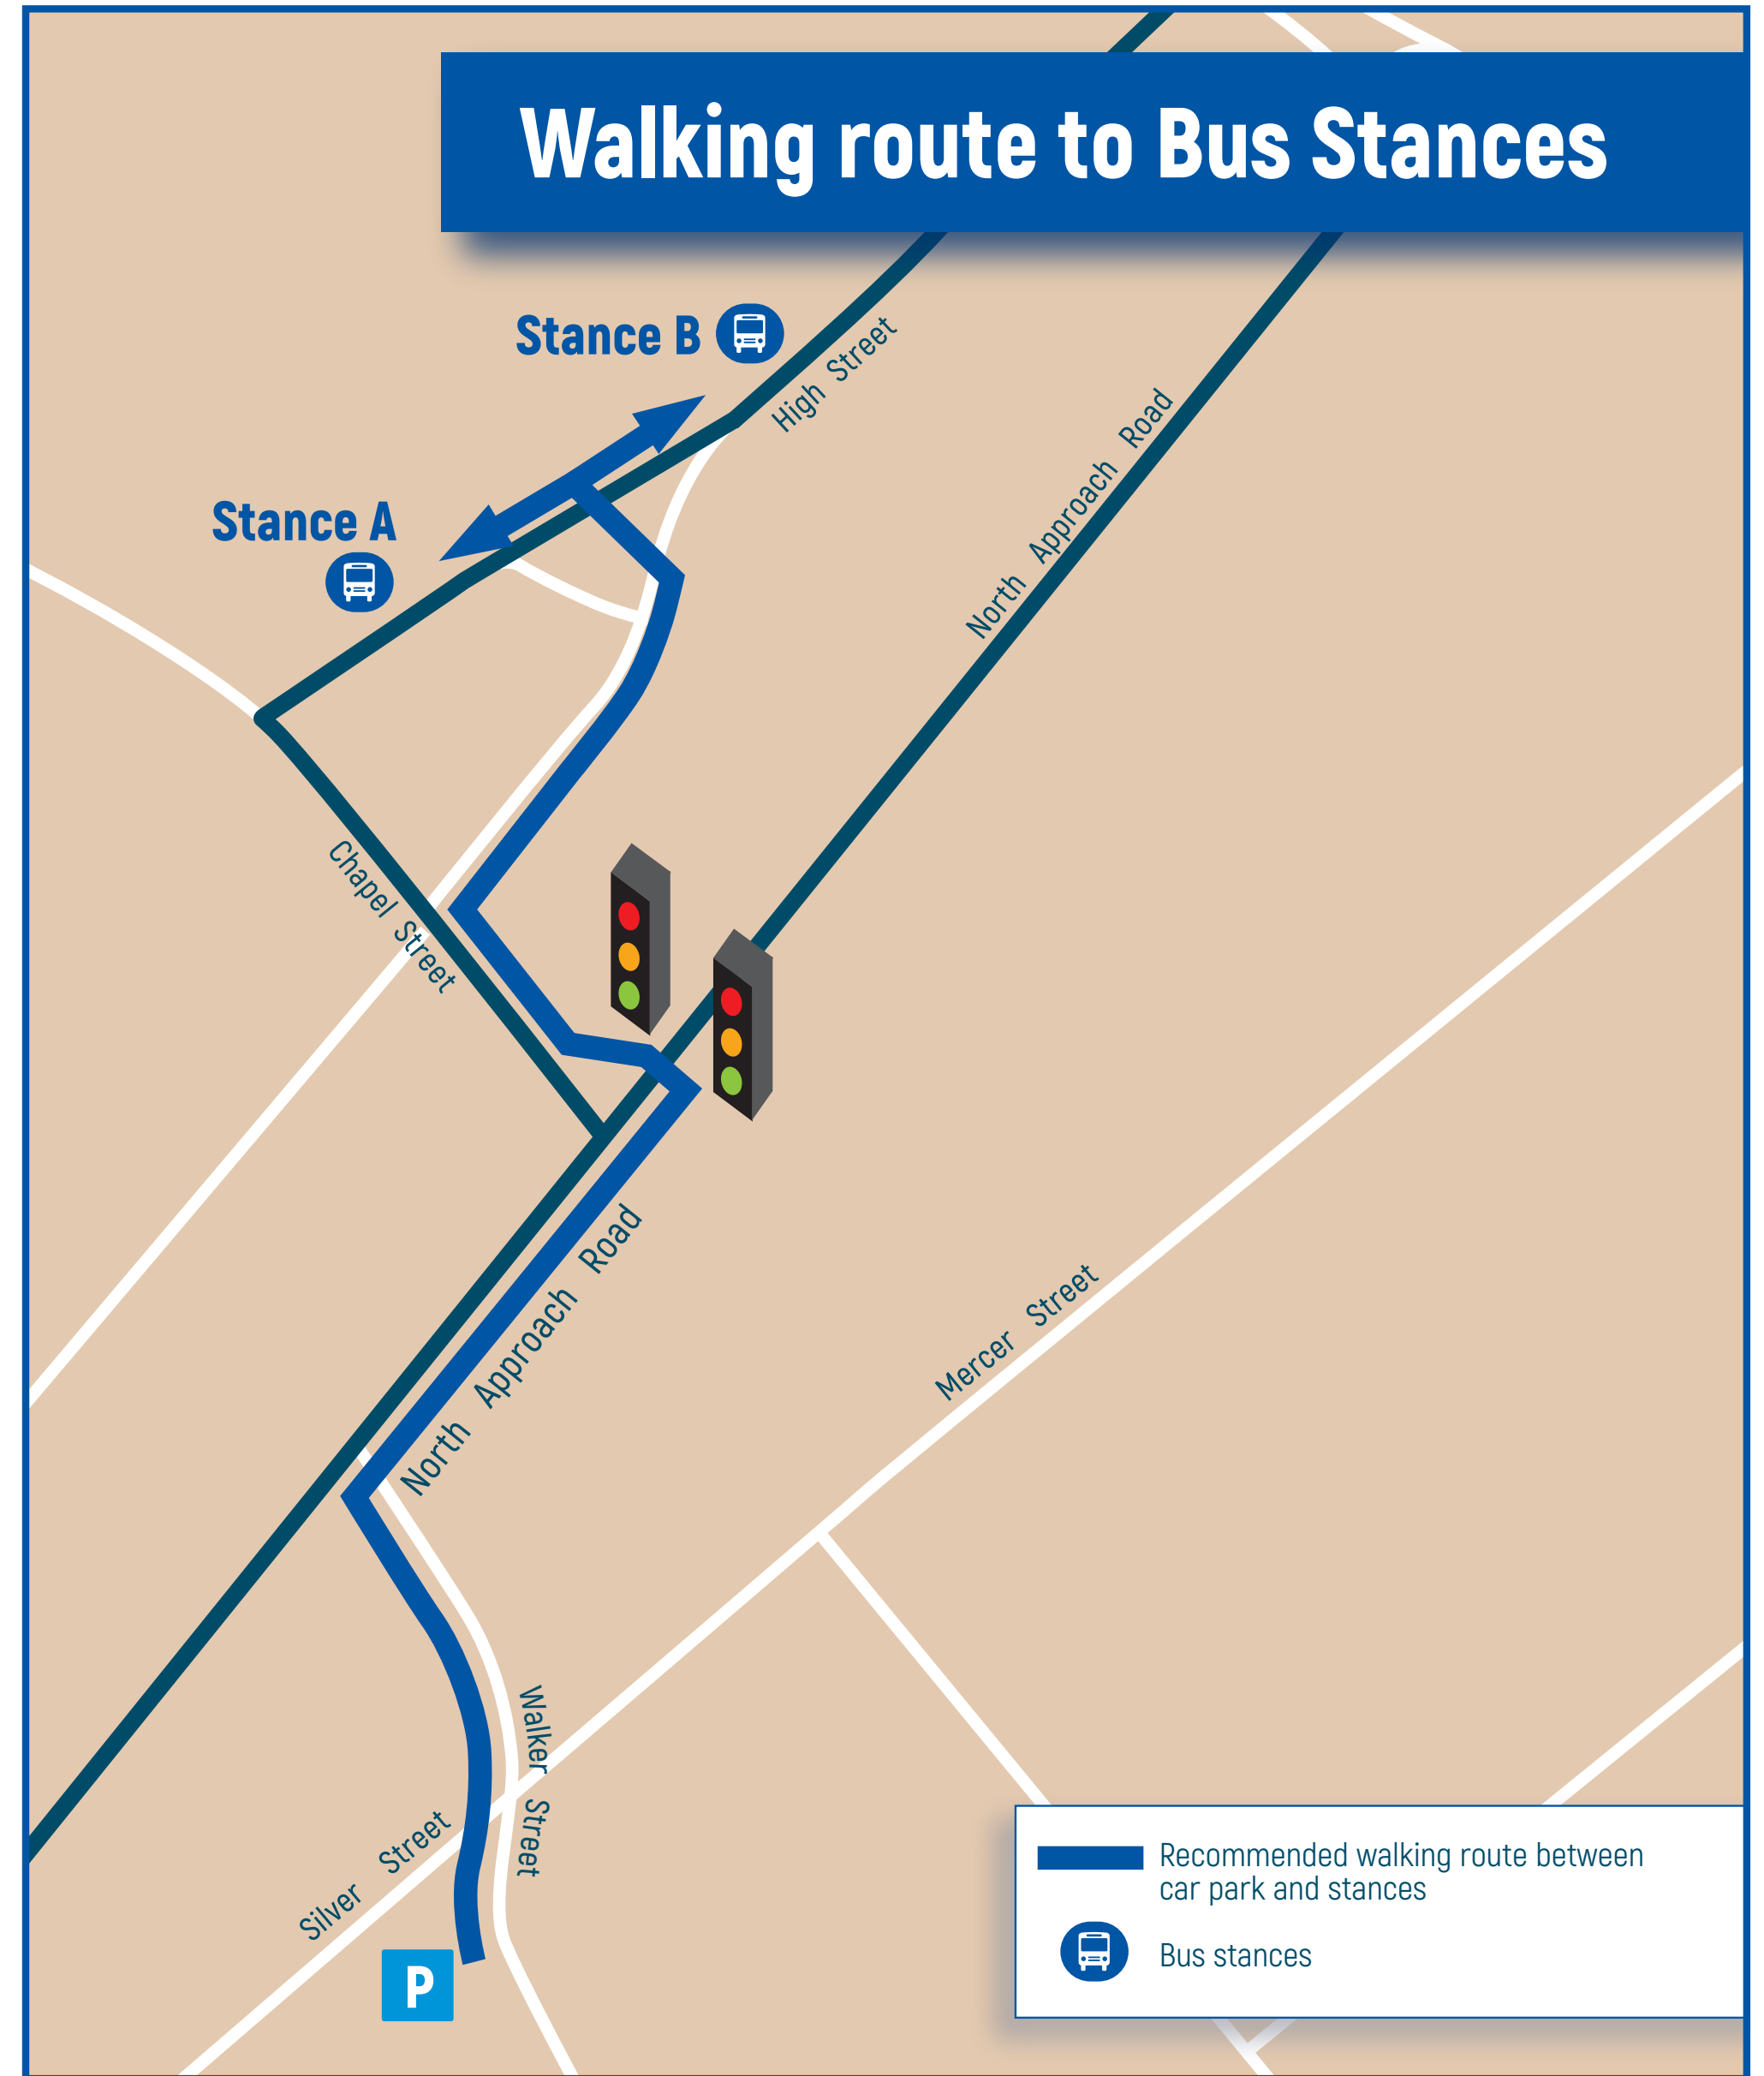

Park for FREE at Walker Street Car Park (67 spaces) and ride on the bus from High Street

- ✓ No hassle looking for a parking space at your destination
- ✓ No parking charges
- ✓ Relax on board
- ✓ Day, group and season tickets available - ask your driver
- ✓ Buses to Glasgow and Dunfermline every 30 mins (Mon - Sat, daytime)
- ✓ Buses to Alloa every hour (Mon - Sat, daytime)
- ✓ Buses to Forth Valley Royal Hospital every 30 mins (Mon - Sat, daytime)

Stance A

- 28** Clackmannan - Alloa (Evenings only)
- 28** Skinflats - Falkirk College - Falkirk
- X24** Forth Valley Royal Hospital - Cumbernauld - Glasgow
- X27** Forth Valley Royal Hospital - Cumbernauld - Glasgow

Stance B

- 8A** Clackmannan - Alloa
- 8A** Culross - High Valleyfield - Dunfermline
- 28** Culross - Oakley - Dunfermline - Queen Margaret Hospital
- 88A** Culross - Crombie - Ferrytoll - Inverkeithing
- X24** Dunfermline - Glenrothes - Cupar - St Andrews
- X24A** Dunfermline - Kirkcaldy -Glenrothes (Evenings only)
- X27** Dunfermline - Kirkcaldy - Leven

Buses from Kincardine High Street