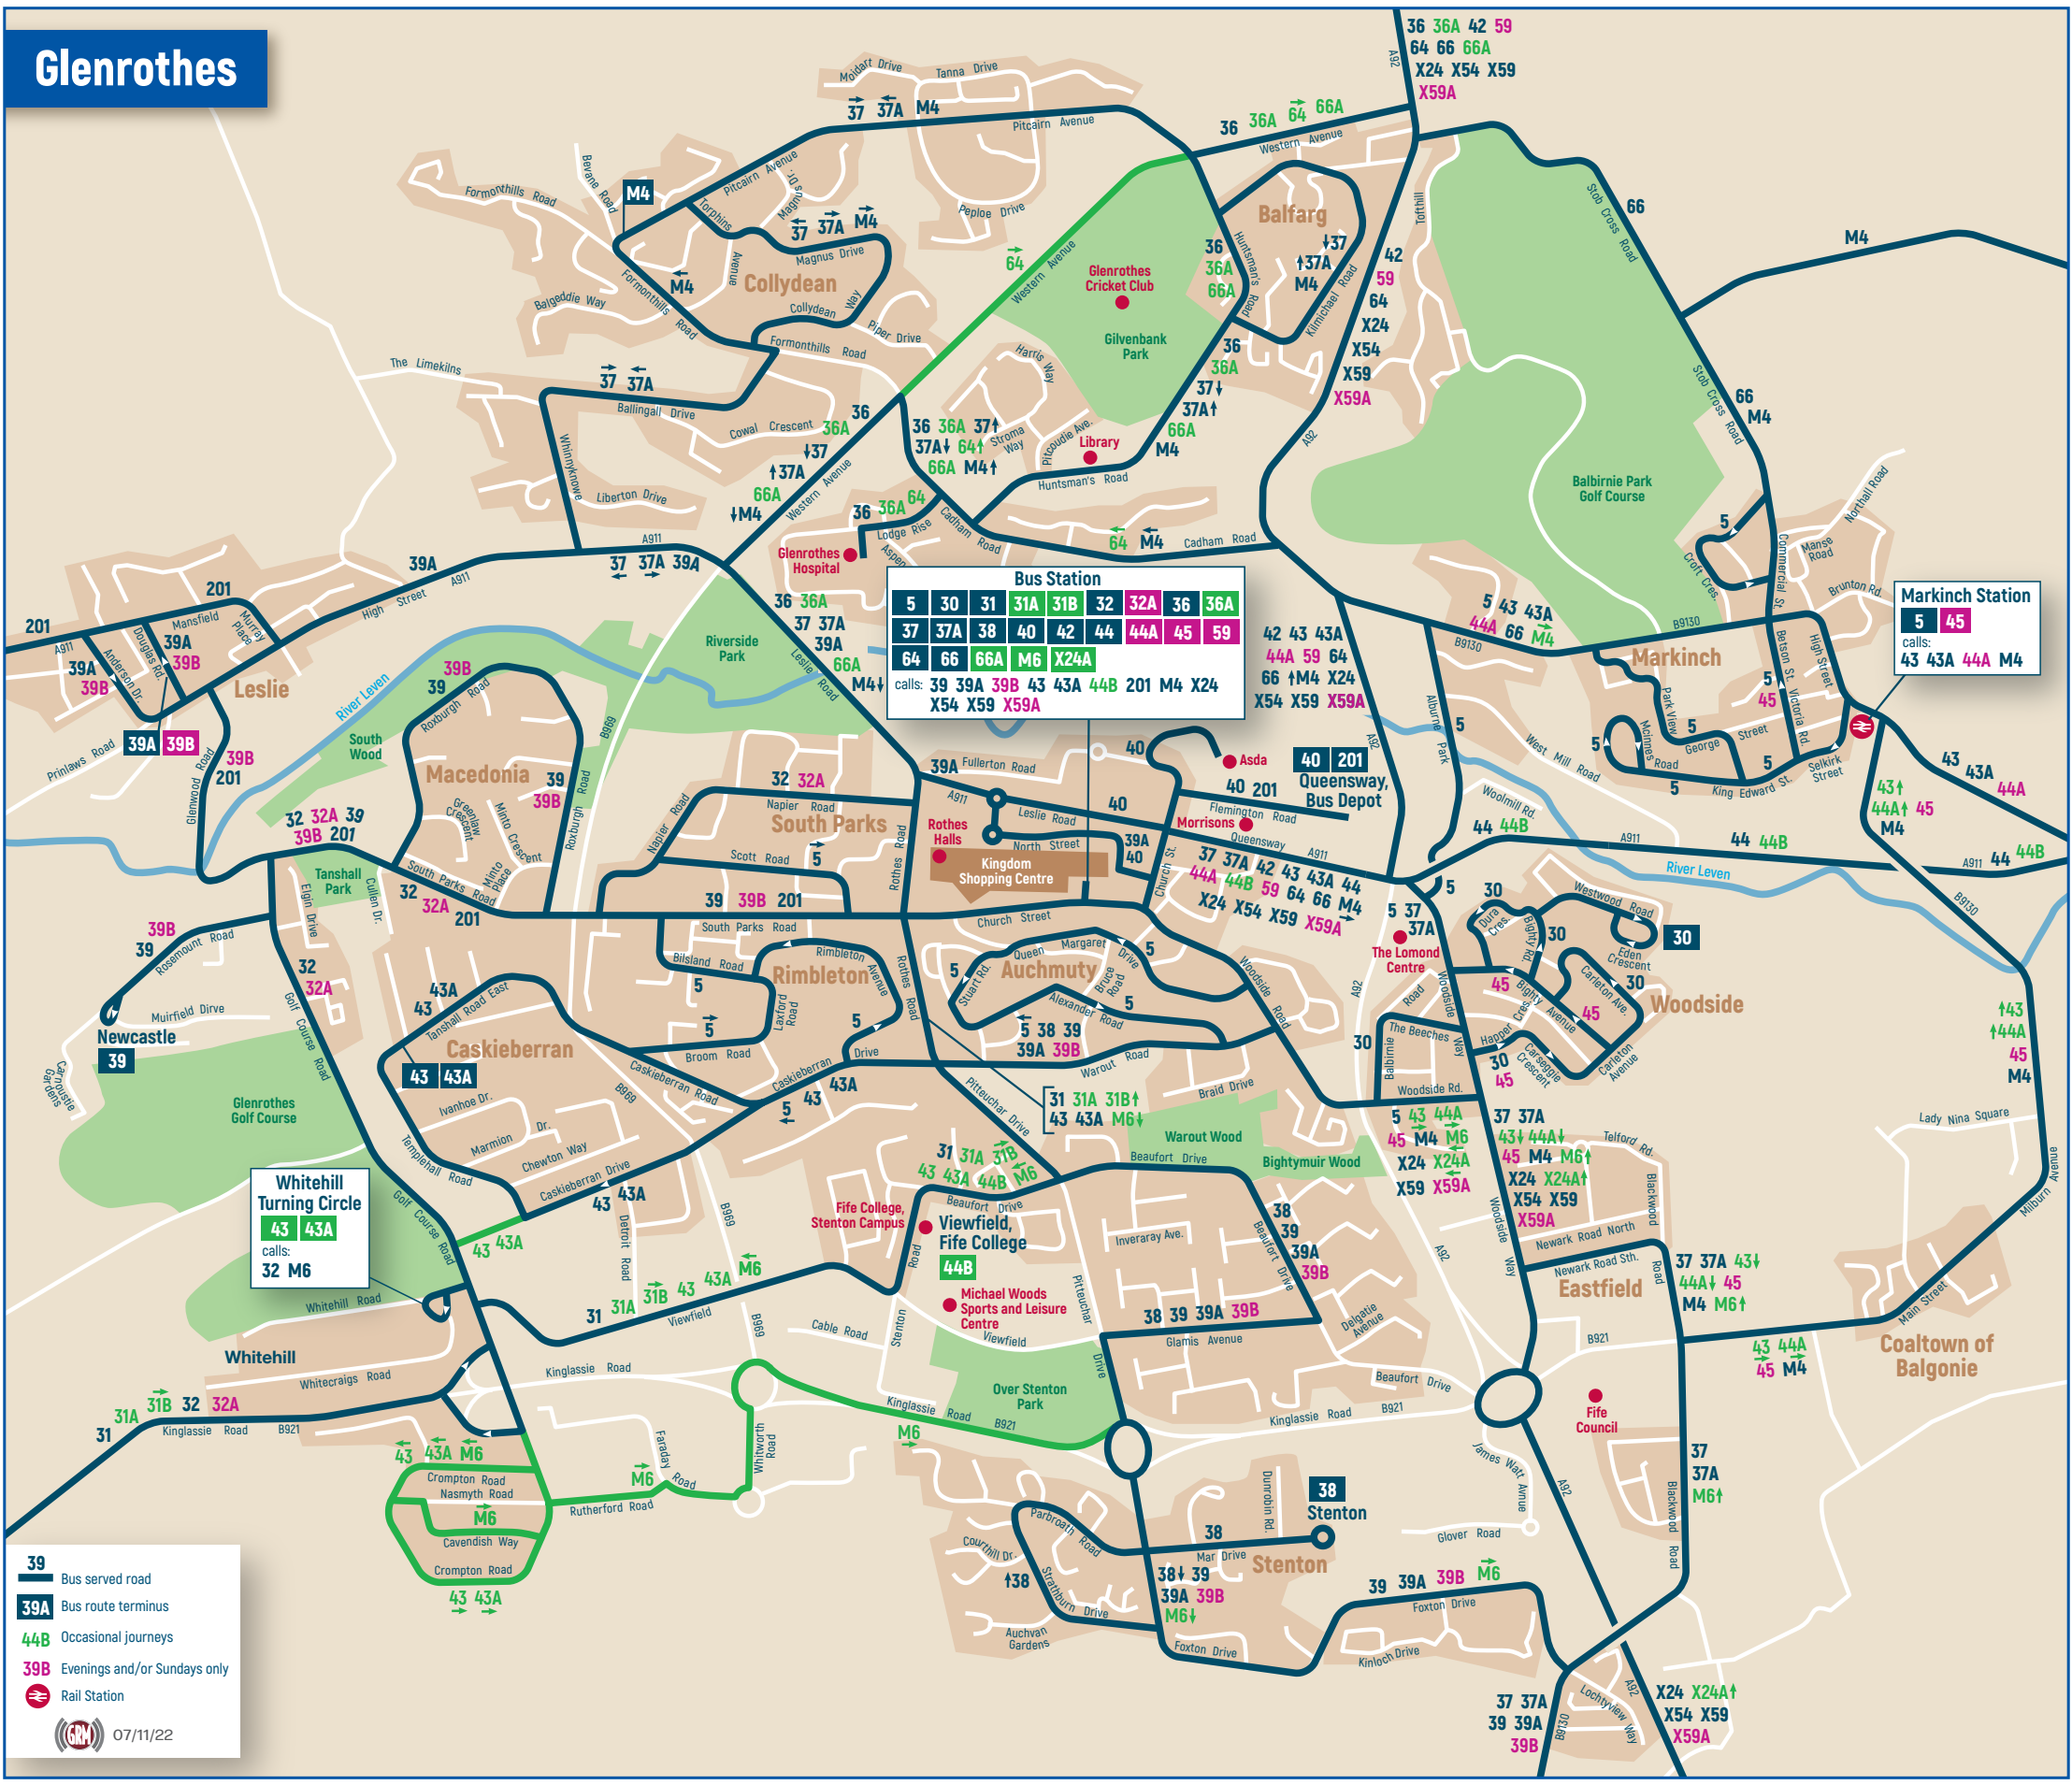

Glenrothes

Bus Station									
5	30	31	31A	31B	32	32A	36	36A	
37	37A	38	40	42	44	44A	45	59	
64	66	66A	M6	X24A					
calls: 39 39A 39B 43 43A 44B 201 M4 X24 X54 X59 X59A									

Whitehill Turning Circle
 43 43A
 calls: 32 M6

Markinch Station
 5 45
 calls: 43 43A 44A M4

- 39** Bus served road
 - 39A** Bus route terminus
 - 44B** Occasional journeys
 - 39B** Evenings and/or Sundays only
 - Rail Station
- 07/11/22