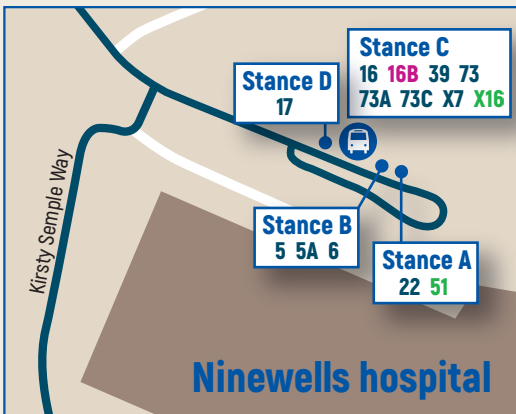

MW - Moffat & Williamson

SC - Stagecoach XD - Xplora Dundee

See timetables for details of each service. These can be found at www.travelfife.com or www.travelinescotland.com

- 42 Bus served road
- 42 Bus route terminus
- 51 Occasional jnys
- 92 Evenings and/or Sundays only

Ninewells hospital
Connecting bus services from Dundee city centre
Xplora Dundee **5 5A 6 17 22**
Stagecoach **16 16B 39 73 73A 73C X7 X16**
M&W **51**

Dundee city centre

41	41A	41B	42	42A	46
77	77B	92	99	X54