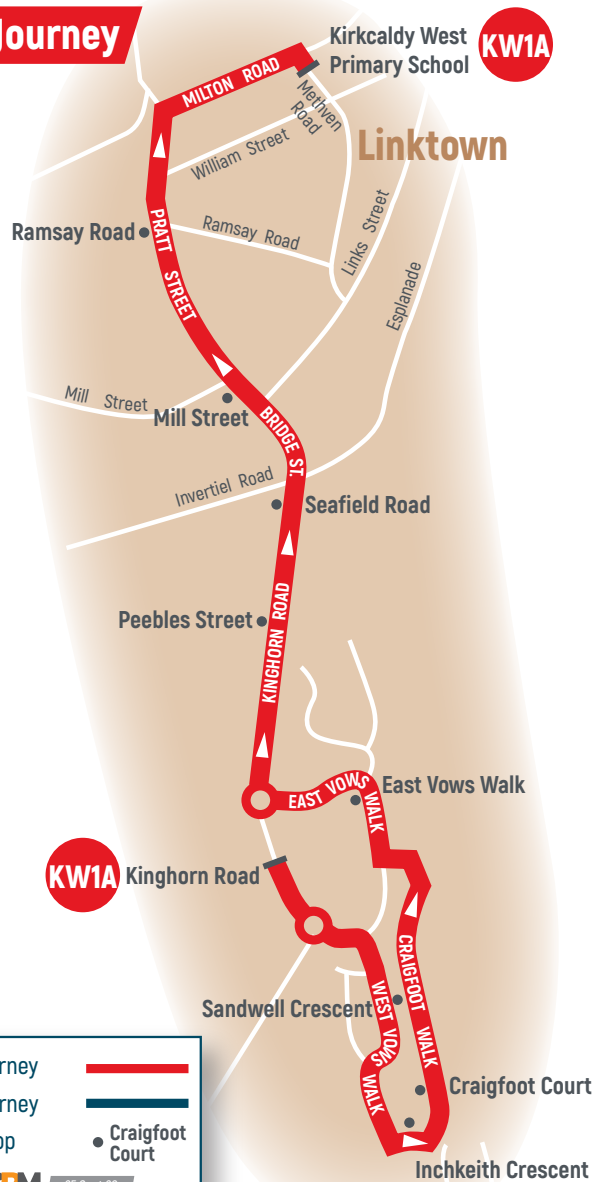

### KW1A Kirkcaldy-West Primary School

**Mondays to Fridays** (from 17 August 2020)

Operated by Stagecoach (01383 660880)

service no.KW1A

	notes	Sch
Kirkcaldy, Kinghorn Road		0837
Kirkcaldy, Inchkeith Crescent		0841
Kirkcaldy, East Vows Walk		0845
Invertiel, Seafield Road		0848
Kirkcaldy West Primary School,		0855

**Explanation of notes:**

Sch this journey runs on schooldays only

For full route and stopping details, visit Travel Fife at [www.cartogold.co.uk/fife/map.html](http://www.cartogold.co.uk/fife/map.html)

### KW1A West Primary School-Kirkcaldy

**Mondays to Fridays** (from 17 August 2020)

Operated by Stagecoach (01383 660880)

service no.KW1A

	notes	Sch
Kirkcaldy, West Primary School		1510
Kirkcaldy, Kinghorn Road		1518
Kirkcaldy, Inchkeith Crescent		1520
Kirkcaldy, East Vows Walk		1525
Invertiel, Seafield Road		1528

#### PM Journey

AM Journey —  
 PM Journey —  
 Bus Stop ● Craigfoot Court

**CRM** 25 Sept 20