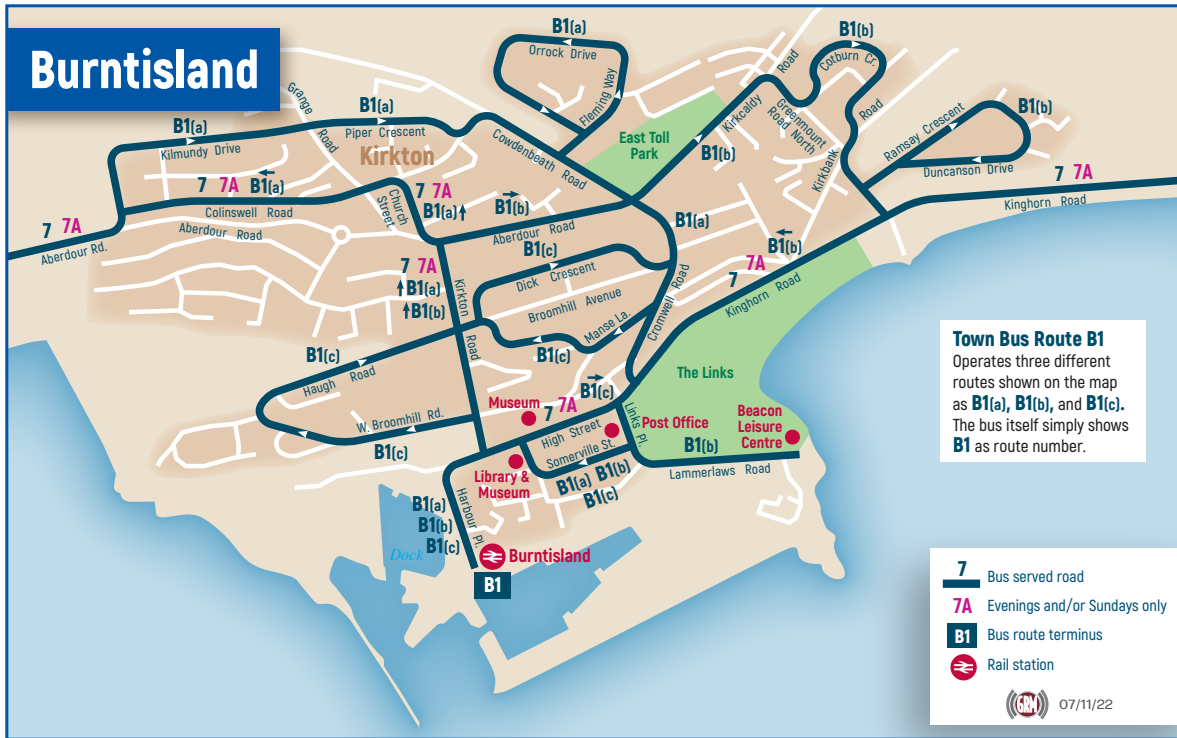

# Burntisland

**Town Bus Route B1**  
 Operates three different routes shown on the map as **B1(a)**, **B1(b)**, and **B1(c)**. The bus itself simply shows **B1** as route number.

- 7** Bus served road
  - 7A** Evenings and/or Sundays only
  - B1** Bus route terminus
  -  Rail station
-  07/11/22