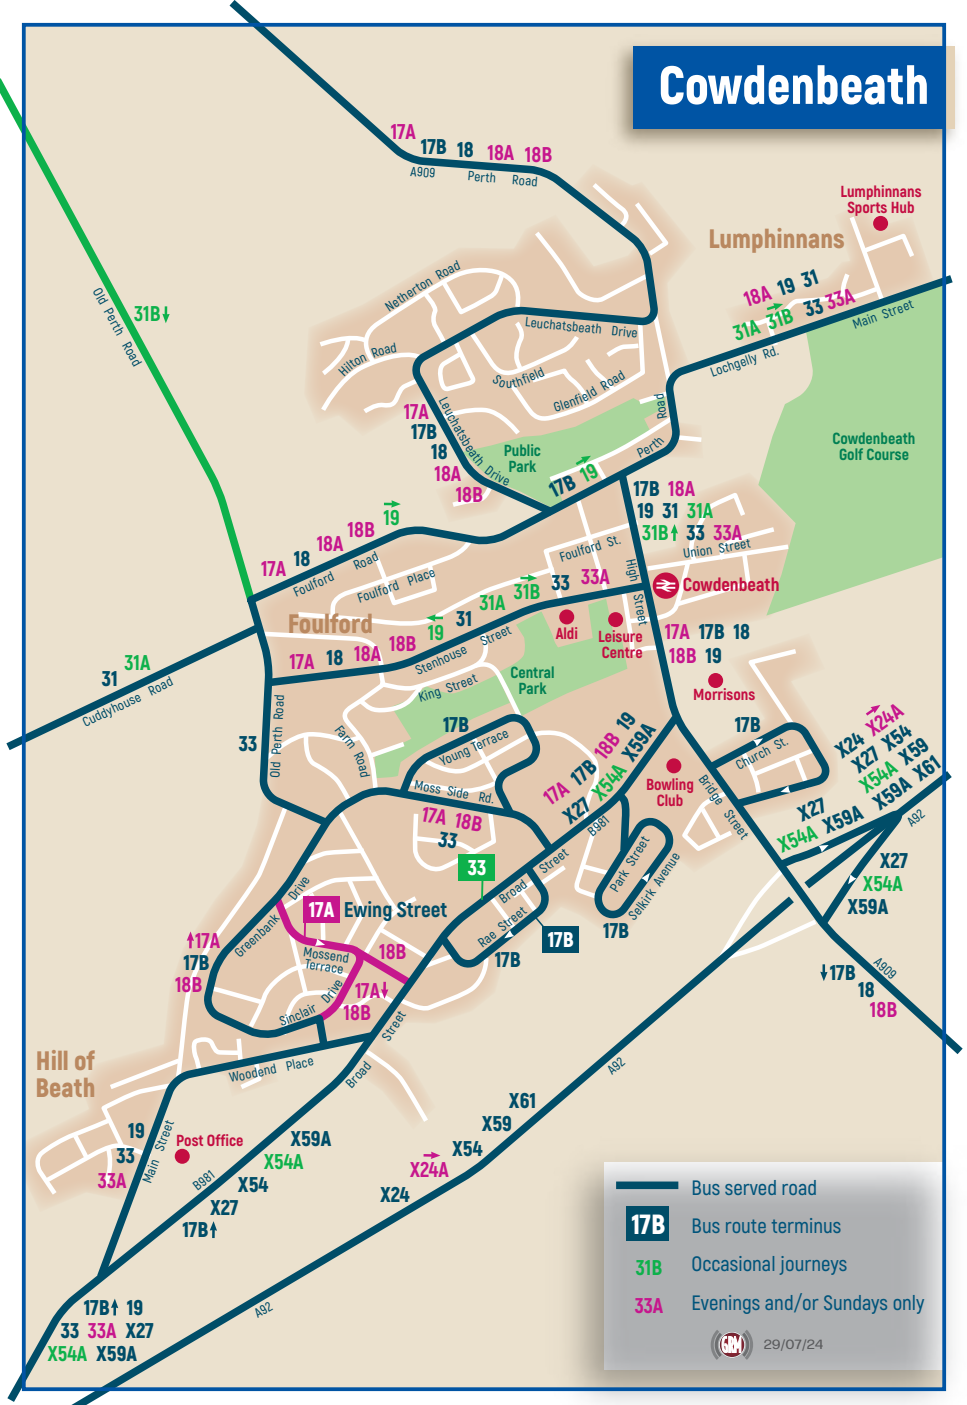

Cowdenbeath

- Bus served road
- 17B** Bus route terminus
- 31B** Occasional journeys
- 33A** Evenings and/or Sundays only