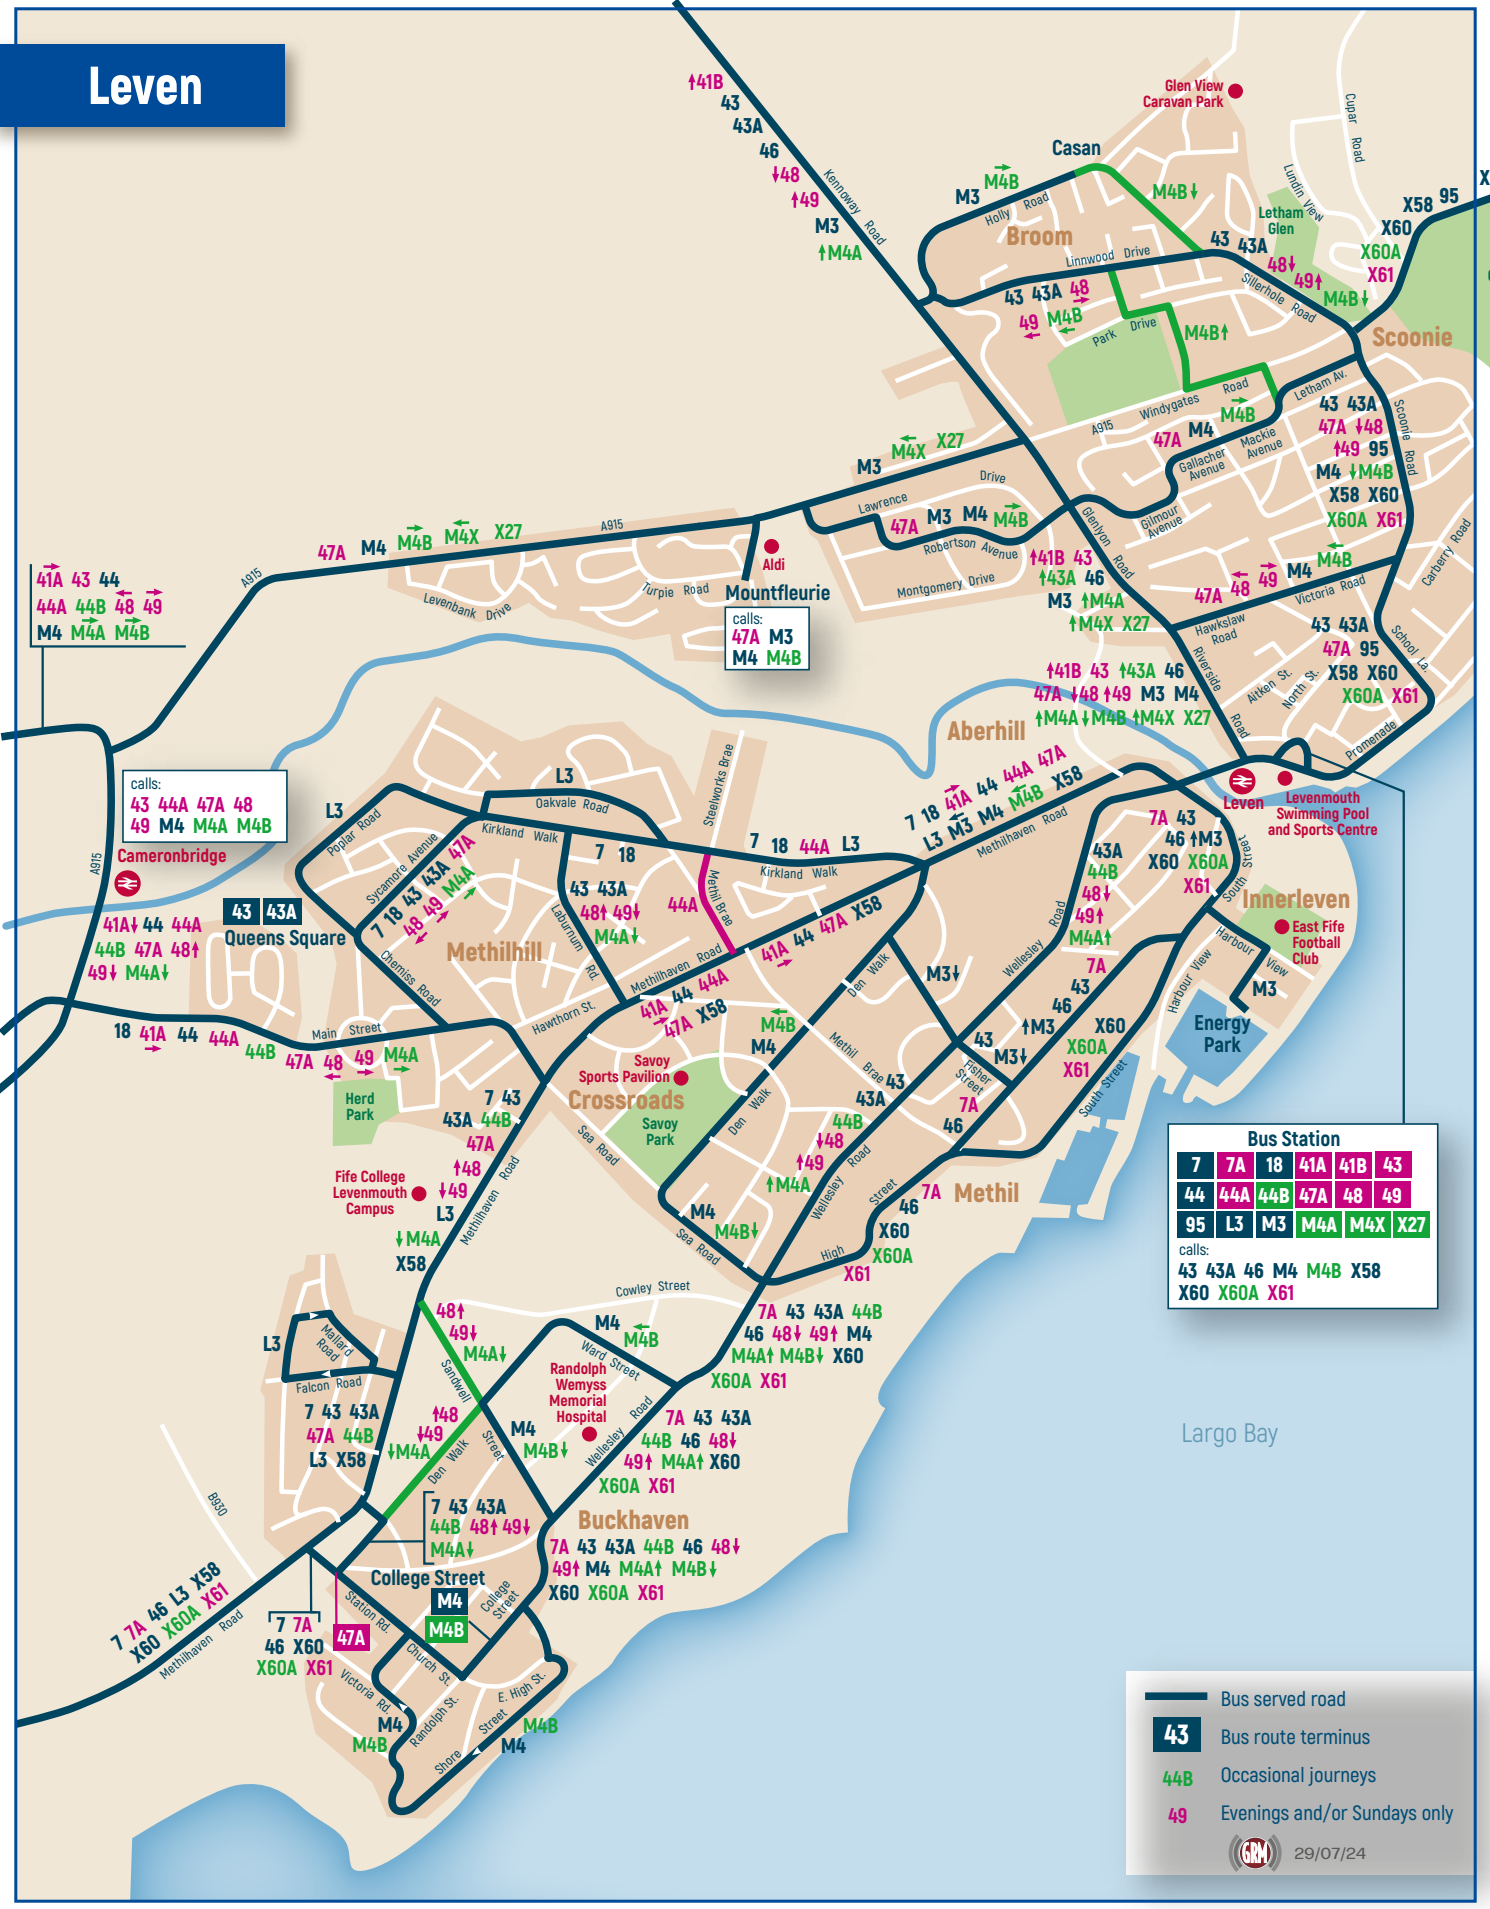

Leven

Bus Station

7	7A	18	41A	41B	43
44	44A	44B	47A	48	49
95	L3	M3	M4A	M4X	X27

calls:
43 43A 46 M4 M4B X58
X60 X60A X61

- Bus served road
- Bus route terminus
- Occasional journeys
- Evenings and/or Sundays only

29/07/24