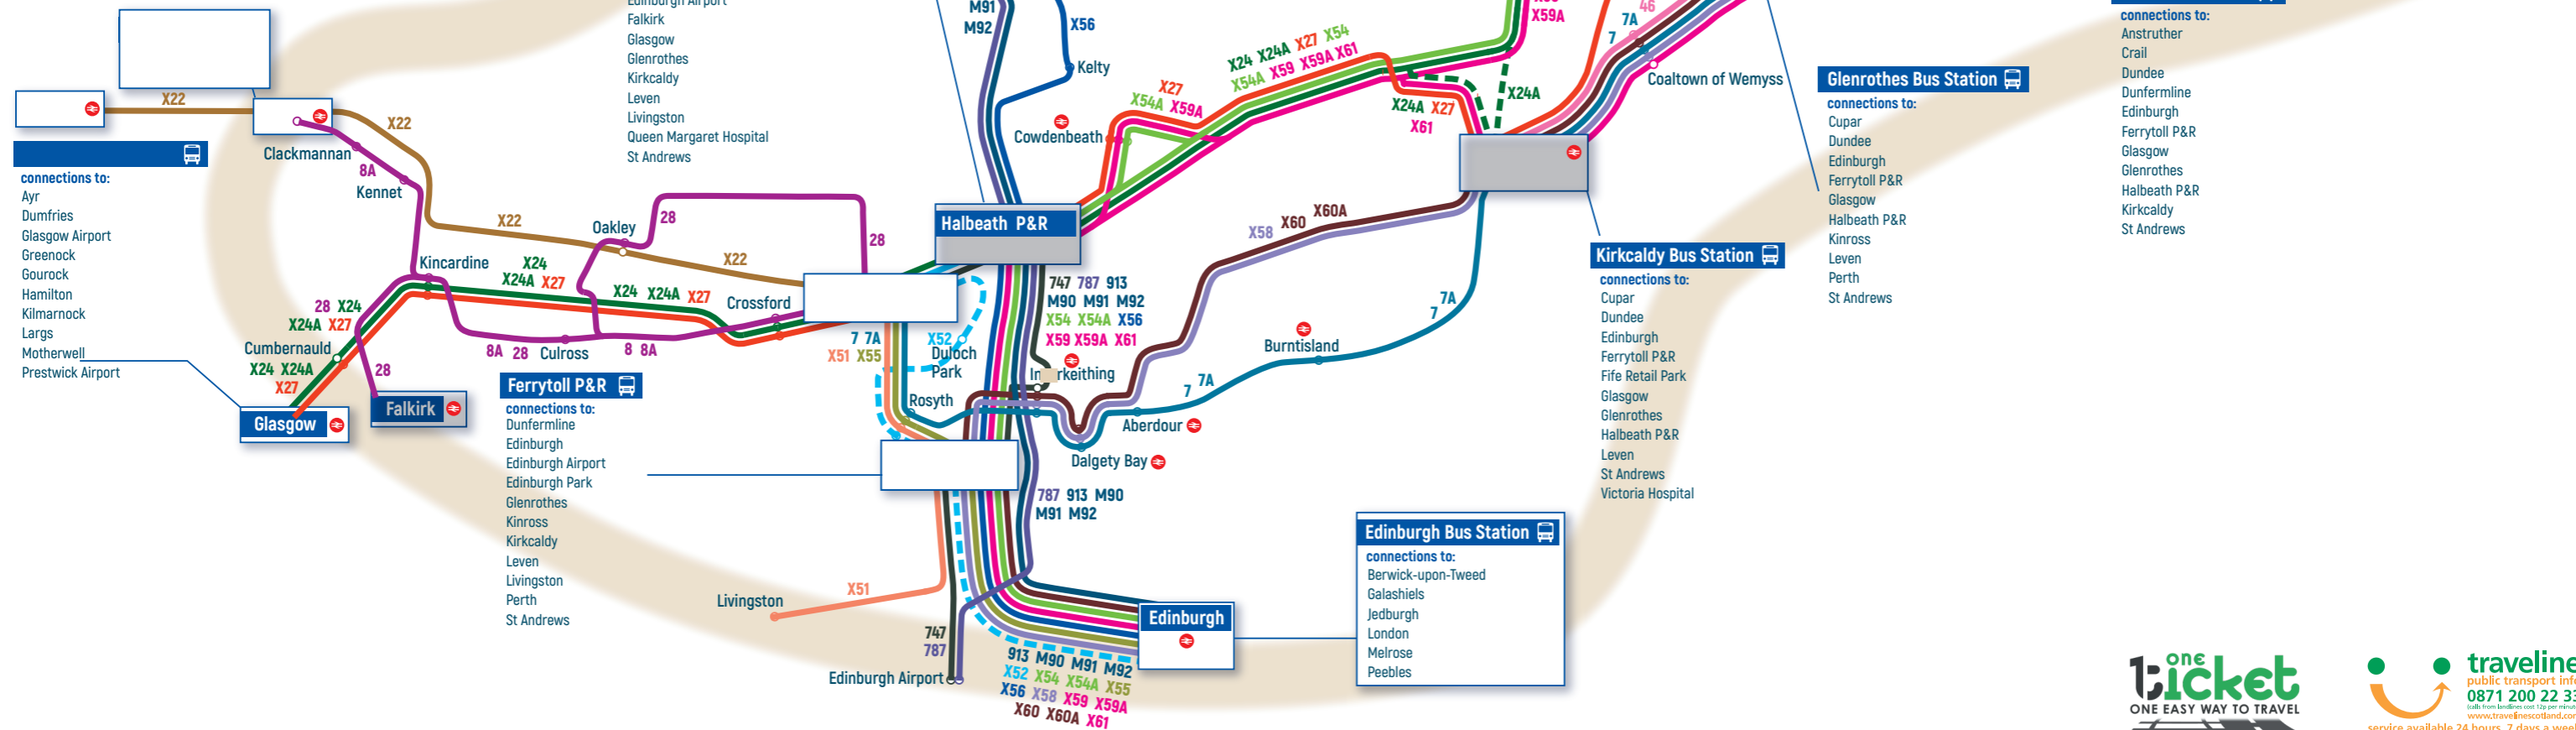

Every care has been taken by Fife Council when compiling the information on the map. Fife Council does not accept responsibility for errors or omissions. Passengers are advised to contact the bus operator to clarify details of any bus service prior to travelling.

GRMMAPPING.CO.UK 07/06/25

Full details on the services shown and for onward travel can be found by calling Traveline Scotland on 0141 465 1878 or www.travelinescotland.com