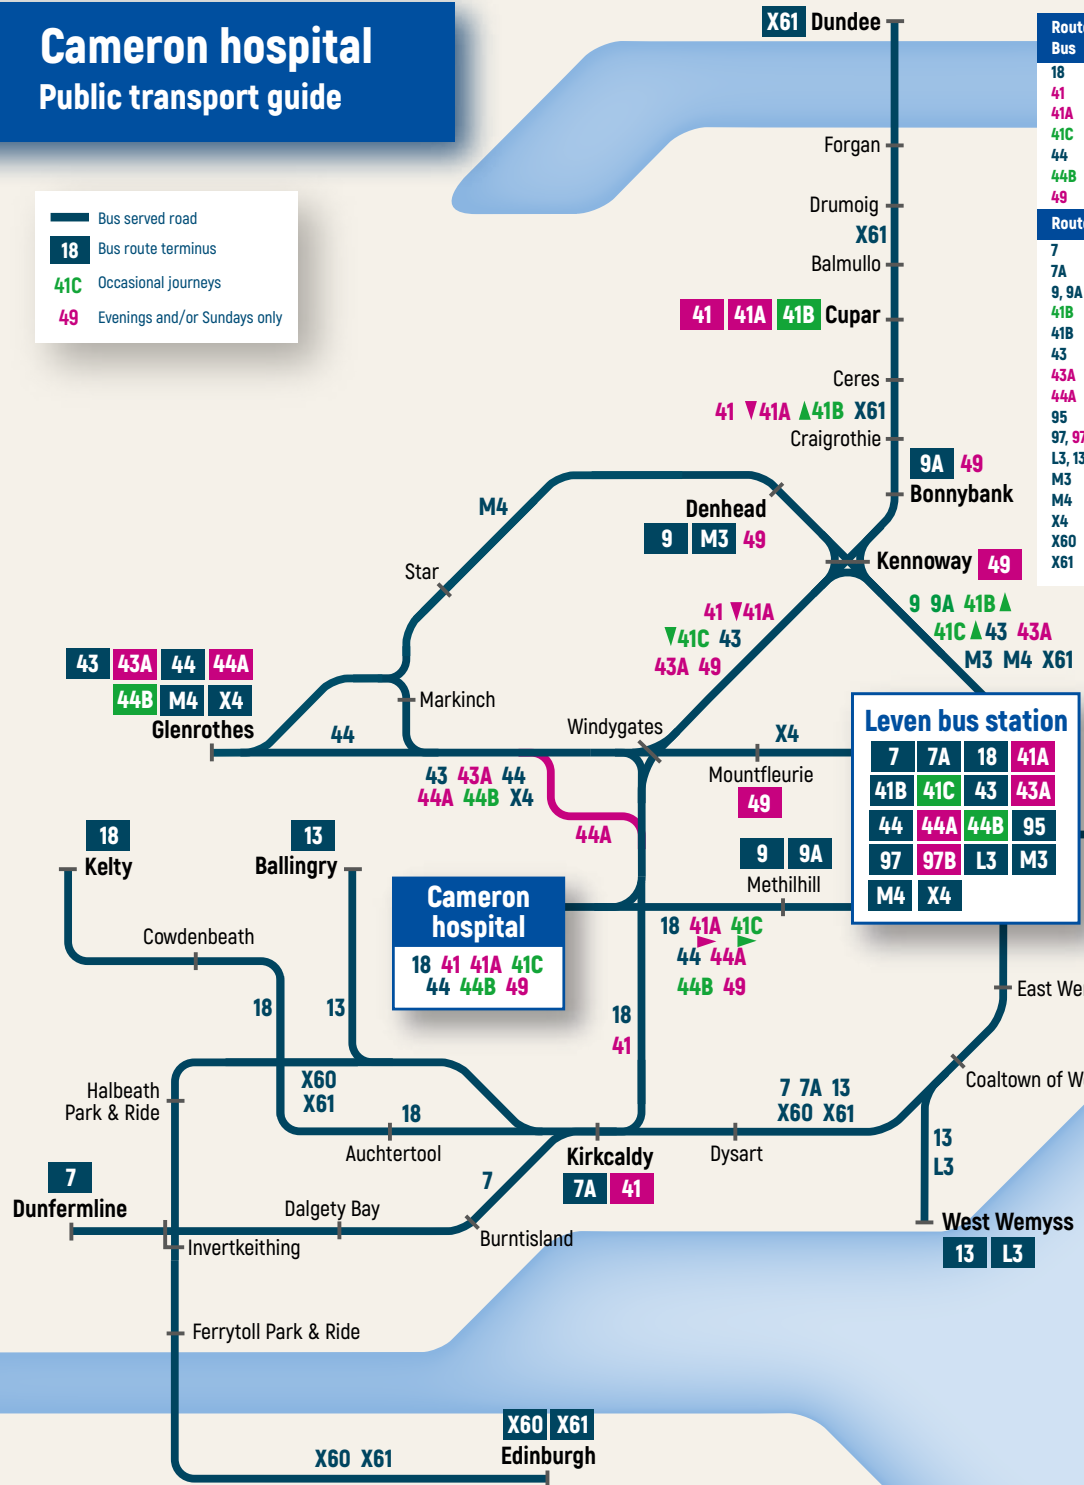

# Cameron Hospital

How to get there  
by public transport  
July 2022

# Cameron hospital Public transport guide

- Bus served road
- 18 Bus route terminus
- 41C Occasional journeys
- 49 Evenings and/or Sundays only

Routes serving Cameron Hospital			Monday to Friday		Saturday		Sunday	
Bus	Operator	Route description	Daytime	Evening	Daytime	Evening	Daytime	Evening
18	BT	Leven - Cameron Hospital - Kirkcaldy - Cowdenbeath - Kelty	60 mins	-	60 mins	-	-	-
41	SC	Cupar - Ceres - Kennoway - Cameron Hospital - Kirkcaldy	-	120 mins	-	120 mins	120 mins	120 mins
41A	SC	Cupar - Ceres - Kennoway - Cameron Hospital - Leven	-	1 journey	-	1 journey	-	1 journey
41C	MW	Leven - Kennoway - Cameron Hospital - Buchhaven - Leven	2 early jnys	-	-	-	-	-
44	SC	Leven - Cameron Hospital - Milton of Balgonie - Glenrothes	60 mins	-	60 mins	-	-	-
44B	SC	Leven - Cameron Hospital - Milton of Balgonie - Markinch - Glenrothes	Peak only	-	Peak only	-	-	-
49	SC	Kennoway - Cameron Hospital - Buchhaven - Leven - Mountfleurie	-	60 mins	-	60 mins	60 mins	60 mins