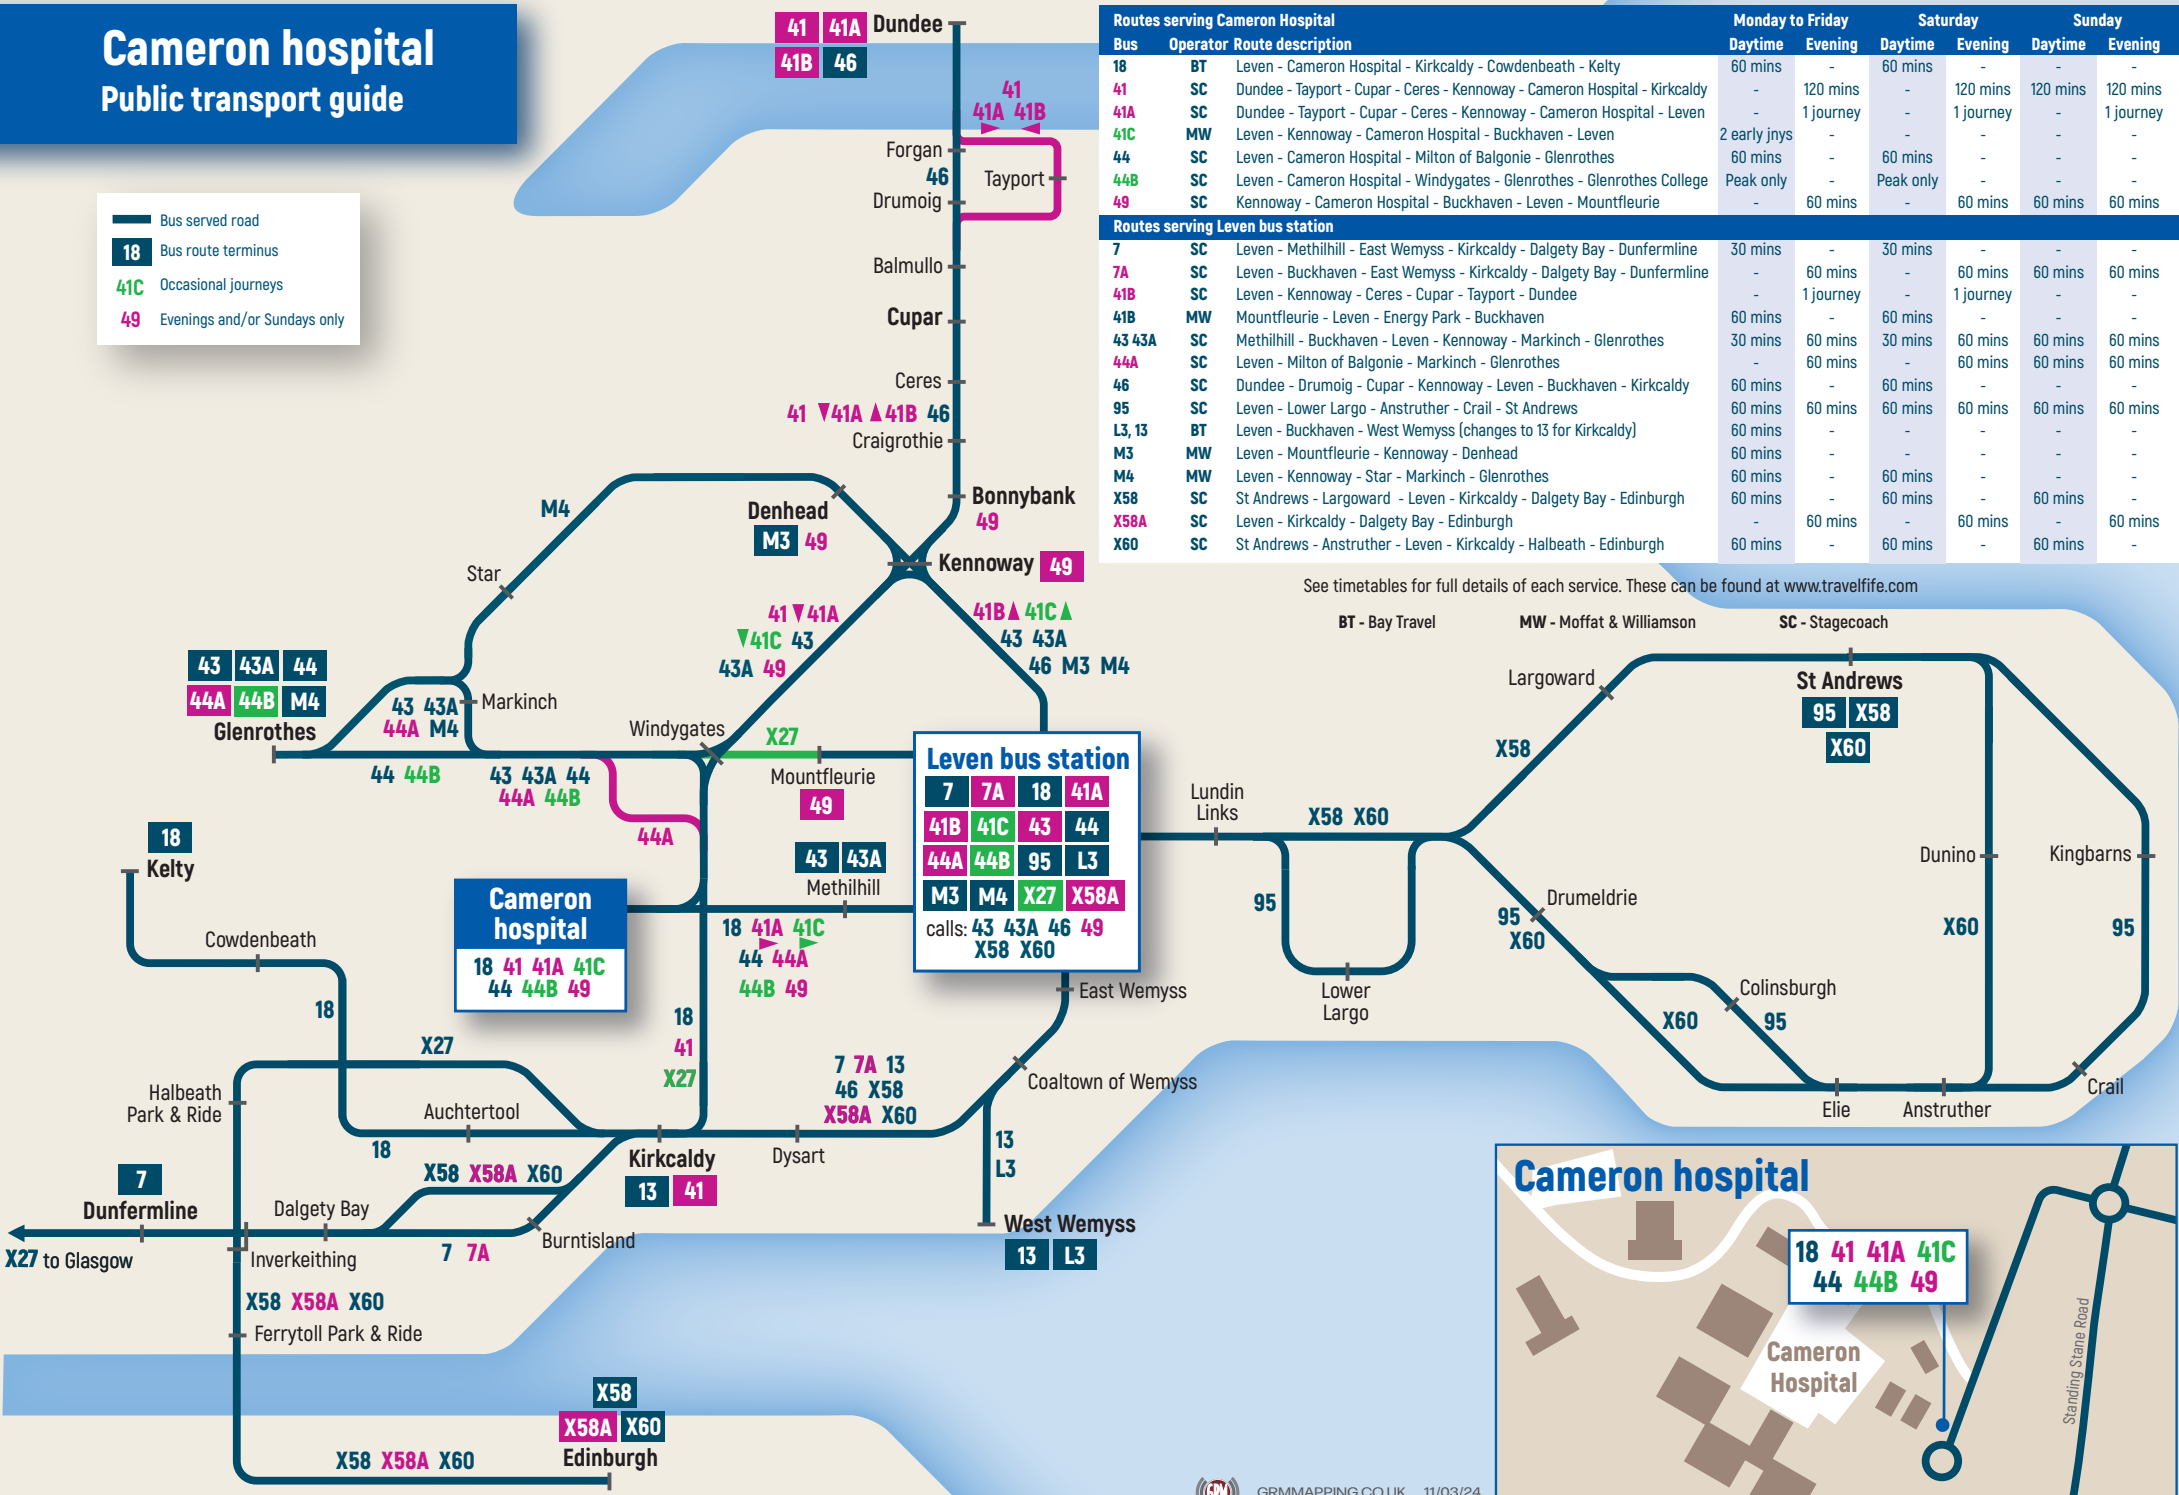

See timetables for full details of each service. These can be found at www.travelife.com

BT - Bay Travel

MW - Moffat & Williamson

SC - Stagecoach

Leven bus station

7	7A	18	41A
41B	41C	43	44
44A	44B	95	L3
M3	M4	X27	X58A

calls: 43 43A 46 49
X58 X60

Cameron hospital

18	41	41A	41C
44	44B	49