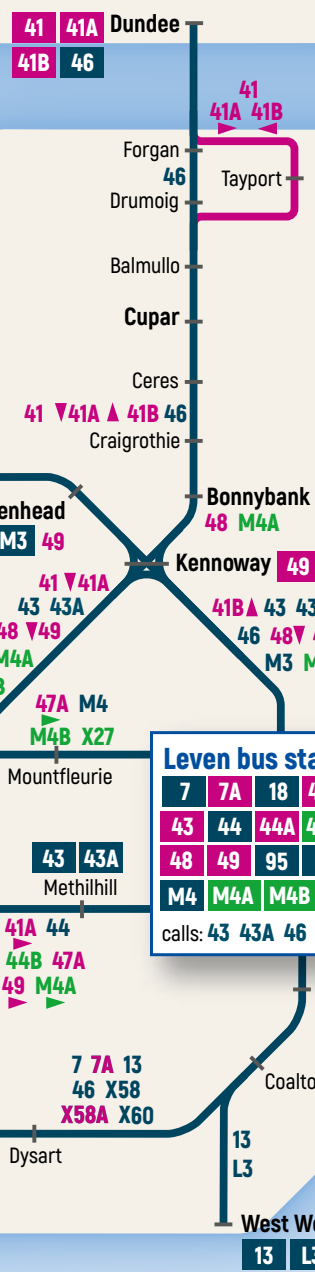

Tel 03451 55 00 00
www.fifedirect.org.uk

Cameron Hospital

**How to get there
by public transport**
from 3rd June 2024

Cameron hospital Public transport guide

- Bus served road
- 18 Bus route terminus
- 44B Occasional journeys
- 49 Evenings and/or Sundays only

Routes serving Cameron Hospital			Monday to Friday		Saturday		Sunday	
Bus	Operator	Route description	Daytime	Evening	Daytime	Evening	Daytime	Evening
18	BT	Leven - Cameron Hospital - Kirkcaldy - Cowdenbeath - Kelty	60 mins	-	60 mins	-	-	-
41	SC	Dundee - Tayport - Cupar - Ceres - Kennoway - Cameron Hosp - Kirkcaldy	-	120 mins	-	120 mins	120 mins	120 mins
41A	SC	Dundee - Tayport - Cupar - Ceres - Kennoway - Cameron Hospital - Leven	-	1 journey	-	1 journey	-	1 journey
47A	SC	Muireidge - Cameron Hosp - Cameronbridge Stn - Mountfleurie - Leven	-	-	-	-	60 mins	60 mins
44	SC	Leven - Cameron Hospital - Milton of Balgonie - Glenrothes	60 mins	-	60 mins	-	-	-
44B	SC	Leven - Cameron Hospital - Windygates - Glenrothes - Glenrothes College	Peak only	-	Peak only	-	-	-
48	SC	Leven - Buchhaven - Methilhill - Cameron Hospital - Kennoway - Leven	2 early jyns	60 mins	2 early jyns	60 mins	60 mins	60 mins
49	SC	Leven - Kennoway - Cameron Hospital - Methilhill - Buchhaven - Leven	2 early jyns	60 mins	2 early jyns	60 mins	60 mins	60 mins
M4A	MW	Leven - Kennoway - Cameron Hospital - Methilhill - Buchhaven - Leven	2 early jyns	-	2 early jyns	-	-	-

See timetables for full details of each service. These can be found at www.travelife.com
 New rail link now available at Cameronbridge station. This is located off the A915, 1/2 mile north-east of Cameron Hospital.
 Timetable information at www.scotrail.co.uk