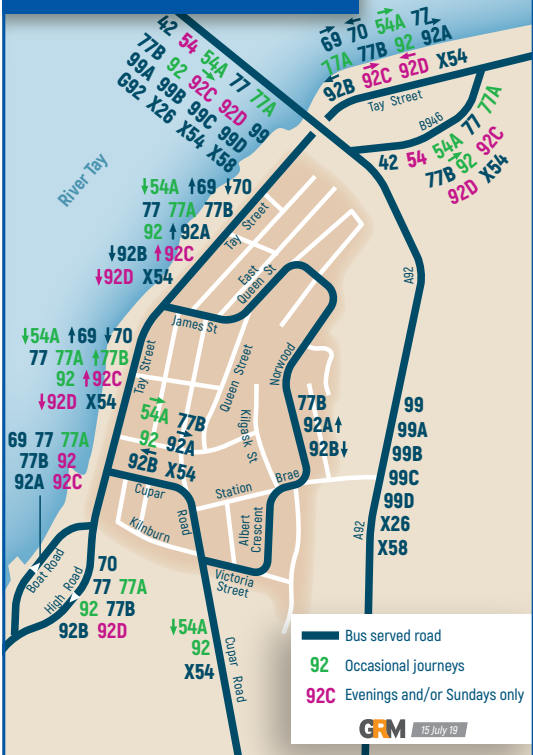

Newport-on-Tay

- Bus served road
- 92** Occasional journeys
- 92C** Evenings and/or Sundays only