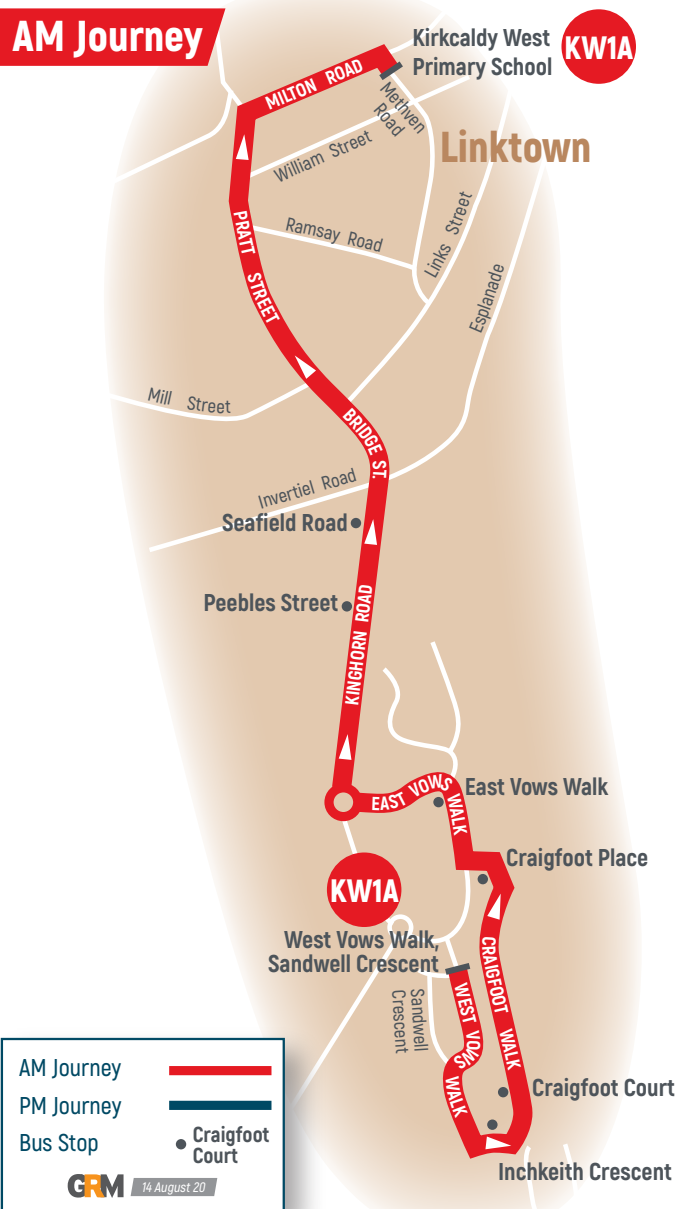

### KW1A Kirkcaldy-West Primary School

**Mondays to Fridays** (from 17 August 2020)

Operated by Stagecoach (01383 660880)

service no.KW1A

	notes	Sch
Kirkcaldy, Sandwell Crescent		0840
Kirkcaldy, Inchkeith Crescent		0841
Kirkcaldy, Craigfoot Court		0842
Kirkcaldy, Craigfoot Place		0843
Kirkcaldy, East Vows Walk		0845
Invertiel, Peebles Street		0848
Invertiel, Seafield Road		0848
Linktown, West Primary School		0855

**Explanation of notes:**

Sch this journey runs on schooldays only

For full route and stopping details, visit Travel Fife at [www.cartogold.co.uk/fife/map.html](http://www.cartogold.co.uk/fife/map.html)

### KW1A West Primary School-Kirkcaldy

**Mondays to Fridays** (from 17 August 2020)

Operated by Stagecoach (01383 660880)

service no.KW1A

	notes	Sch
Linktown, West Primary School		1510
Invertiel, Seafield Road		1516
Invertiel, Peebles Street		1517
Kirkcaldy, Sandwell Crescent		1519
Kirkcaldy, Inchkeith Crescent		1520
Kirkcaldy, Craigfoot Court		1521
Kirkcaldy, Craigfoot Place		1524
Kirkcaldy, East Vows Walk		1525