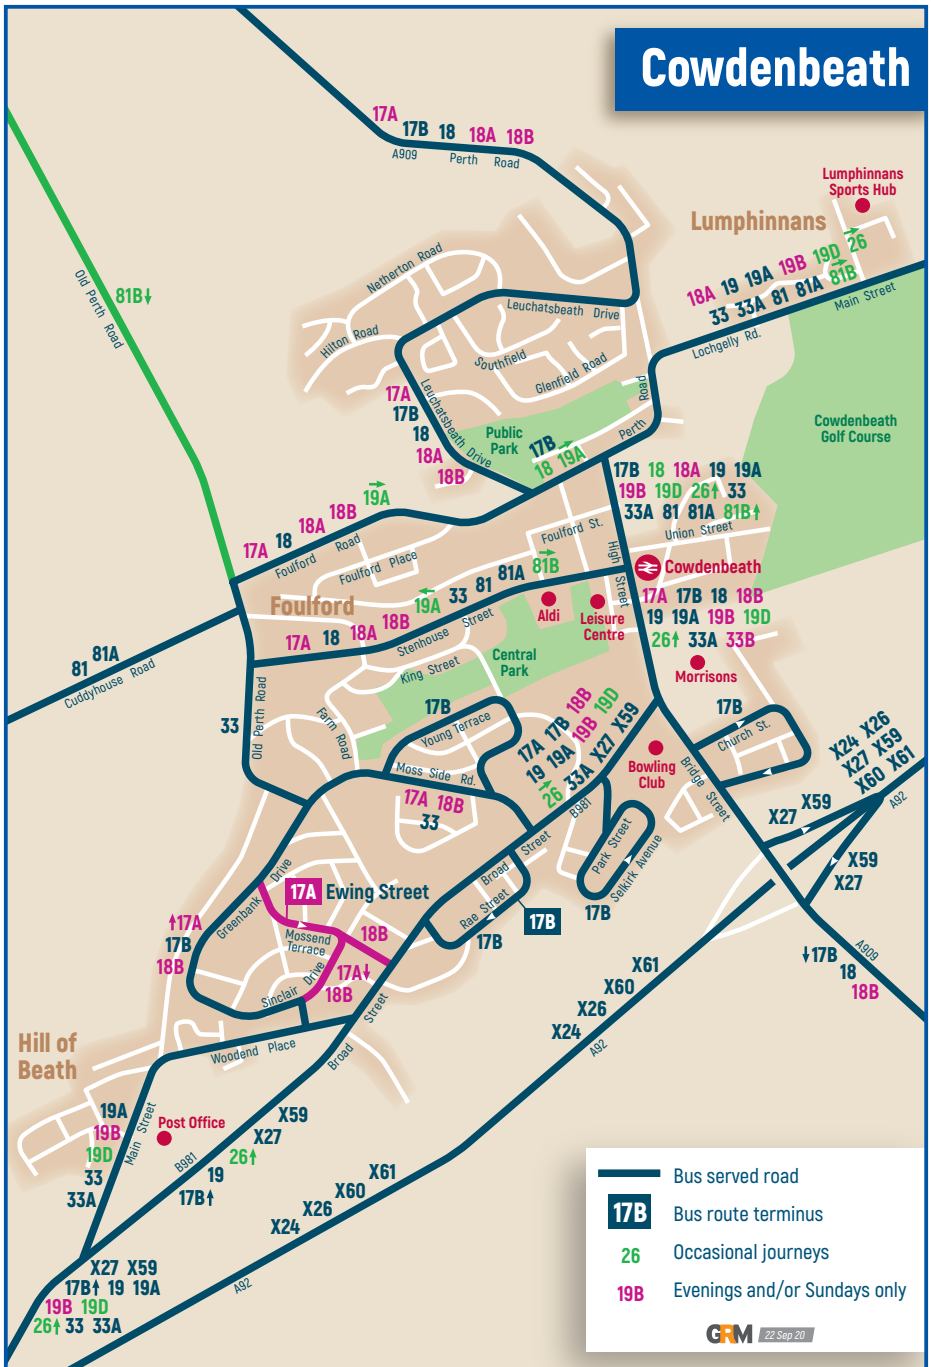

# Cowdenbeath

- Bus served road
- Bus route terminus
- Occasional journeys
- Evenings and/or Sundays only