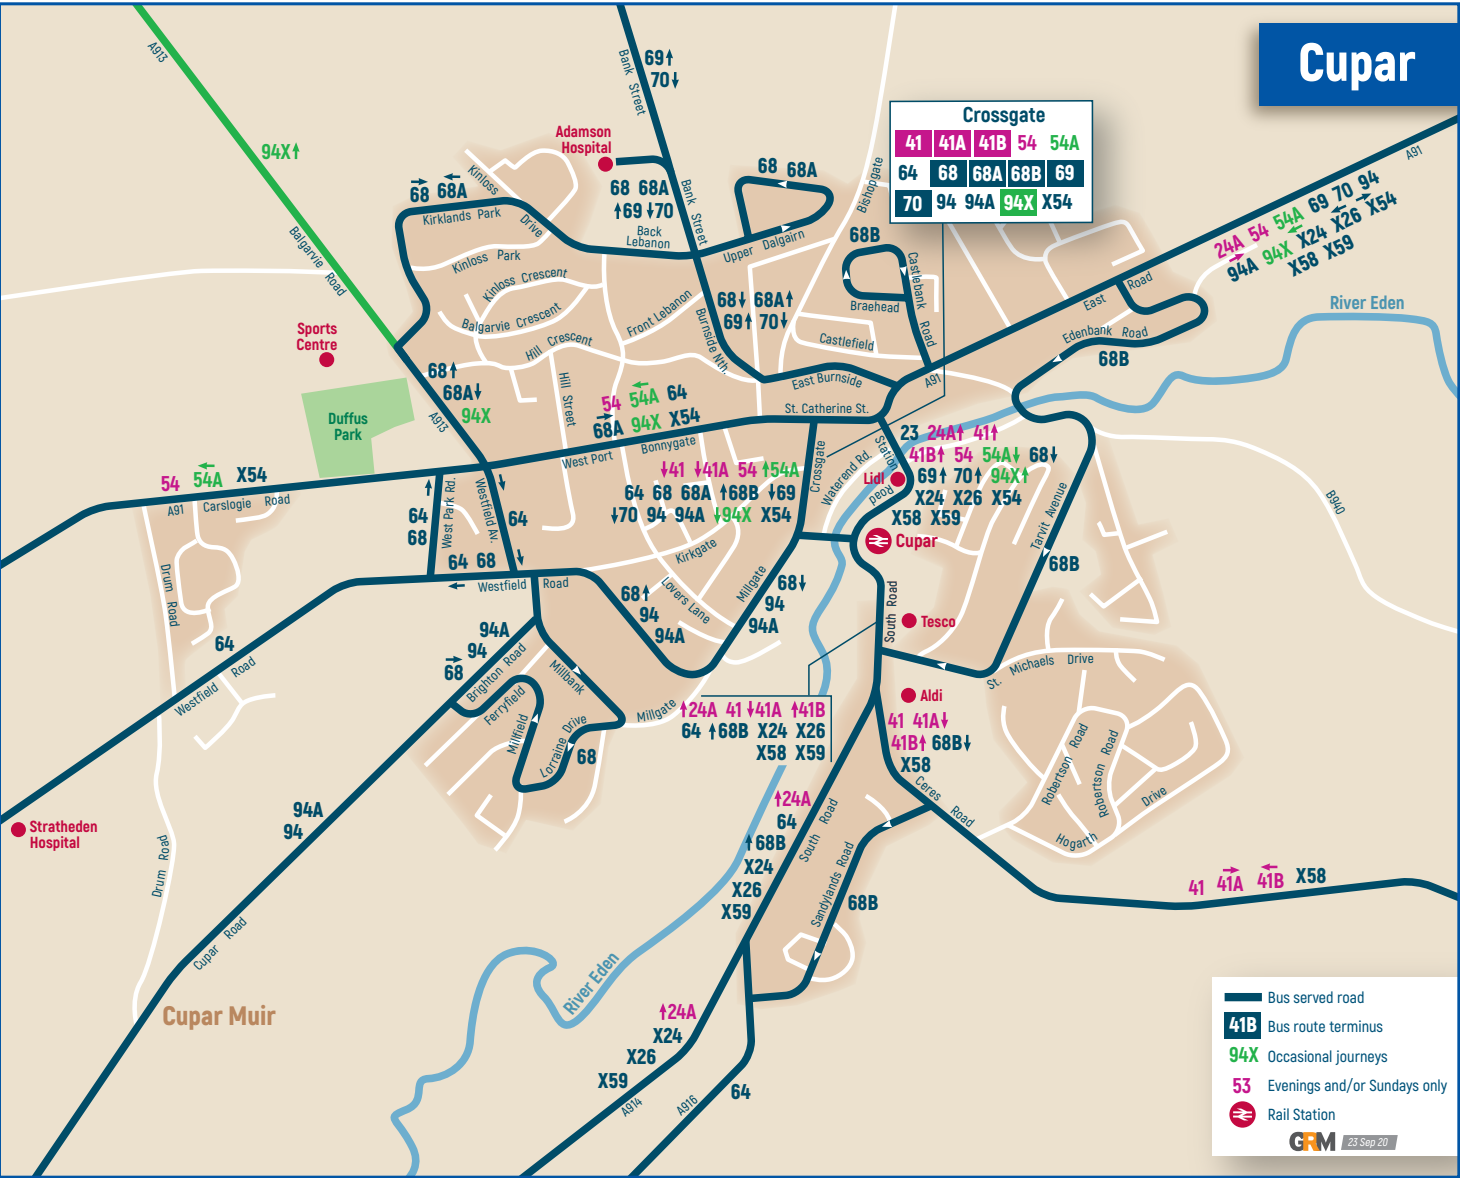

Cupar

Crossgate

41	41A	41B	54	54A
64	68	68A	68B	69
70	94	94A	94X	X54

- Bus served road
- Bus route terminus
- Occasional journeys
- Evenings and/or Sundays only
- Rail Station

GRM 23 Sep 20