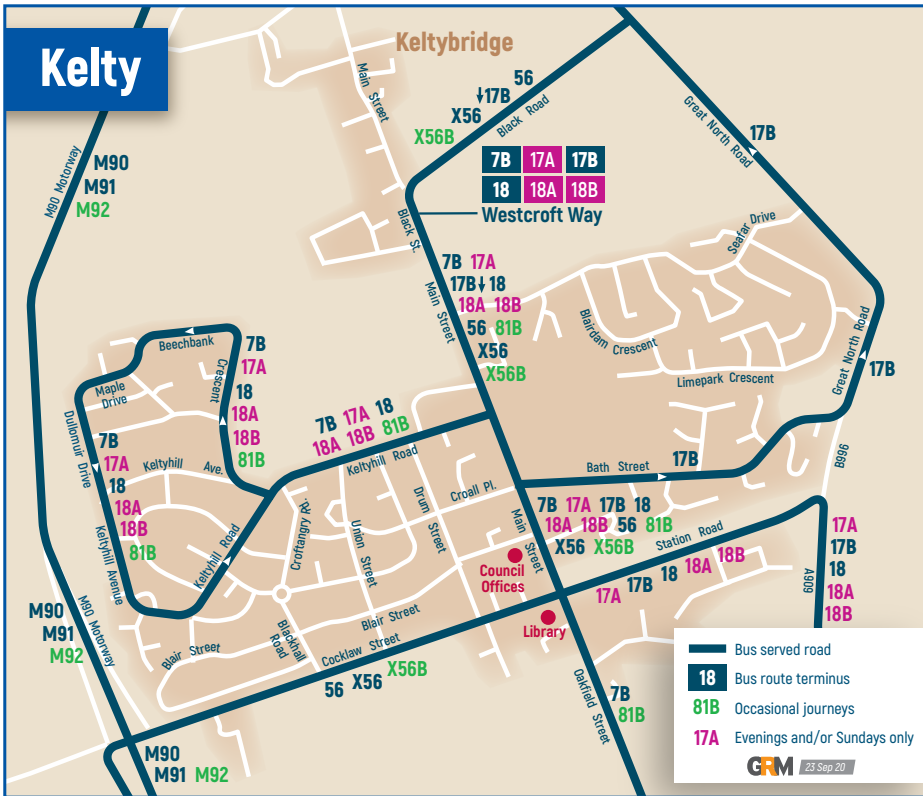

Kelty

- Bus served road
- Bus route terminus
- Occasional journeys
- Evenings and/or Sundays only

GRM 23 Sep 20